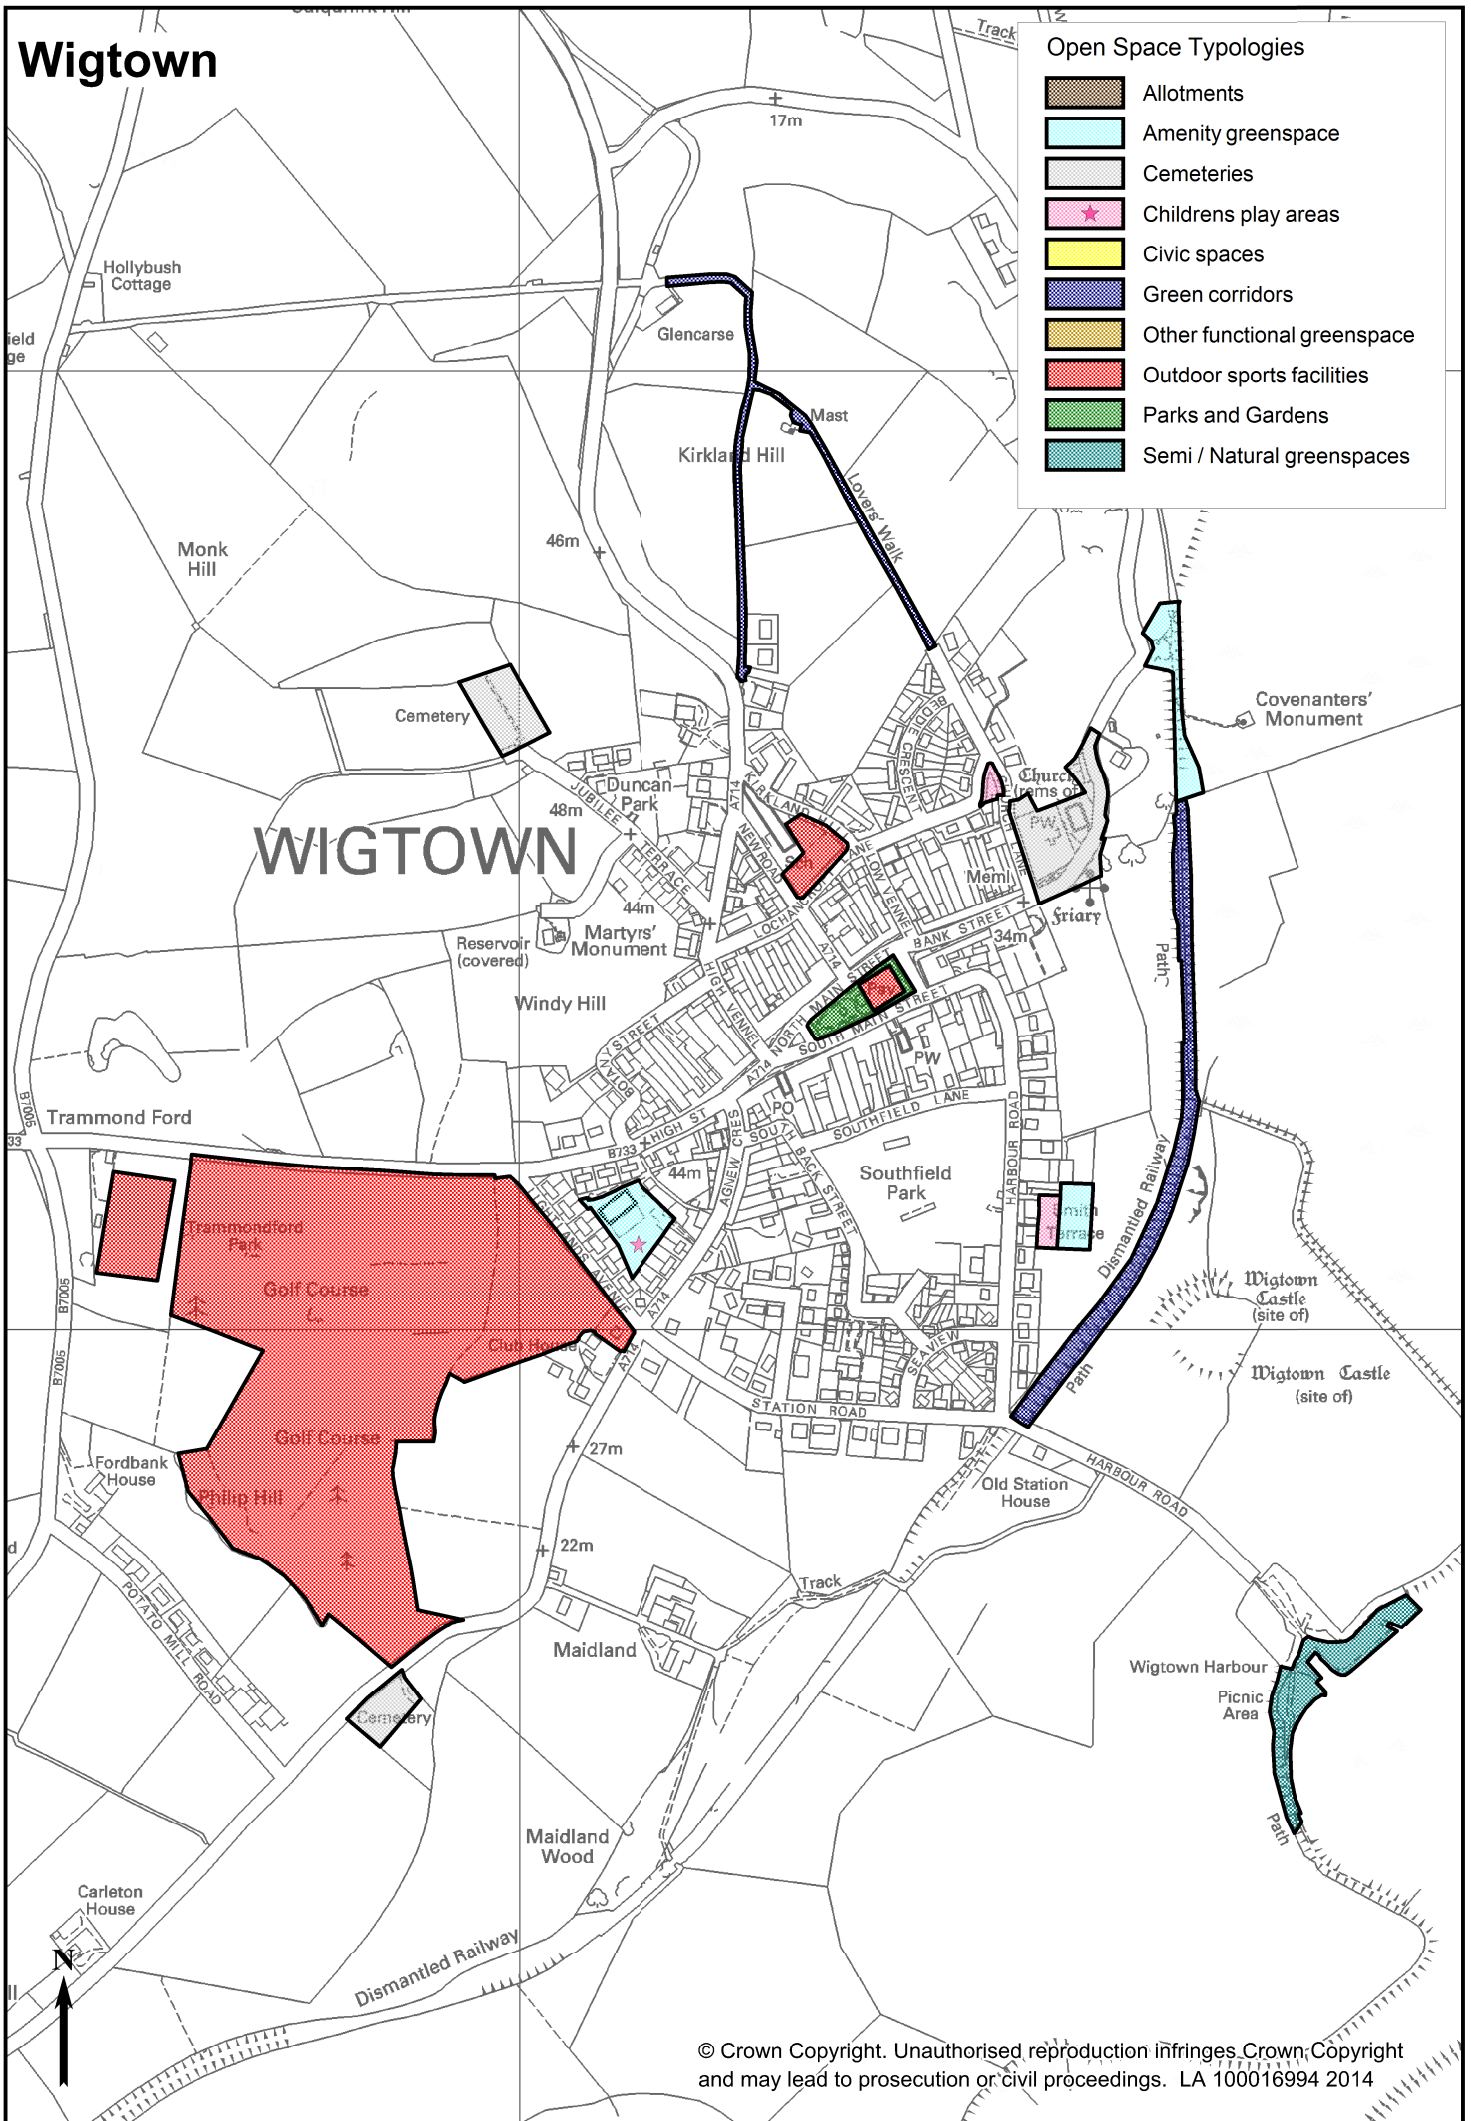

Wigtown

Open Space Typologies

- Allotments
- Amenity greenspace
- Cemeteries
- Childrens play areas
- Civic spaces
- Green corridors
- Other functional greenspace
- Outdoor sports facilities
- Parks and Gardens
- Semi / Natural greenspaces