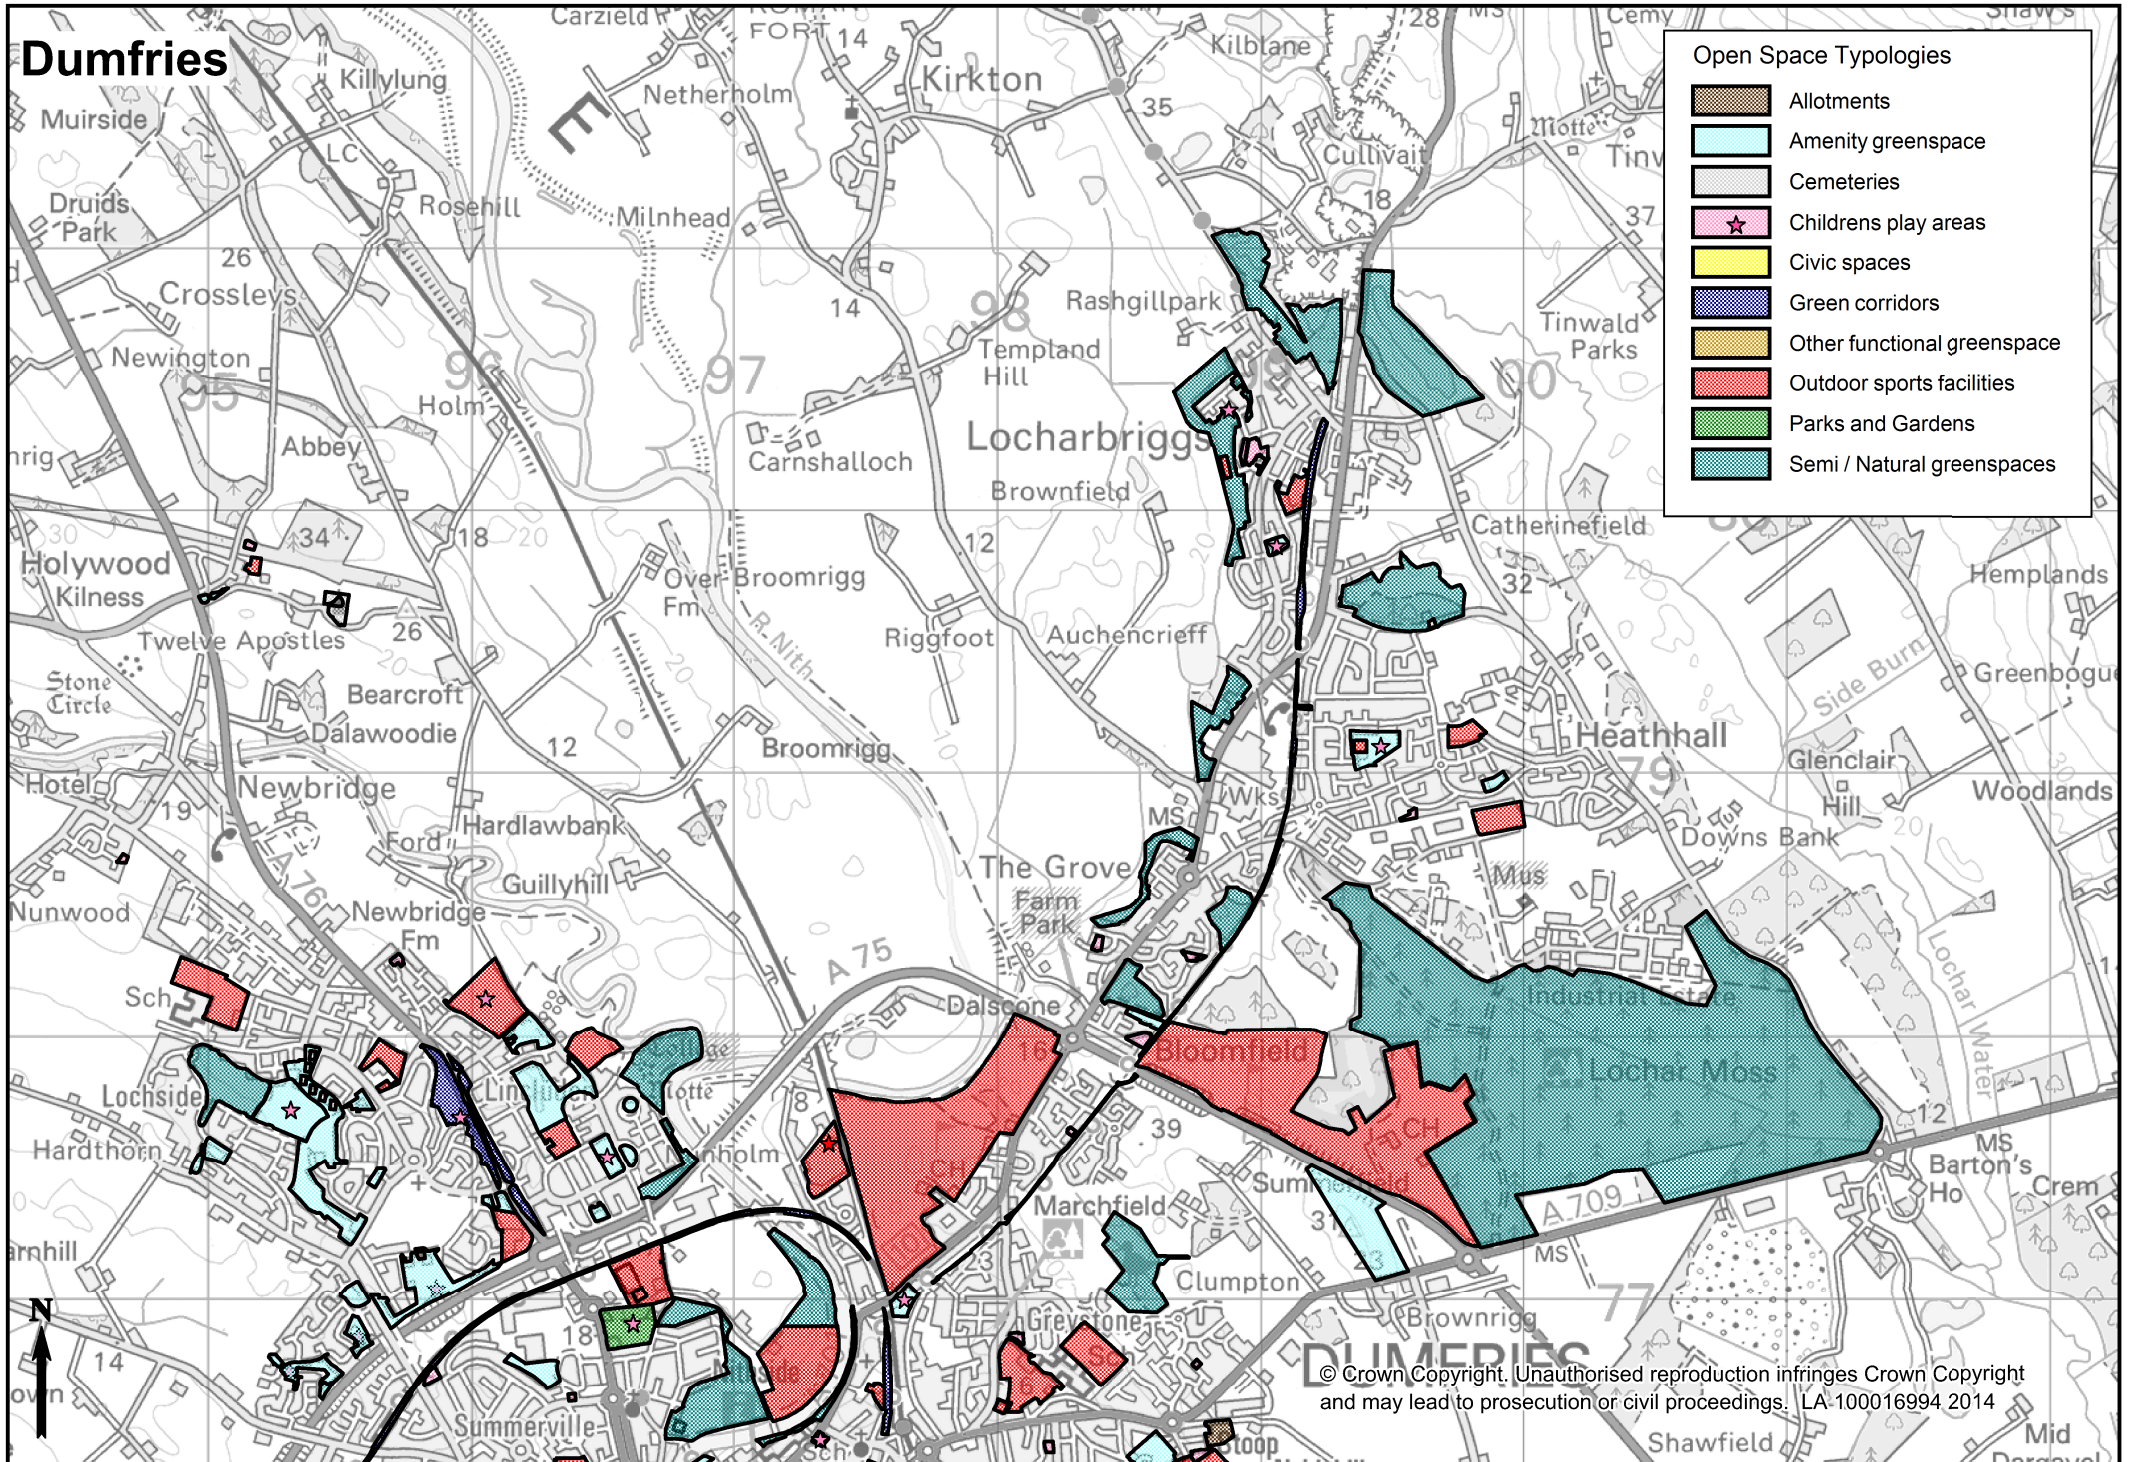

Dumfries

Open Space Typologies

- Allotments
- Amenity greenspace
- Cemeteries
- ★ Childrens play areas
- Civic spaces
- Green corridors
- Other functional greenspace
- Outdoor sports facilities
- Parks and Gardens
- Semi / Natural greenspaces

© Crown Copyright. Unauthorised reproduction infringes Crown Copyright and may lead to prosecution or civil proceedings. LA-100016994 2014