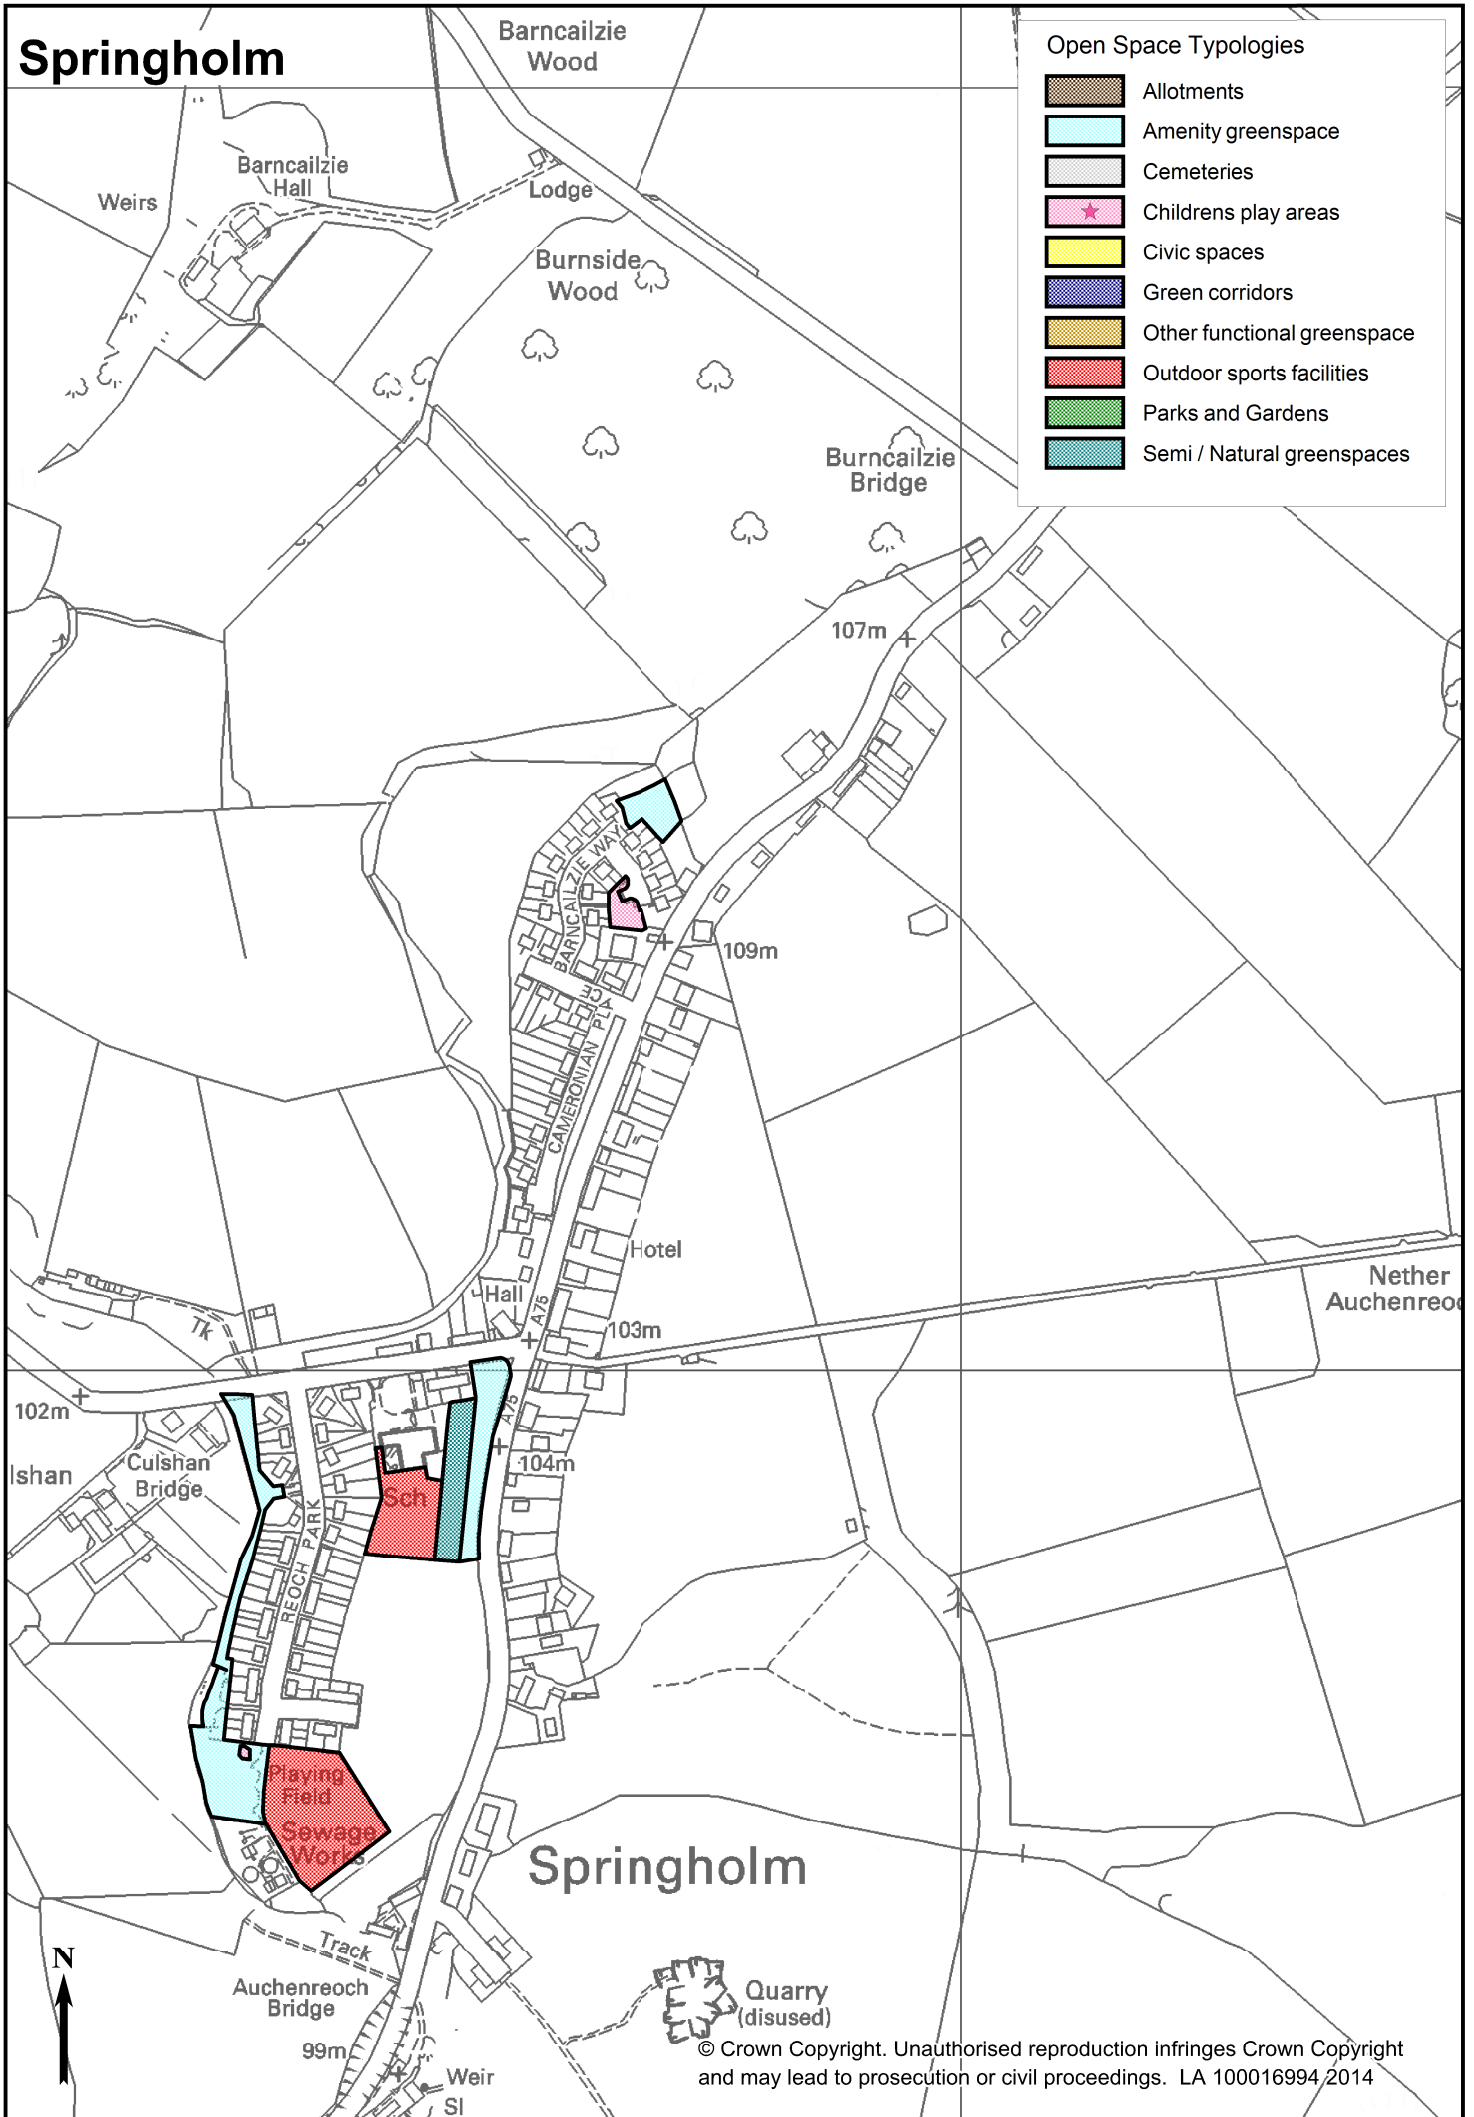

Springholm

Open Space Typologies

- Allotments
- Amenity greenspace
- Cemeteries
- Childrens play areas
- Civic spaces
- Green corridors
- Other functional greenspace
- Outdoor sports facilities
- Parks and Gardens
- Semi / Natural greenspaces

© Crown Copyright. Unauthorised reproduction infringes Crown Copyright and may lead to prosecution or civil proceedings. LA 100016994 2014