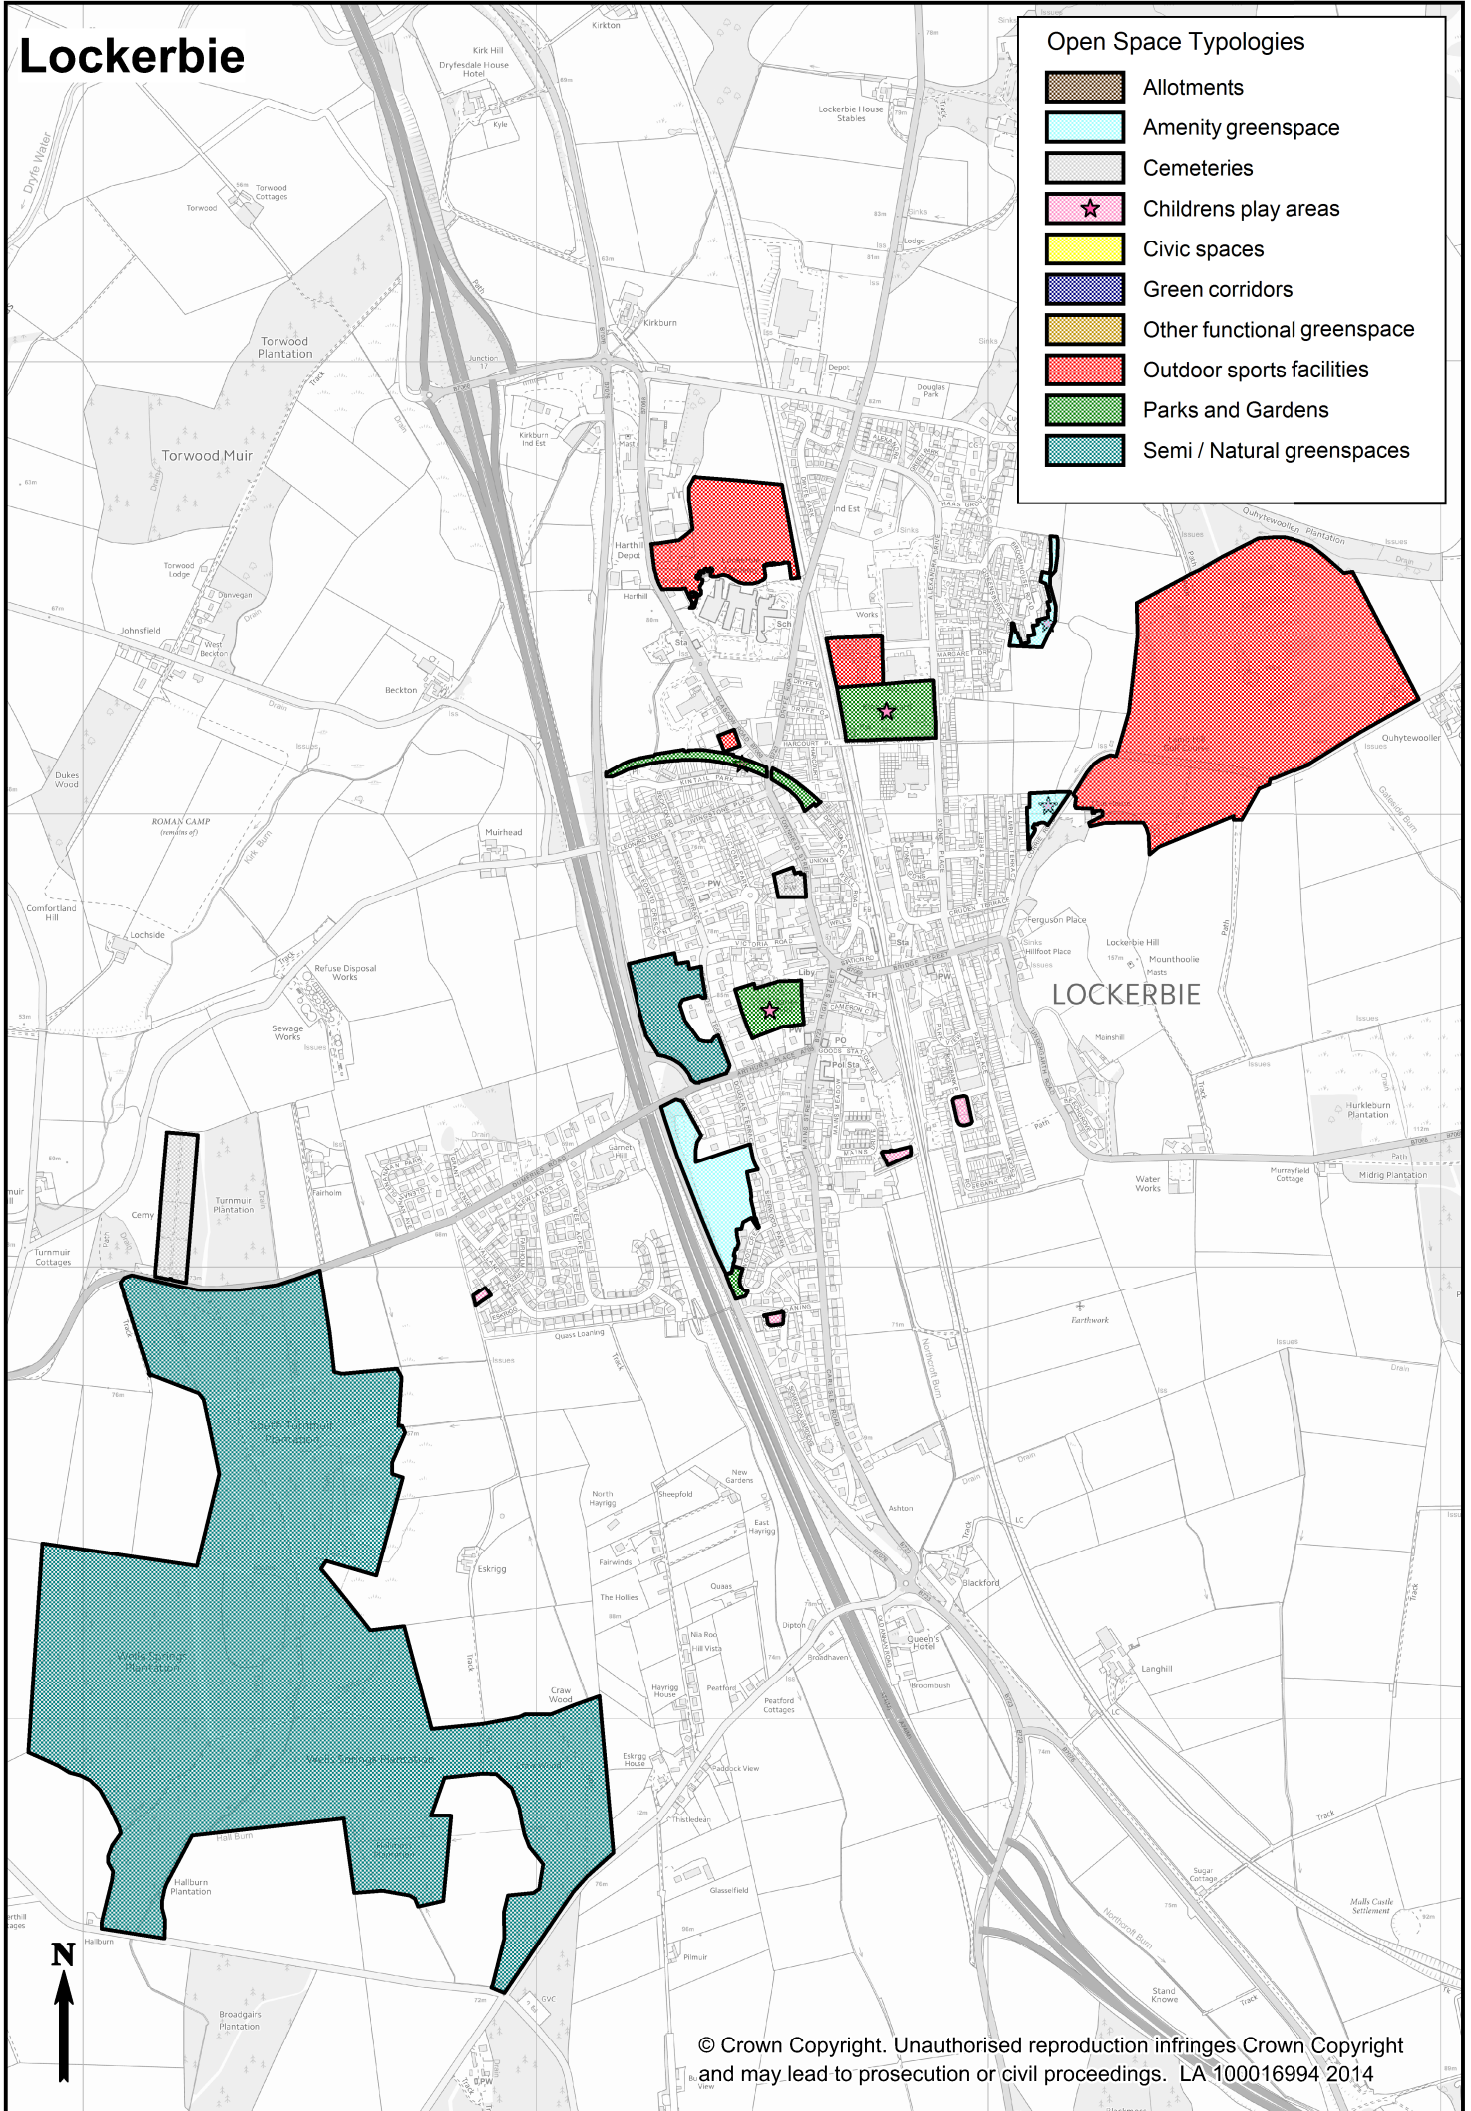

Lockerbie

Open Space Typologies

-  Allotments
-  Amenity greenspace
-  Cemeteries
-  Childrens play areas
-  Civic spaces
-  Green corridors
-  Other functional greenspace
-  Outdoor sports facilities
-  Parks and Gardens
-  Semi / Natural greenspaces