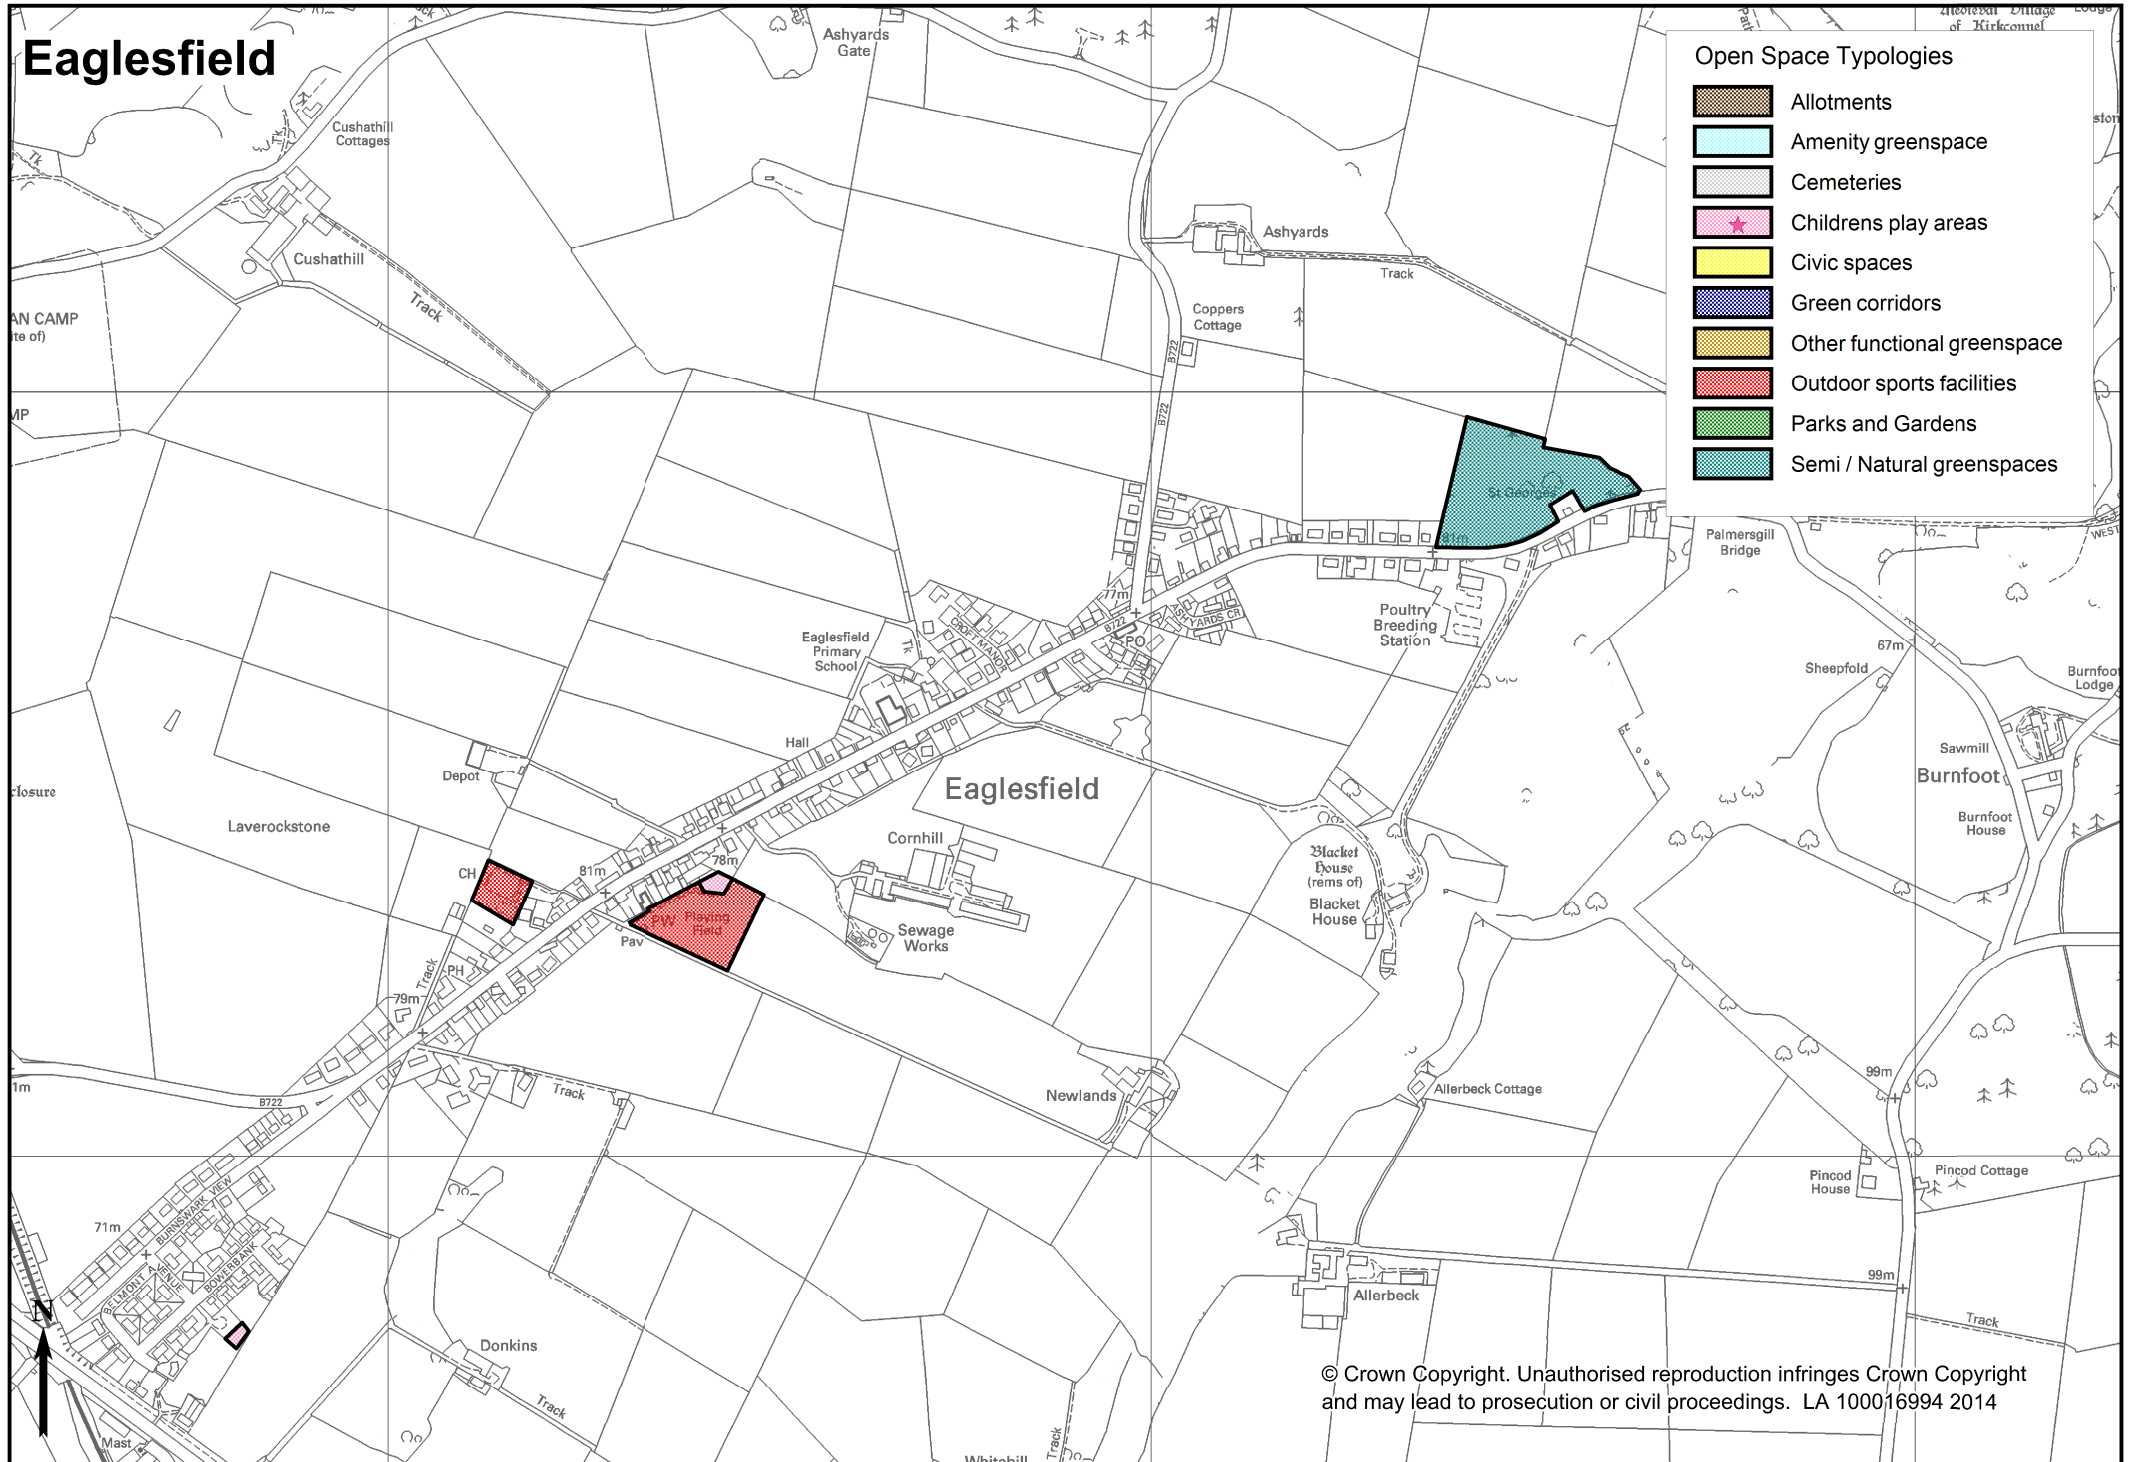

Eaglesfield

© Crown Copyright. Unauthorised reproduction infringes Crown Copyright and may lead to prosecution or civil proceedings. LA 100016994 2014