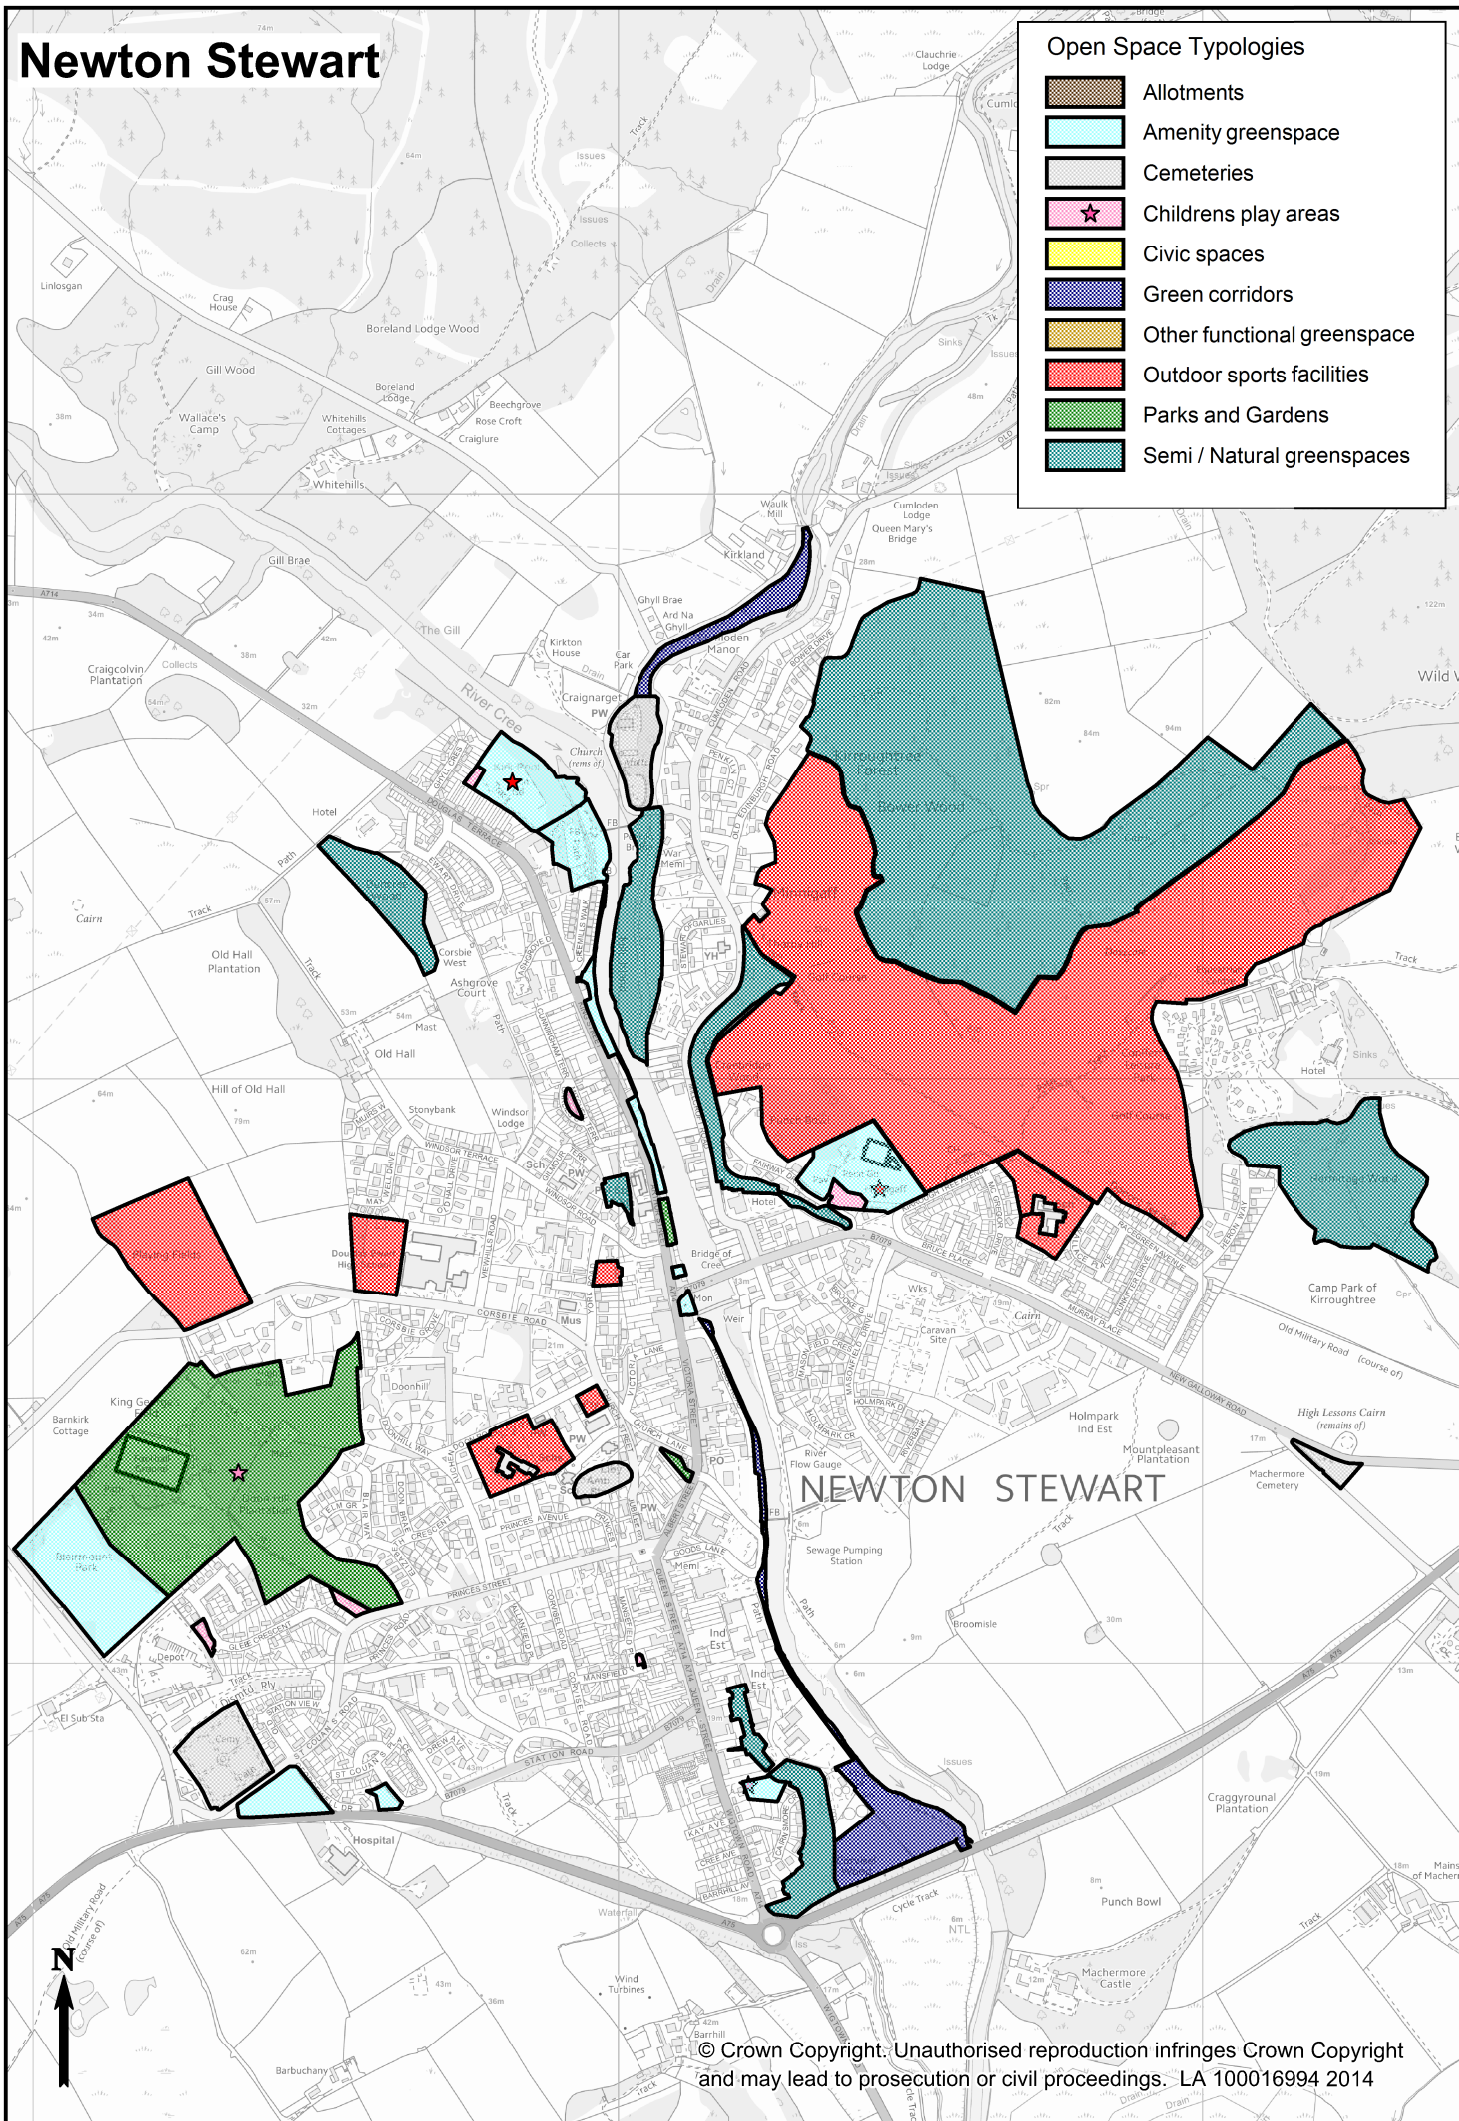

Newton Stewart

Open Space Typologies

- Allotments
- Amenity greenspace
- Cemeteries
- Childrens play areas
- Civic spaces
- Green corridors
- Other functional greenspace
- Outdoor sports facilities
- Parks and Gardens
- Semi / Natural greenspaces

© Crown Copyright. Unauthorised reproduction infringes Crown Copyright and may lead to prosecution or civil proceedings. LA 100016994 2014