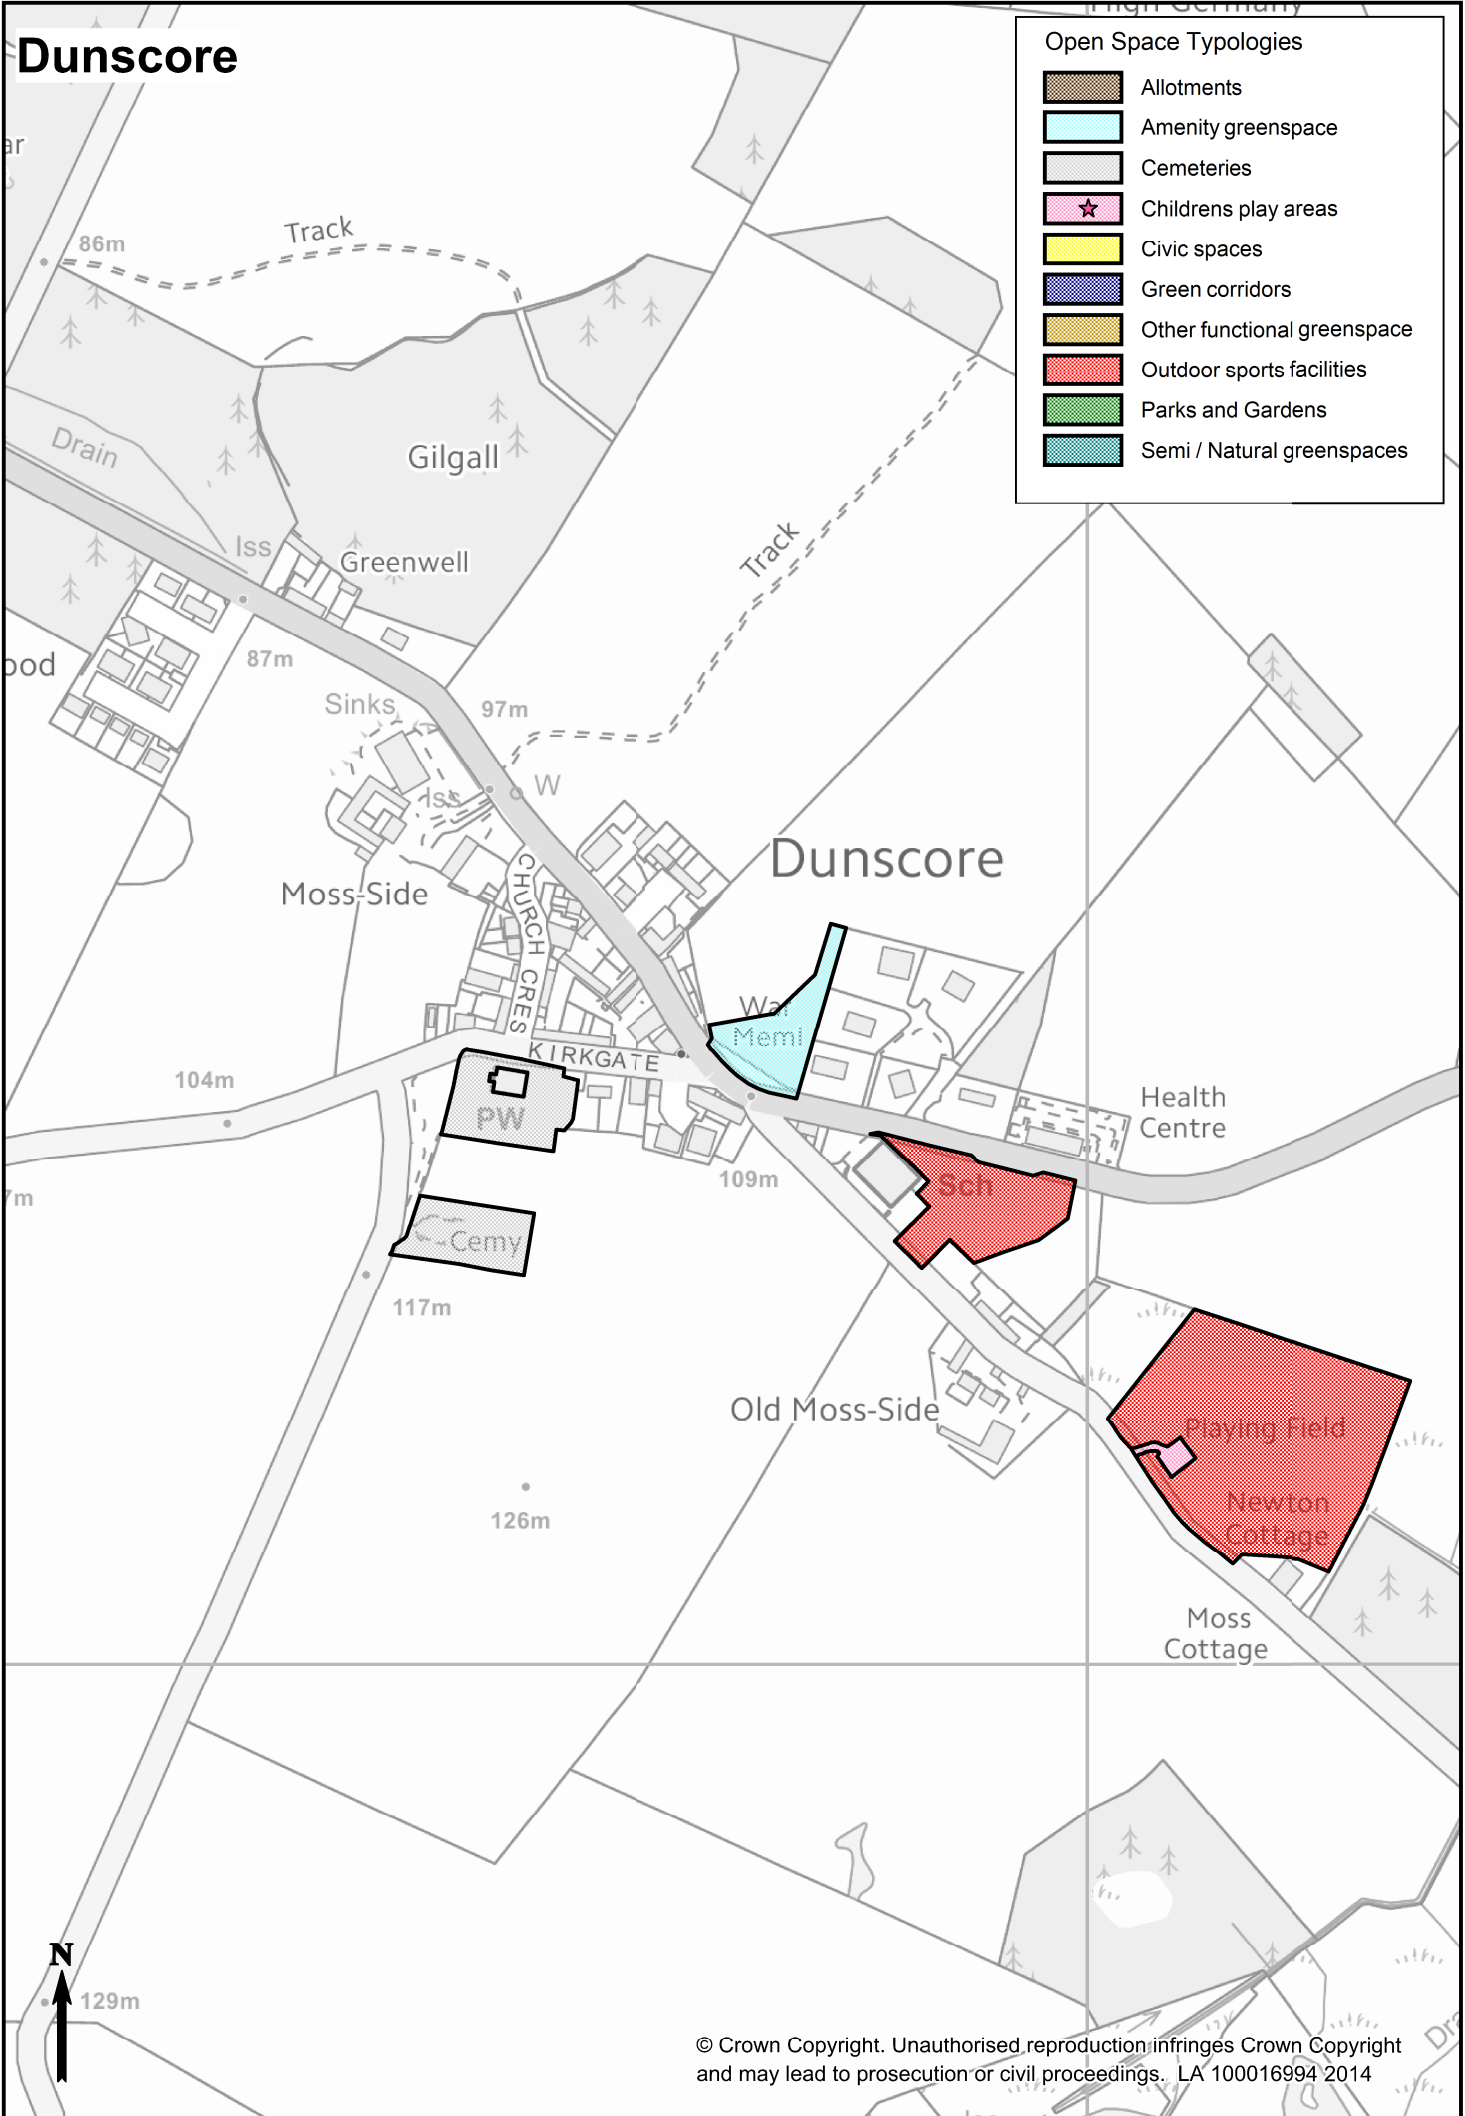

Dunscore

Open Space Typologies

- Allotments
- Amenity greenspace
- Cemeteries
- Childrens play areas
- Civic spaces
- Green corridors
- Other functional greenspace
- Outdoor sports facilities
- Parks and Gardens
- Semi / Natural greenspaces

© Crown Copyright. Unauthorised reproduction infringes Crown Copyright and may lead to prosecution or civil proceedings. LA 100016994 2014