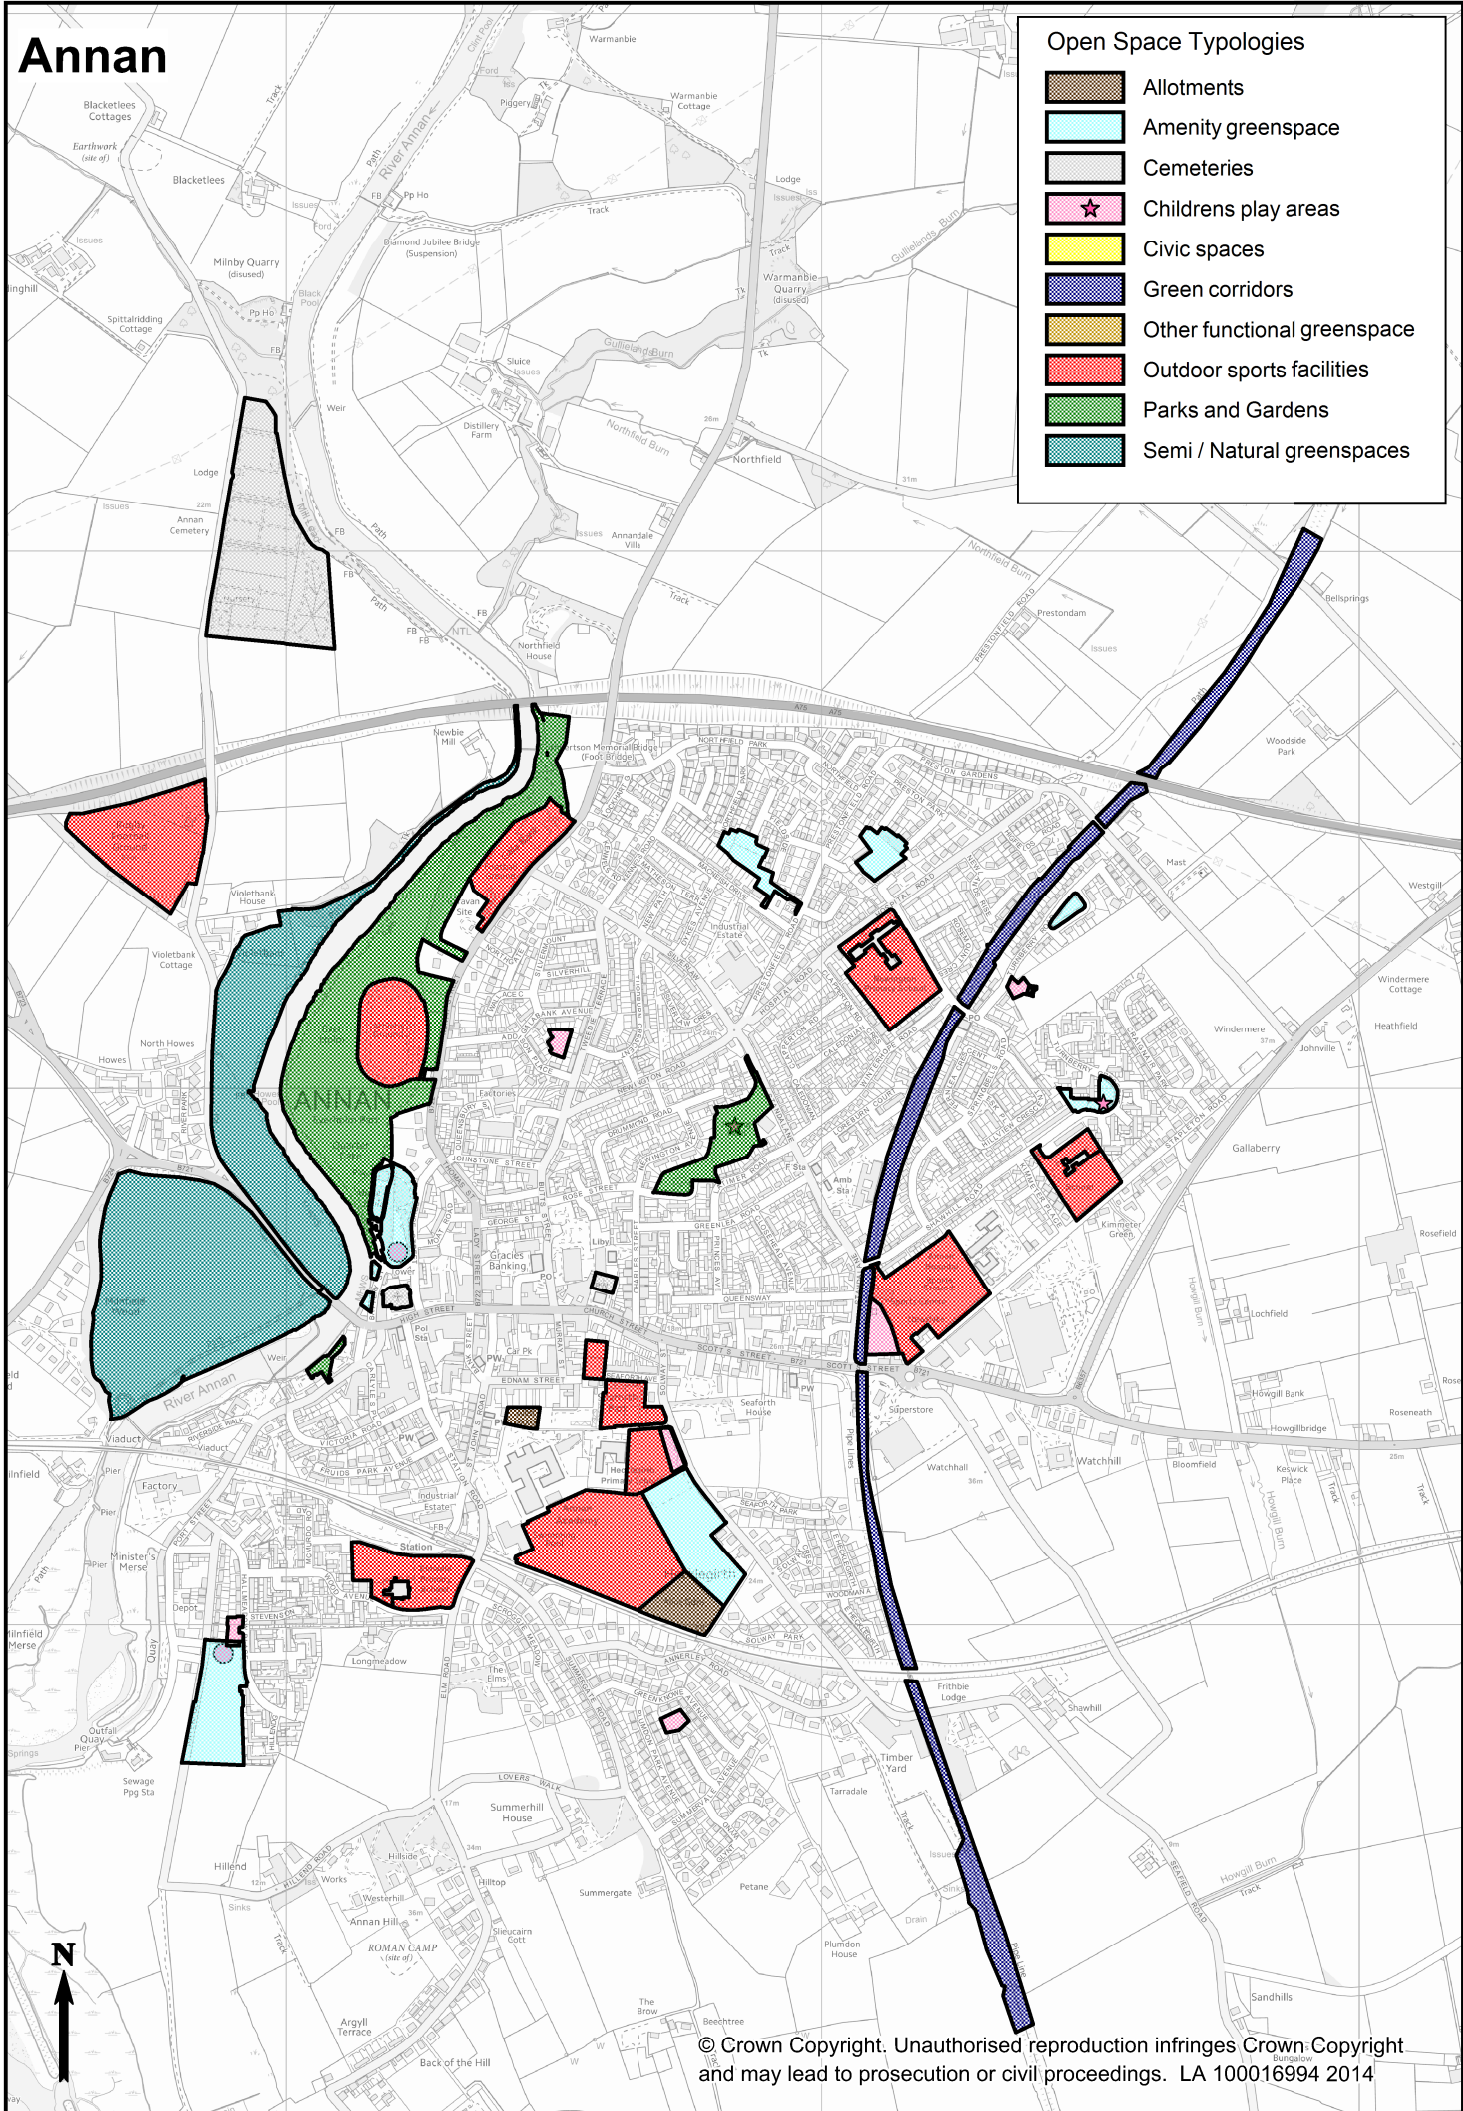

Annan

Open Space Typologies

- Allotments
- Amenity greenspace
- Cemeteries
- Childrens play areas
- Civic spaces
- Green corridors
- Other functional greenspace
- Outdoor sports facilities
- Parks and Gardens
- Semi / Natural greenspaces

© Crown Copyright. Unauthorised reproduction infringes Crown Copyright and may lead to prosecution or civil proceedings. LA 100016994 2014