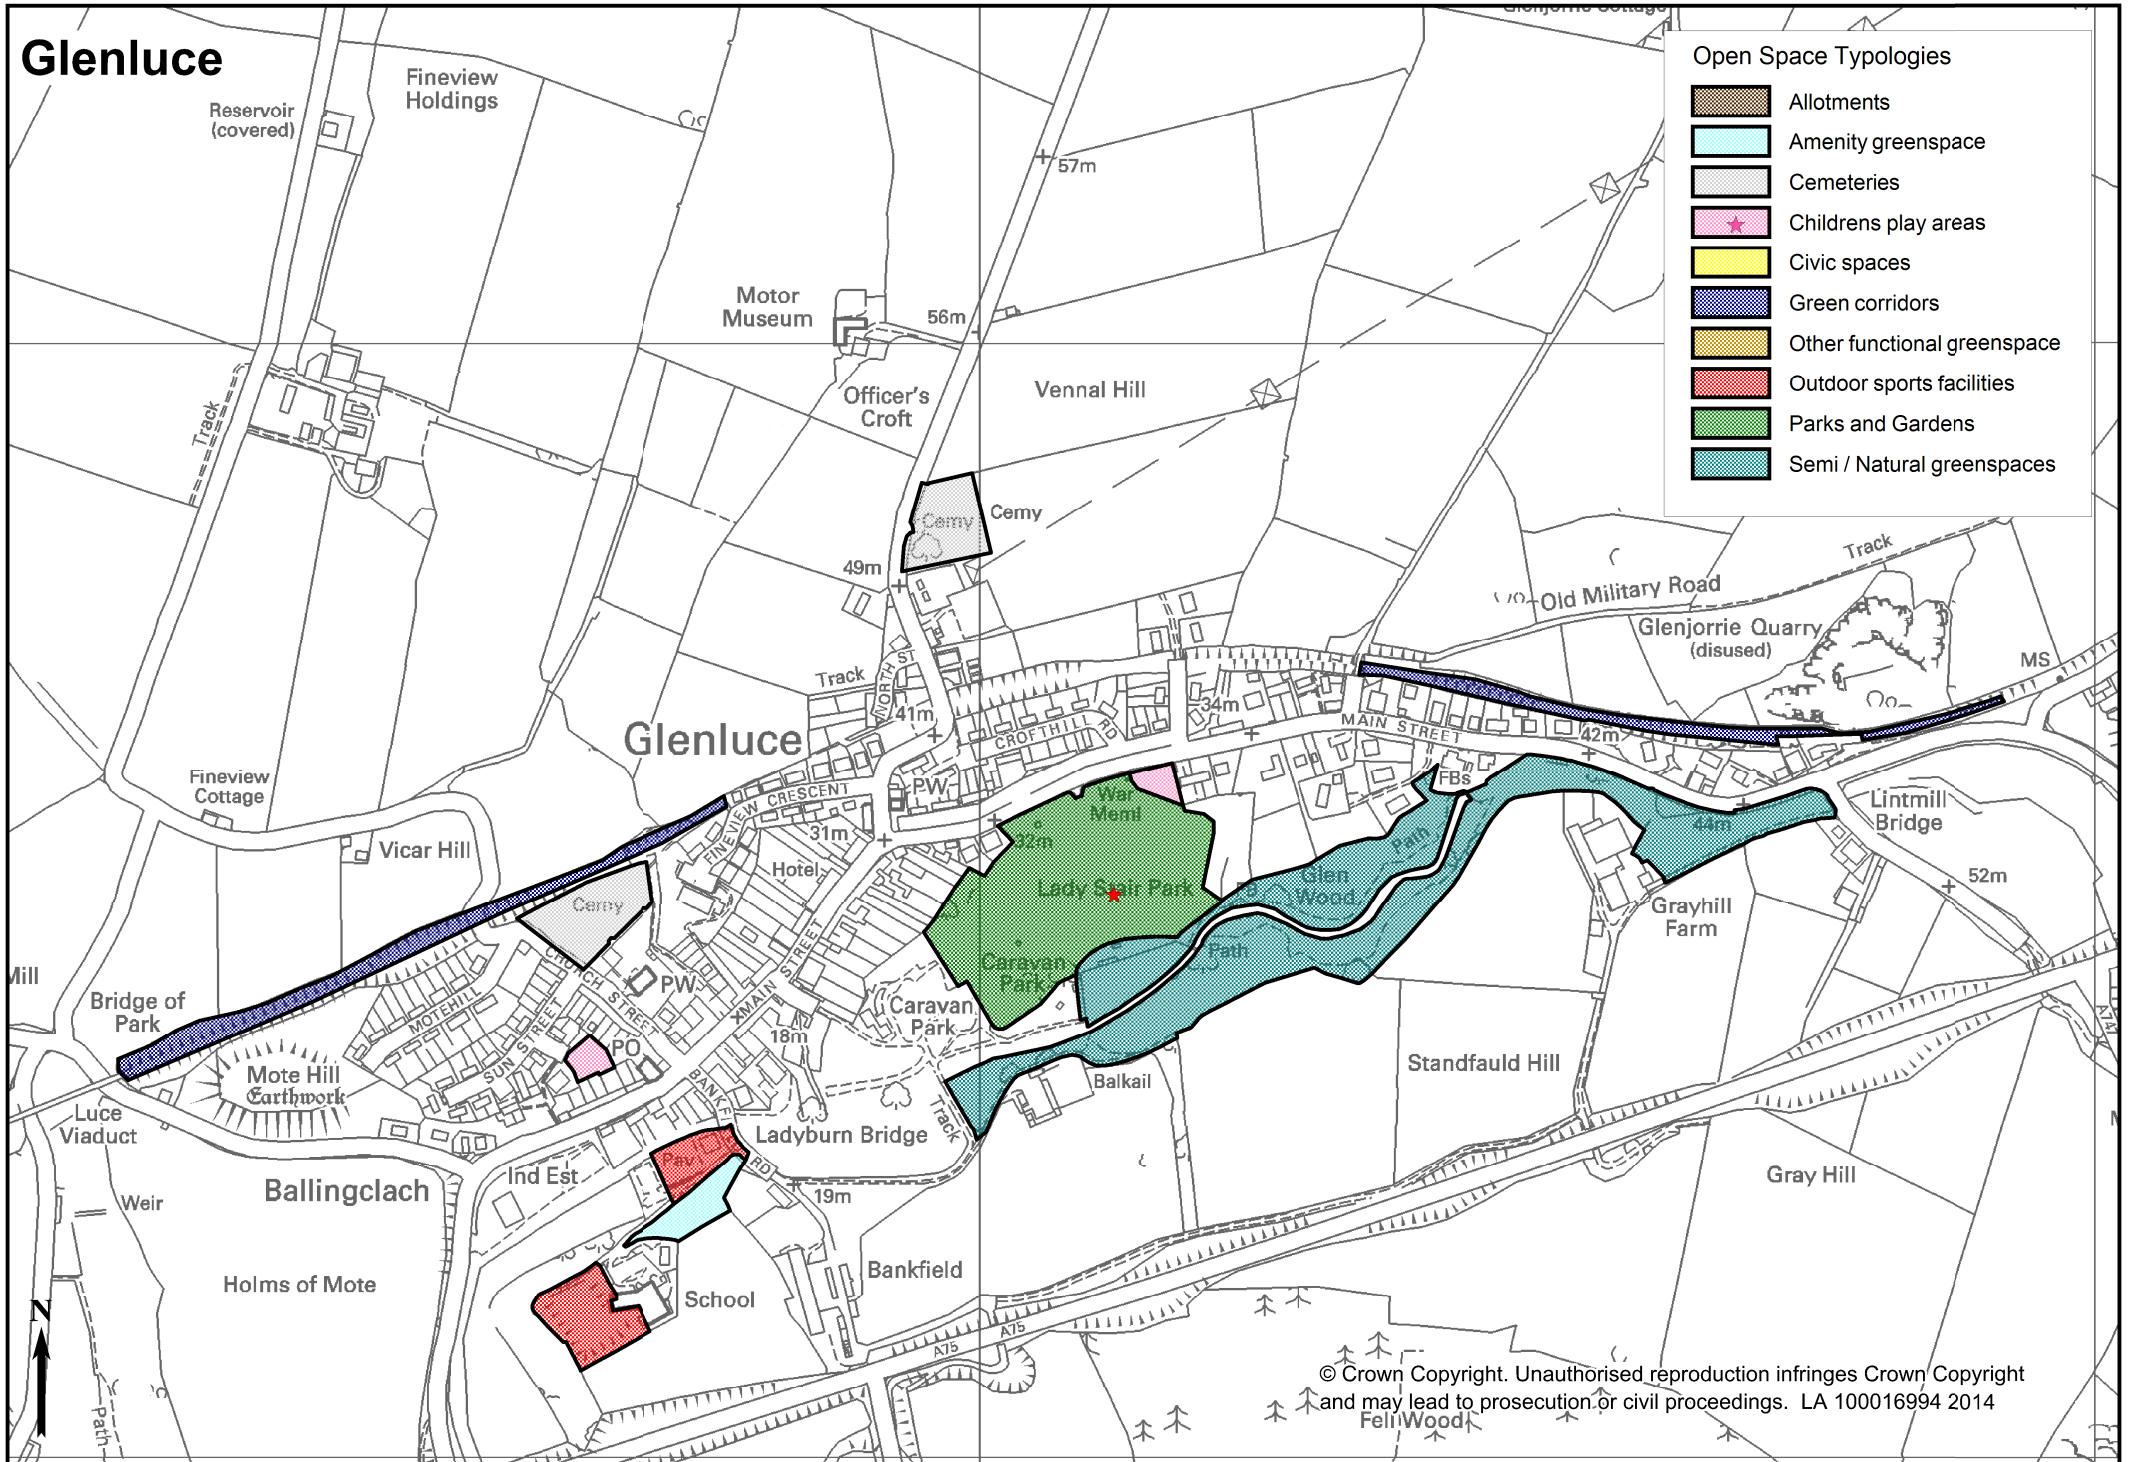

Glenluce

Open Space Typologies

- Allotments
- Amenity greenspace
- Cemeteries
- Childrens play areas
- Civic spaces
- Green corridors
- Other functional greenspace
- Outdoor sports facilities
- Parks and Gardens
- Semi / Natural greenspaces

© Crown Copyright. Unauthorised reproduction infringes Crown Copyright and may lead to prosecution or civil proceedings. LA 100016994 2014