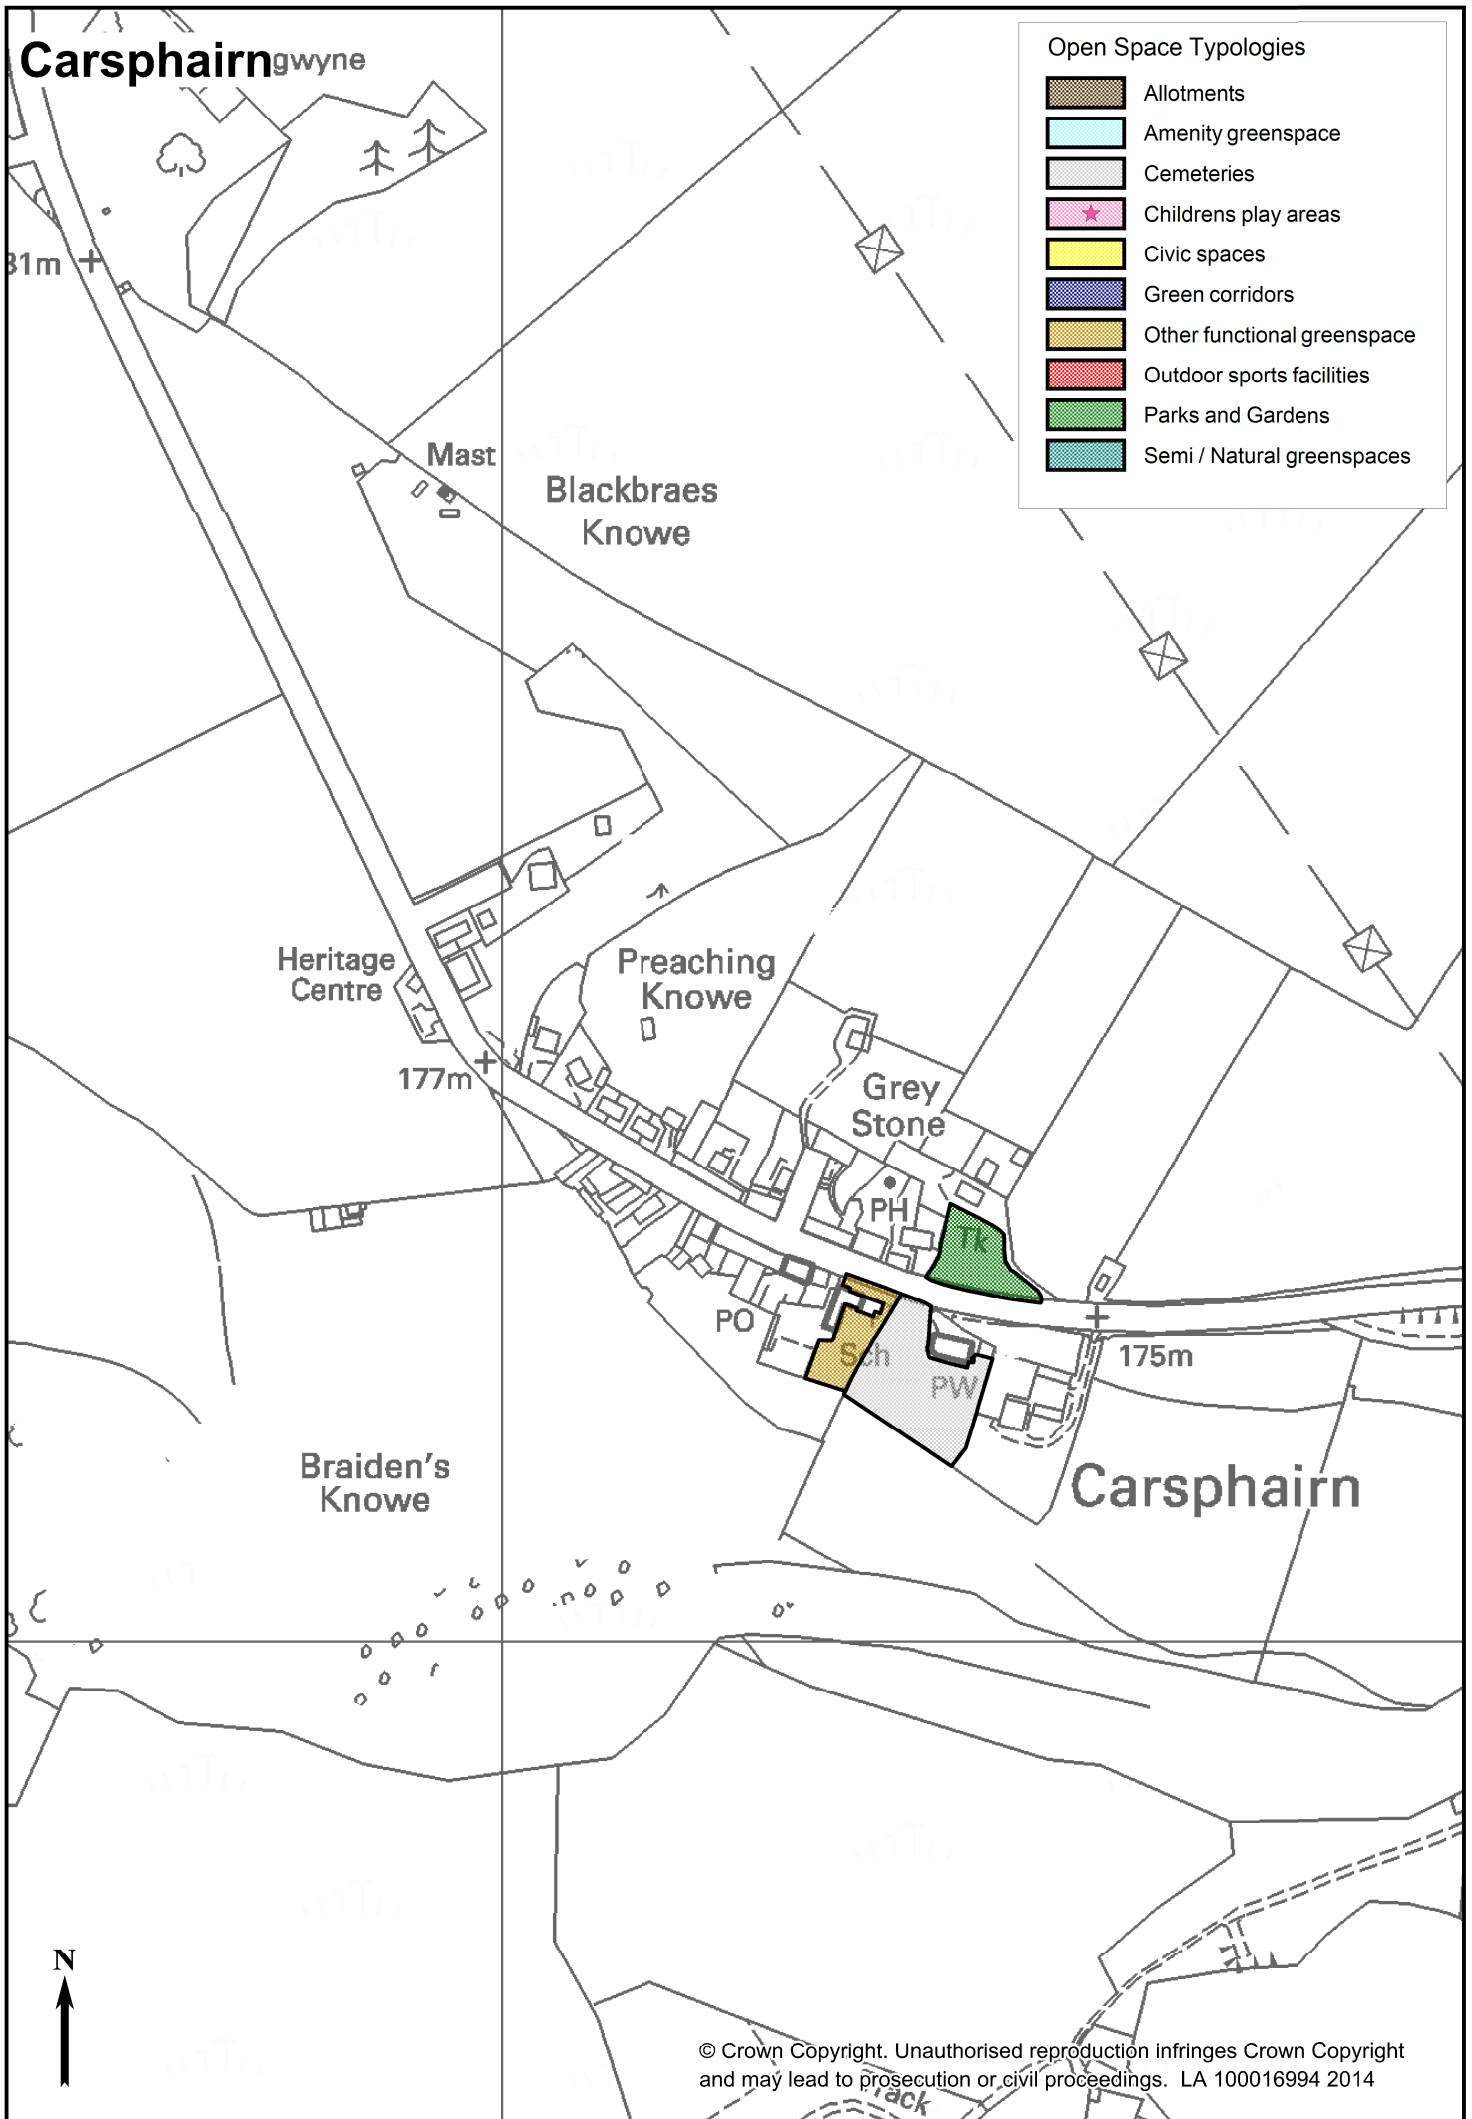

Carsphairngwyne

Open Space Typologies

- Allotments
- Amenity greenspace
- Cemeteries
- Childrens play areas
- Civic spaces
- Green corridors
- Other functional greenspace
- Outdoor sports facilities
- Parks and Gardens
- Semi / Natural greenspaces