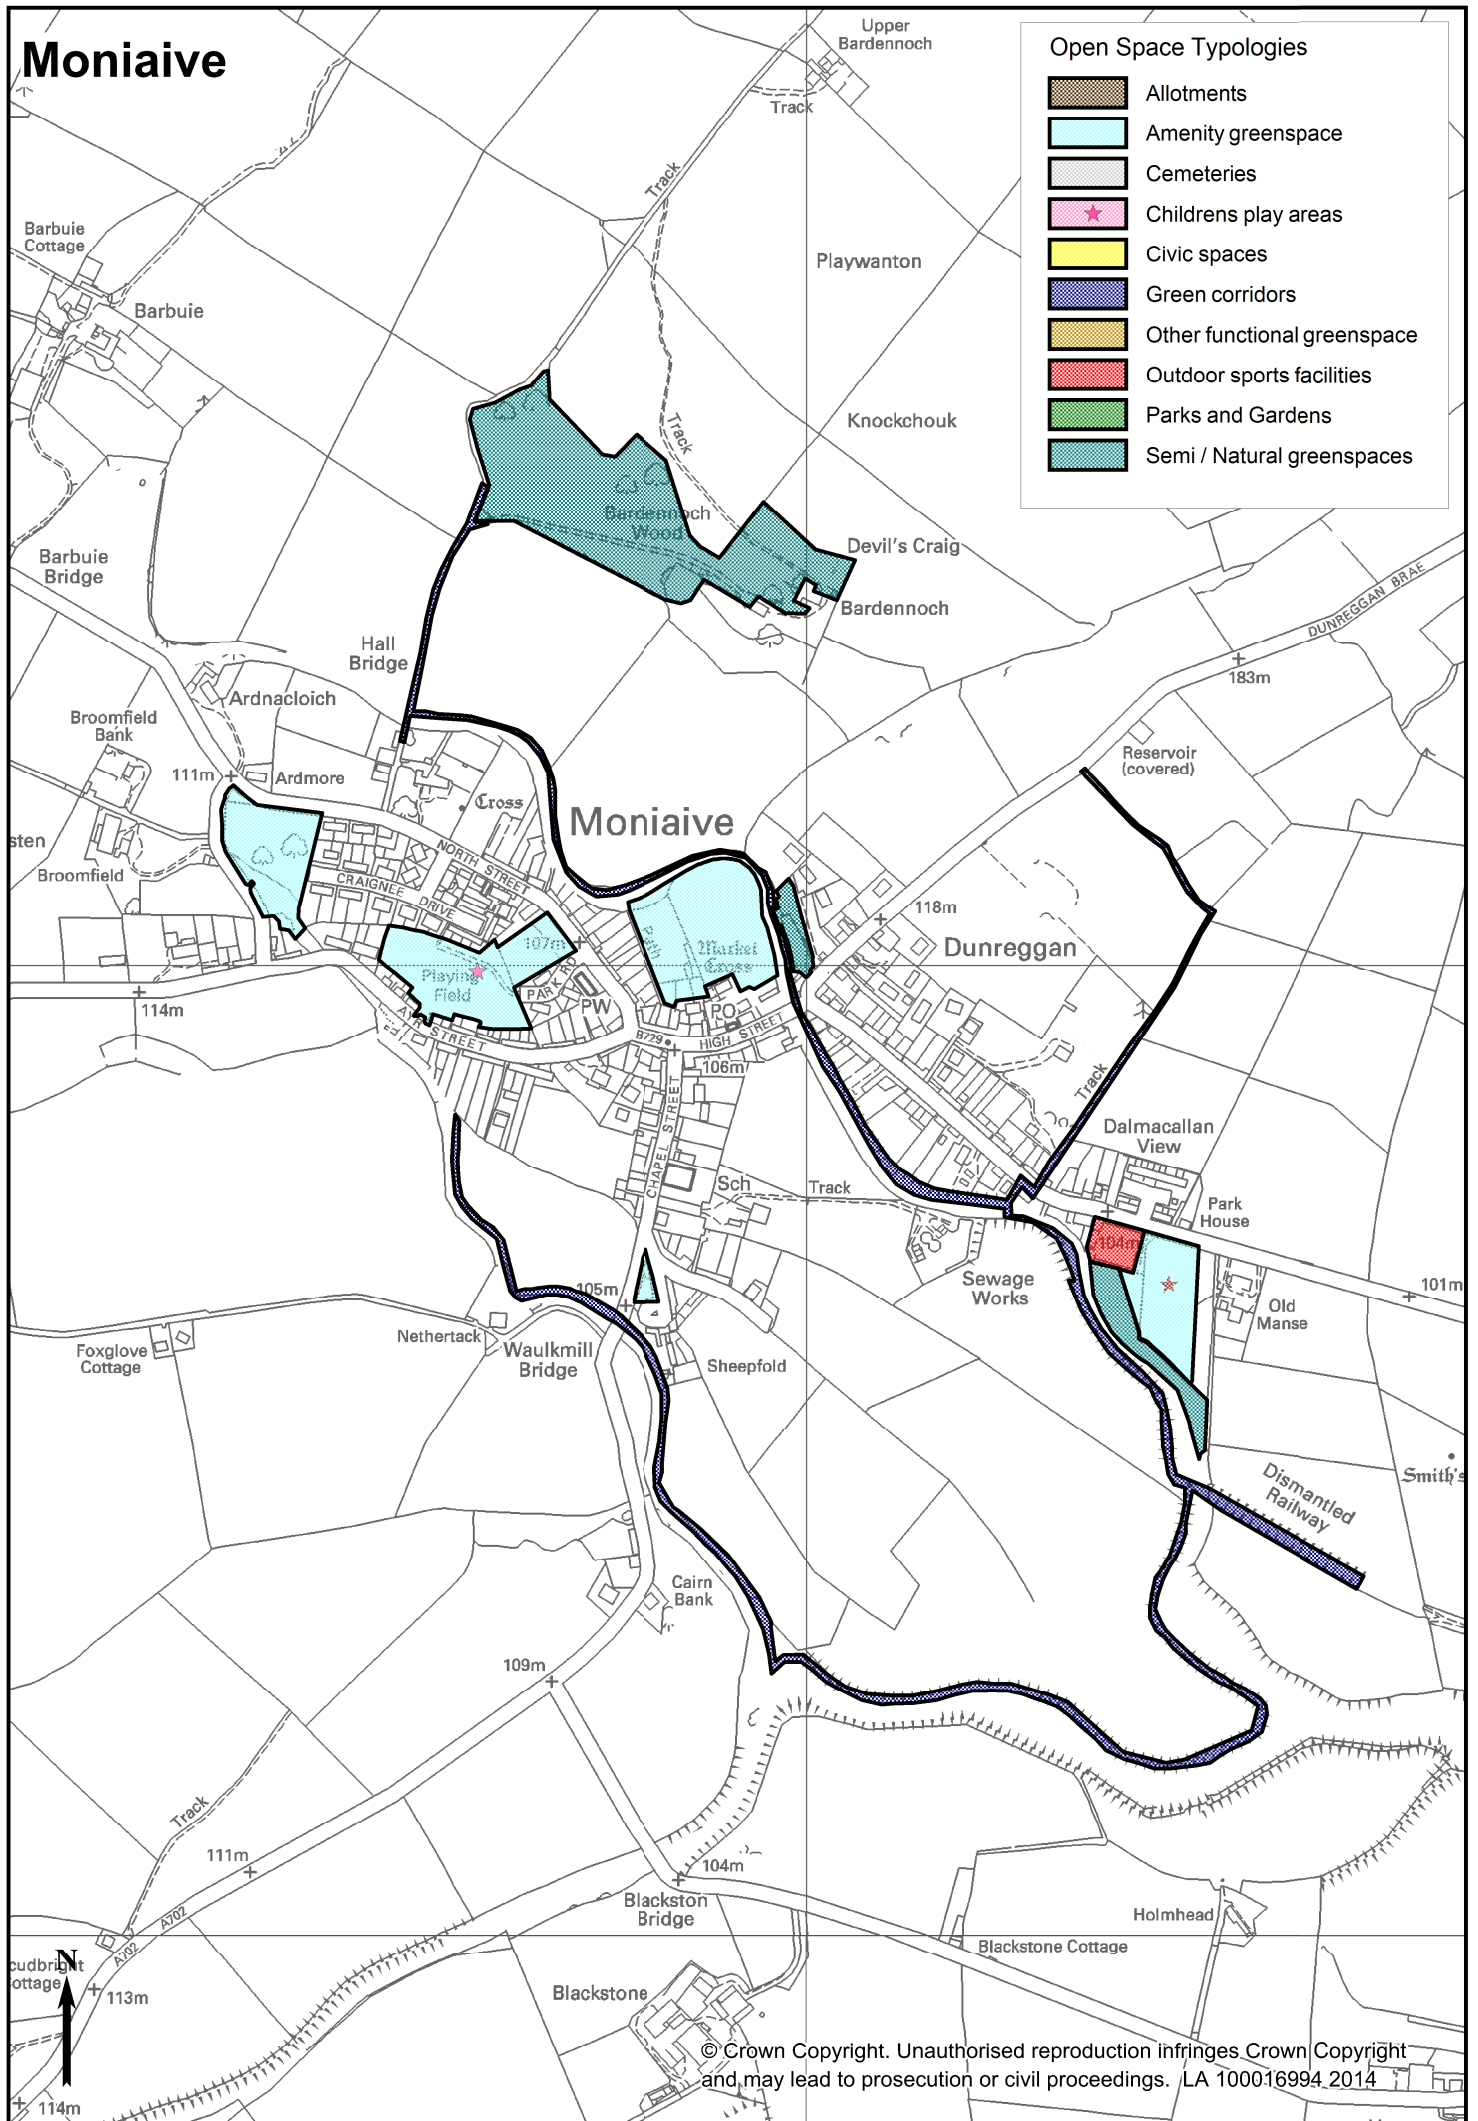

Moniaive

Open Space Typologies

- Allotments
- Amenity greenspace
- Cemeteries
- Childrens play areas
- Civic spaces
- Green corridors
- Other functional greenspace
- Outdoor sports facilities
- Parks and Gardens
- Semi / Natural greenspaces

© Crown Copyright. Unauthorised reproduction infringes Crown Copyright and may lead to prosecution or civil proceedings. LA 100016994 2014