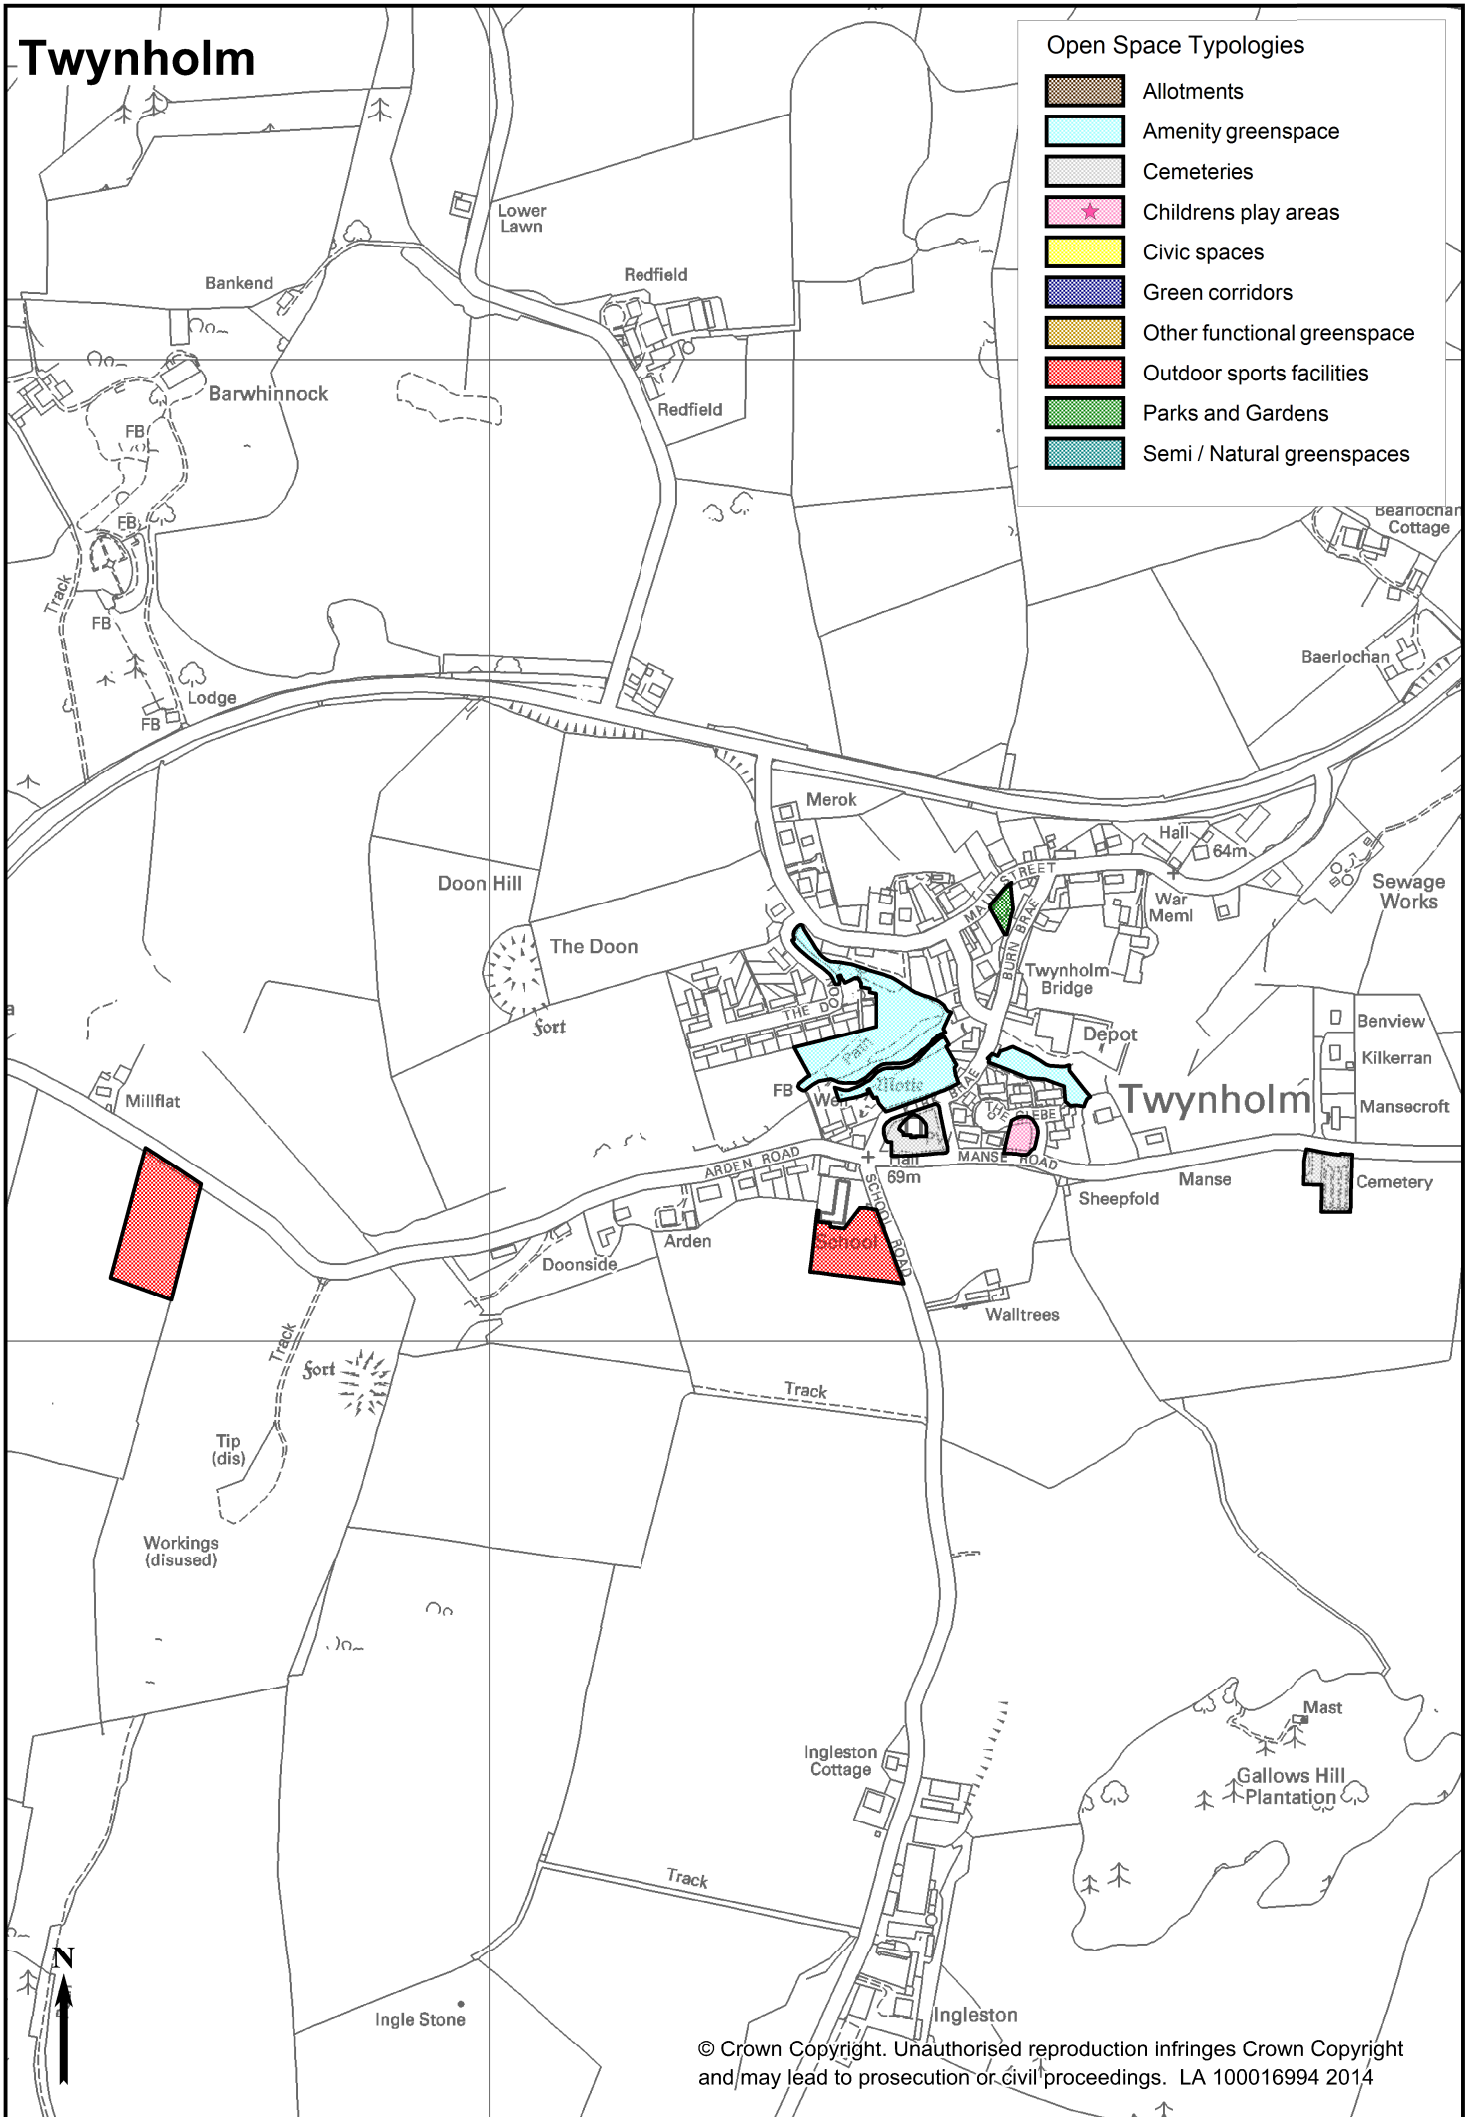

Twynholm

Open Space Typologies

-  Allotments
-  Amenity greenspace
-  Cemeteries
-  Childrens play areas
-  Civic spaces
-  Green corridors
-  Other functional greenspace
-  Outdoor sports facilities
-  Parks and Gardens
-  Semi / Natural greenspaces