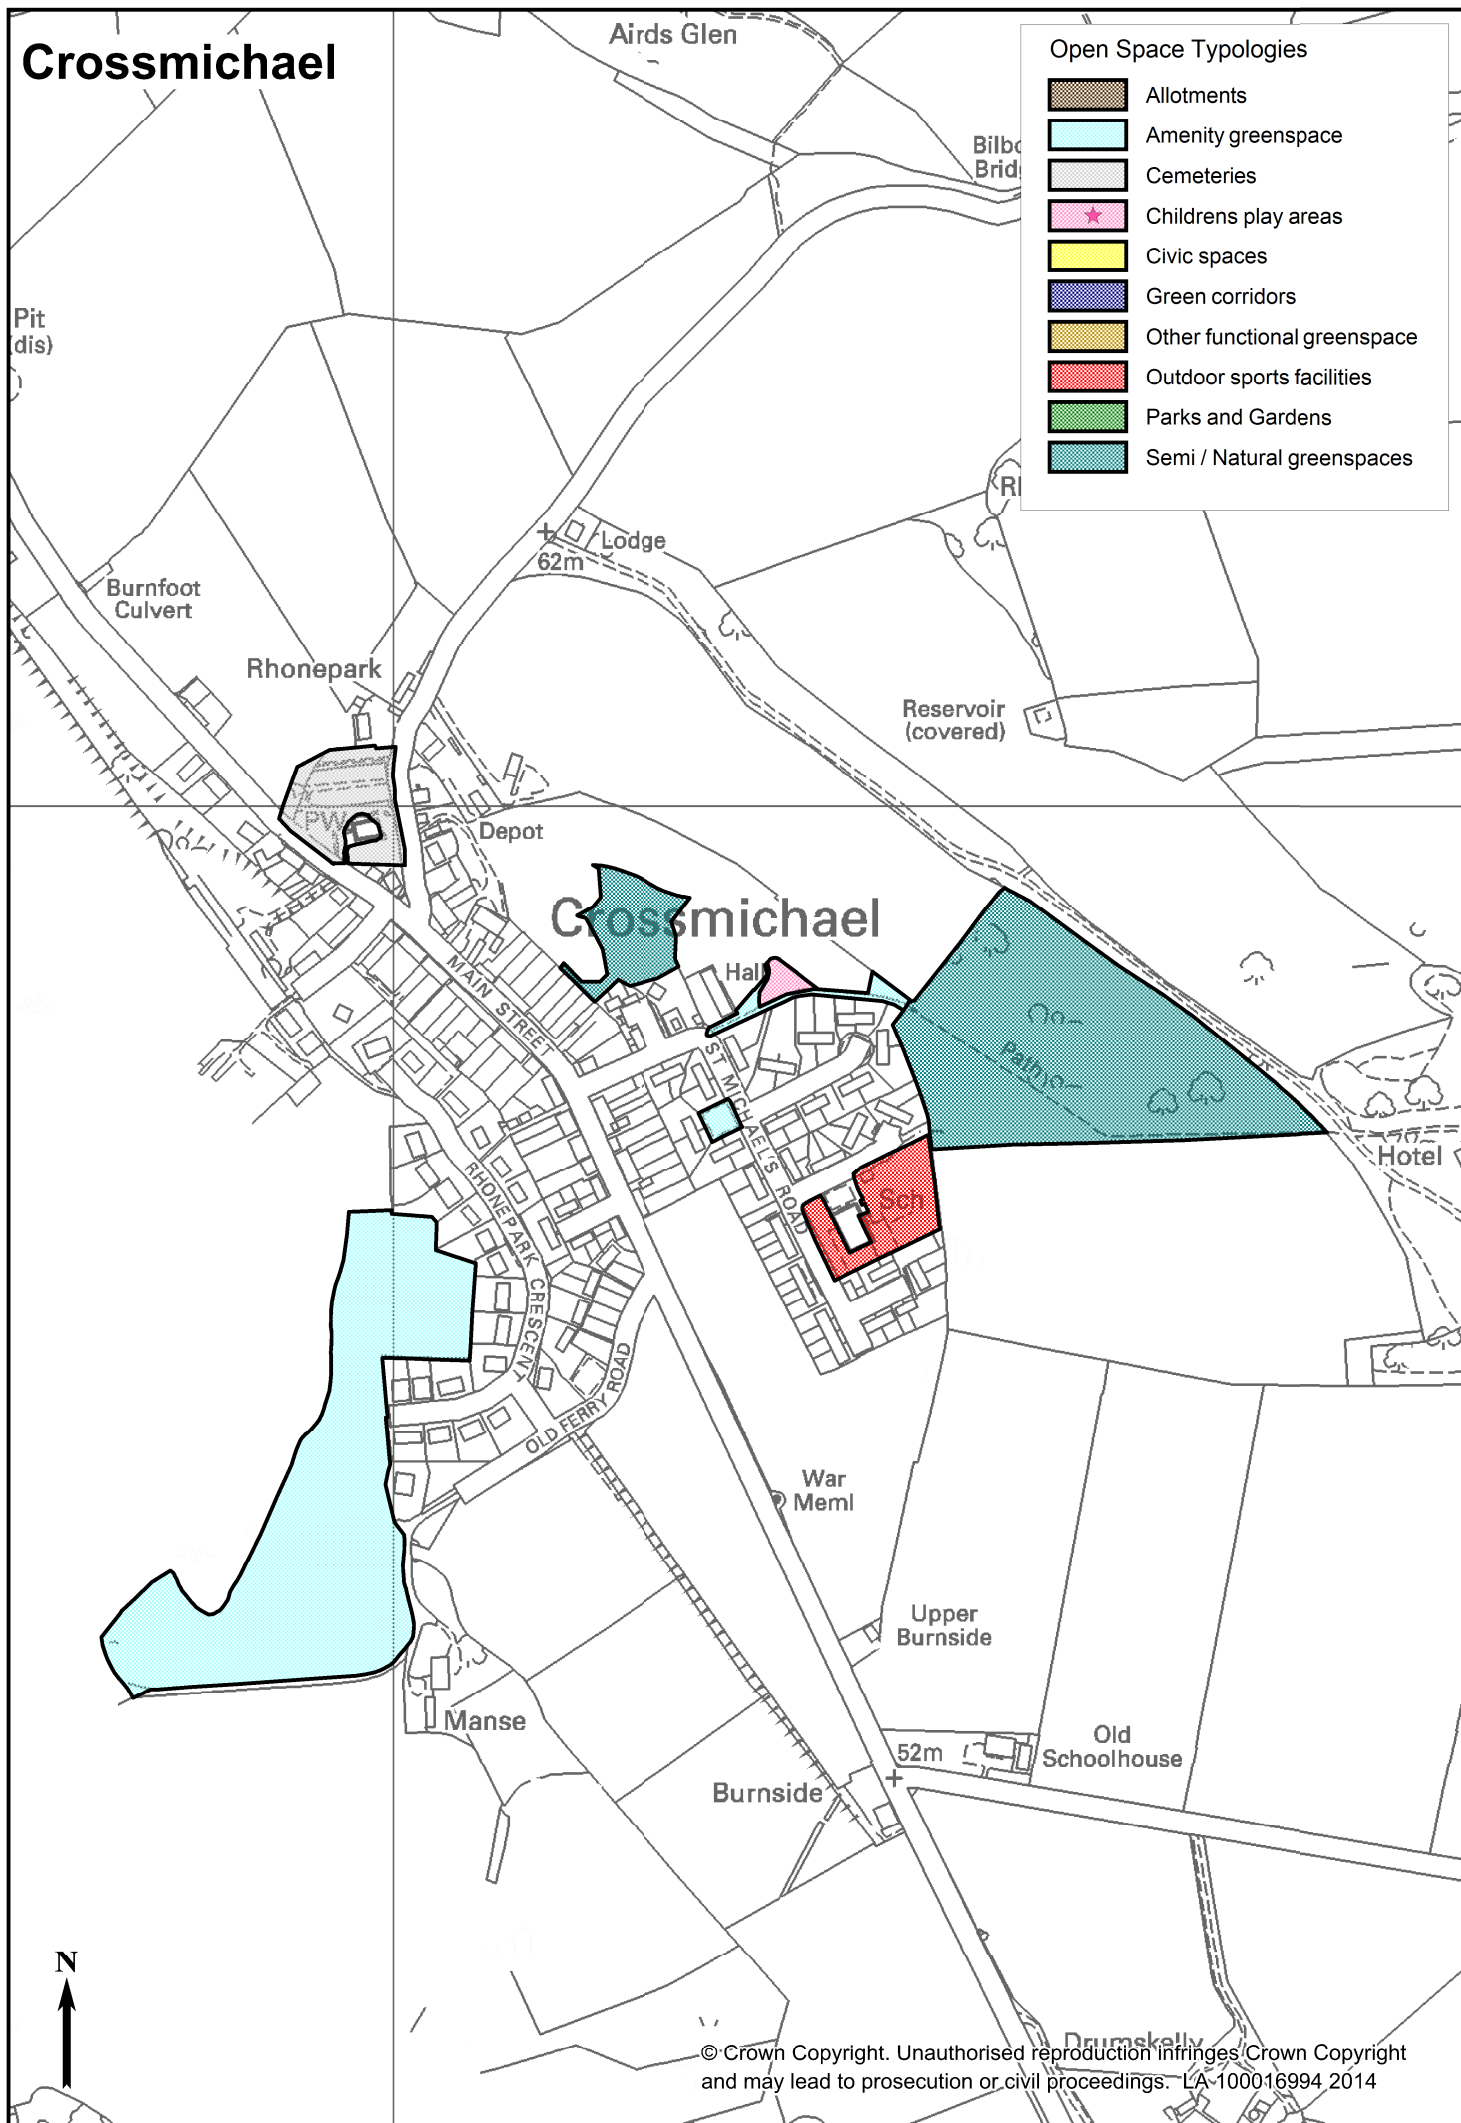

Crossmichael

Open Space Typologies

- Allotments
- Amenity greenspace
- Cemeteries
- Childrens play areas
- Civic spaces
- Green corridors
- Other functional greenspace
- Outdoor sports facilities
- Parks and Gardens
- Semi / Natural greenspaces