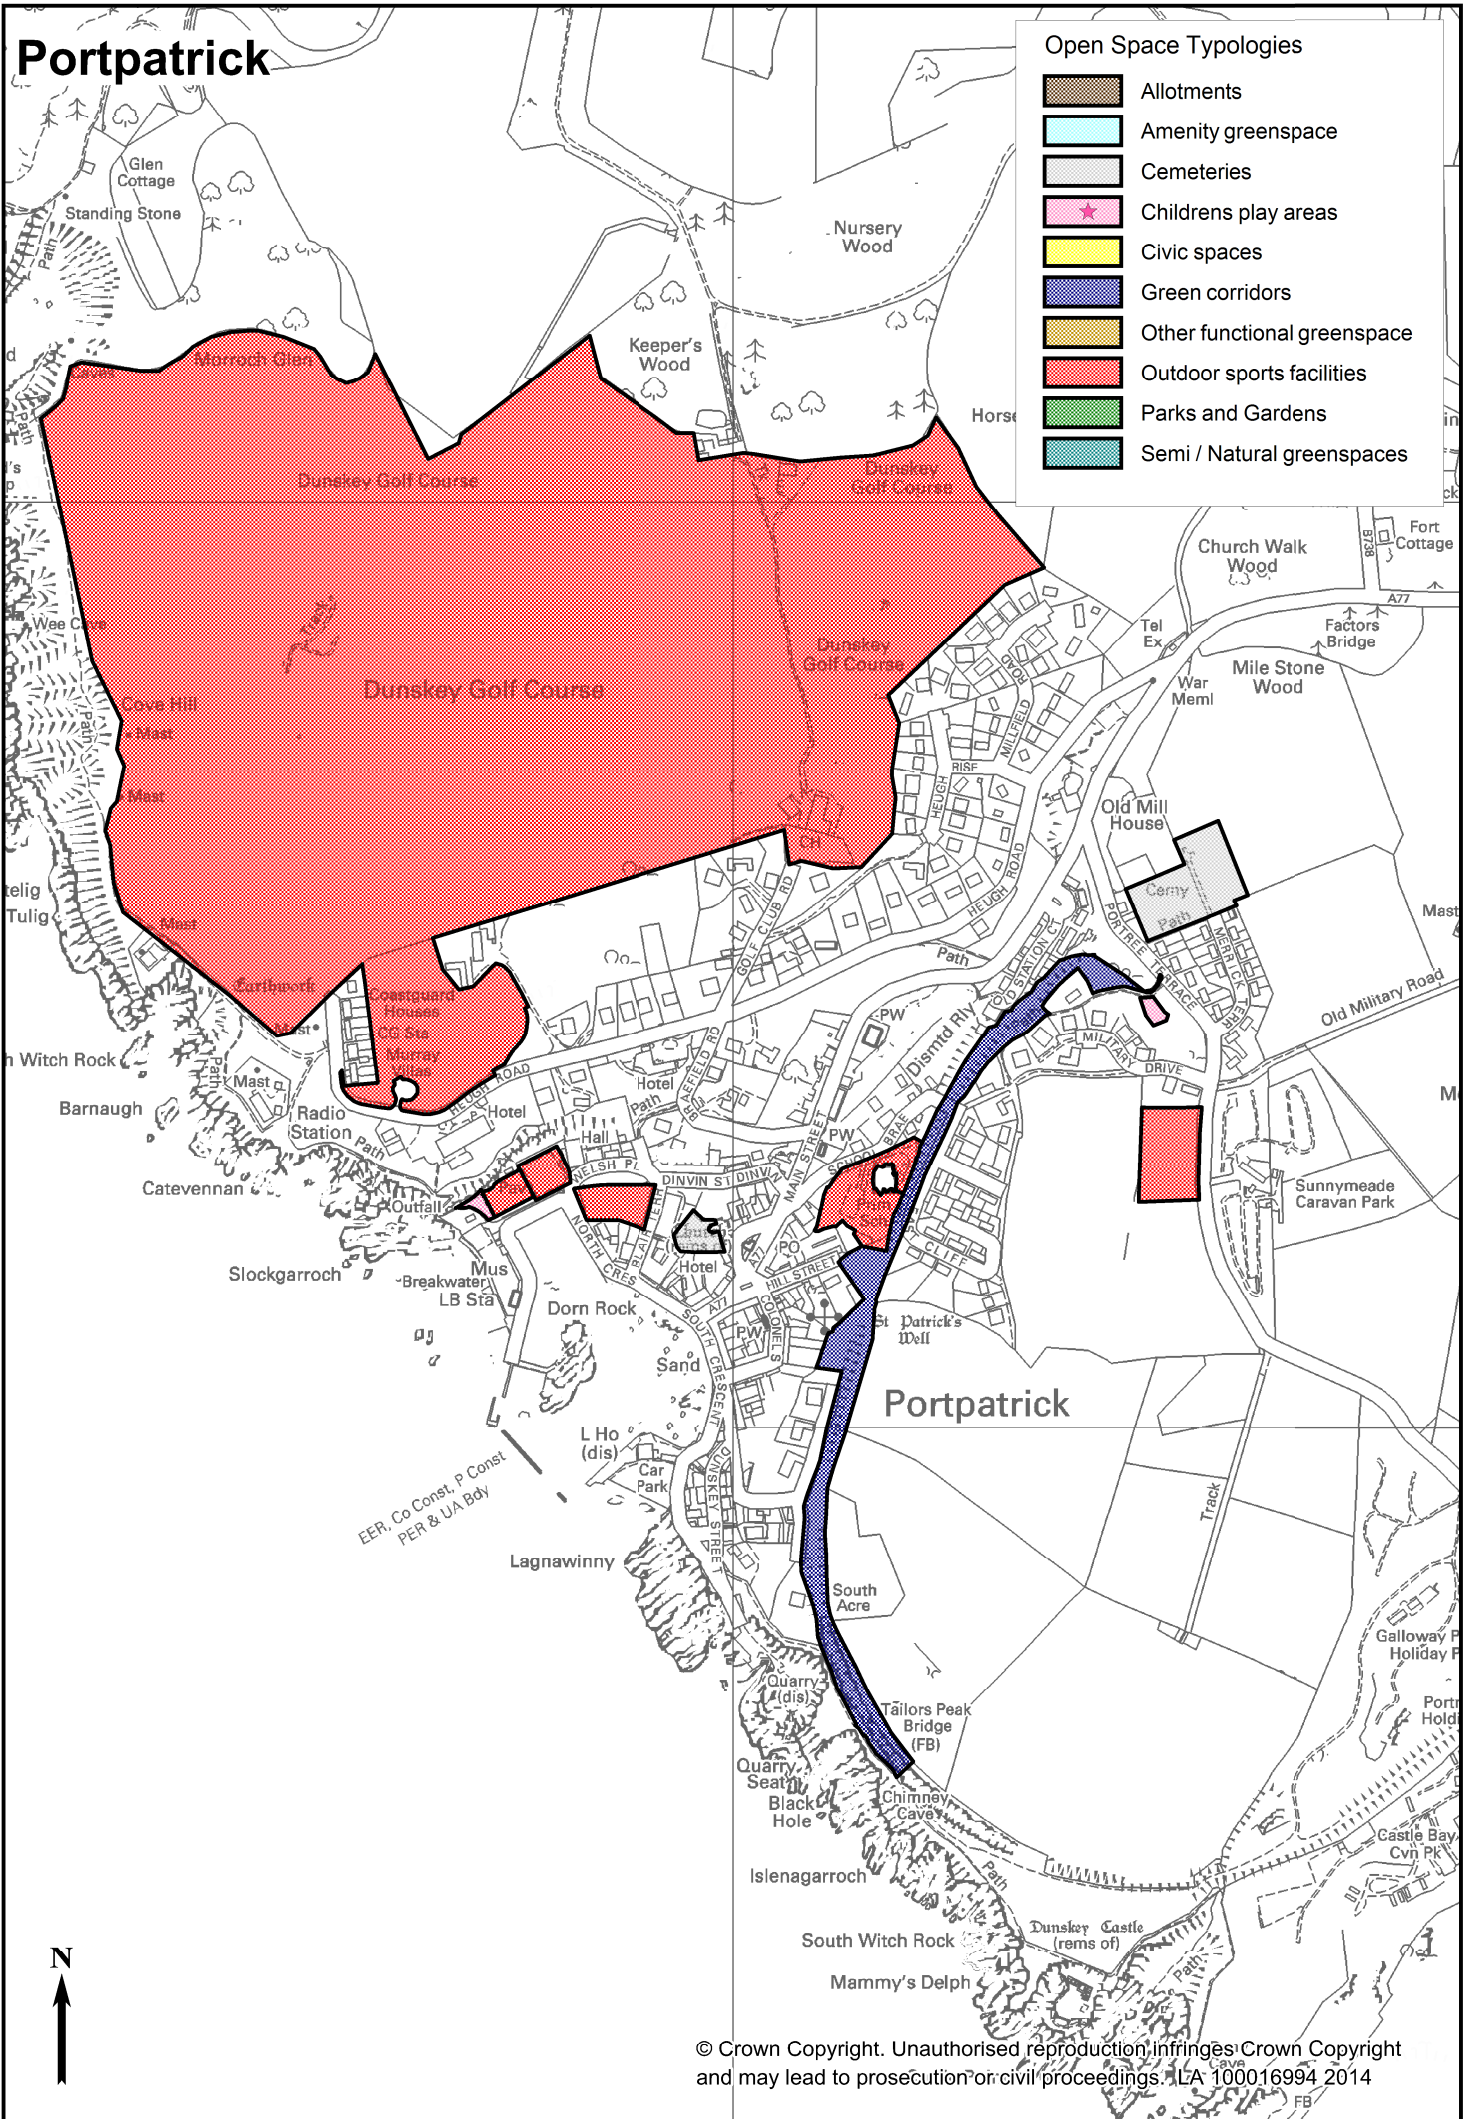

Portpatrick

Open Space Typologies

- Allotments
- Amenity greenspace
- Cemeteries
- Childrens play areas
- Civic spaces
- Green corridors
- Other functional greenspace
- Outdoor sports facilities
- Parks and Gardens
- Semi / Natural greenspaces

© Crown Copyright. Unauthorised reproduction infringes Crown Copyright and may lead to prosecution or civil proceedings. ILA 100016994 2014