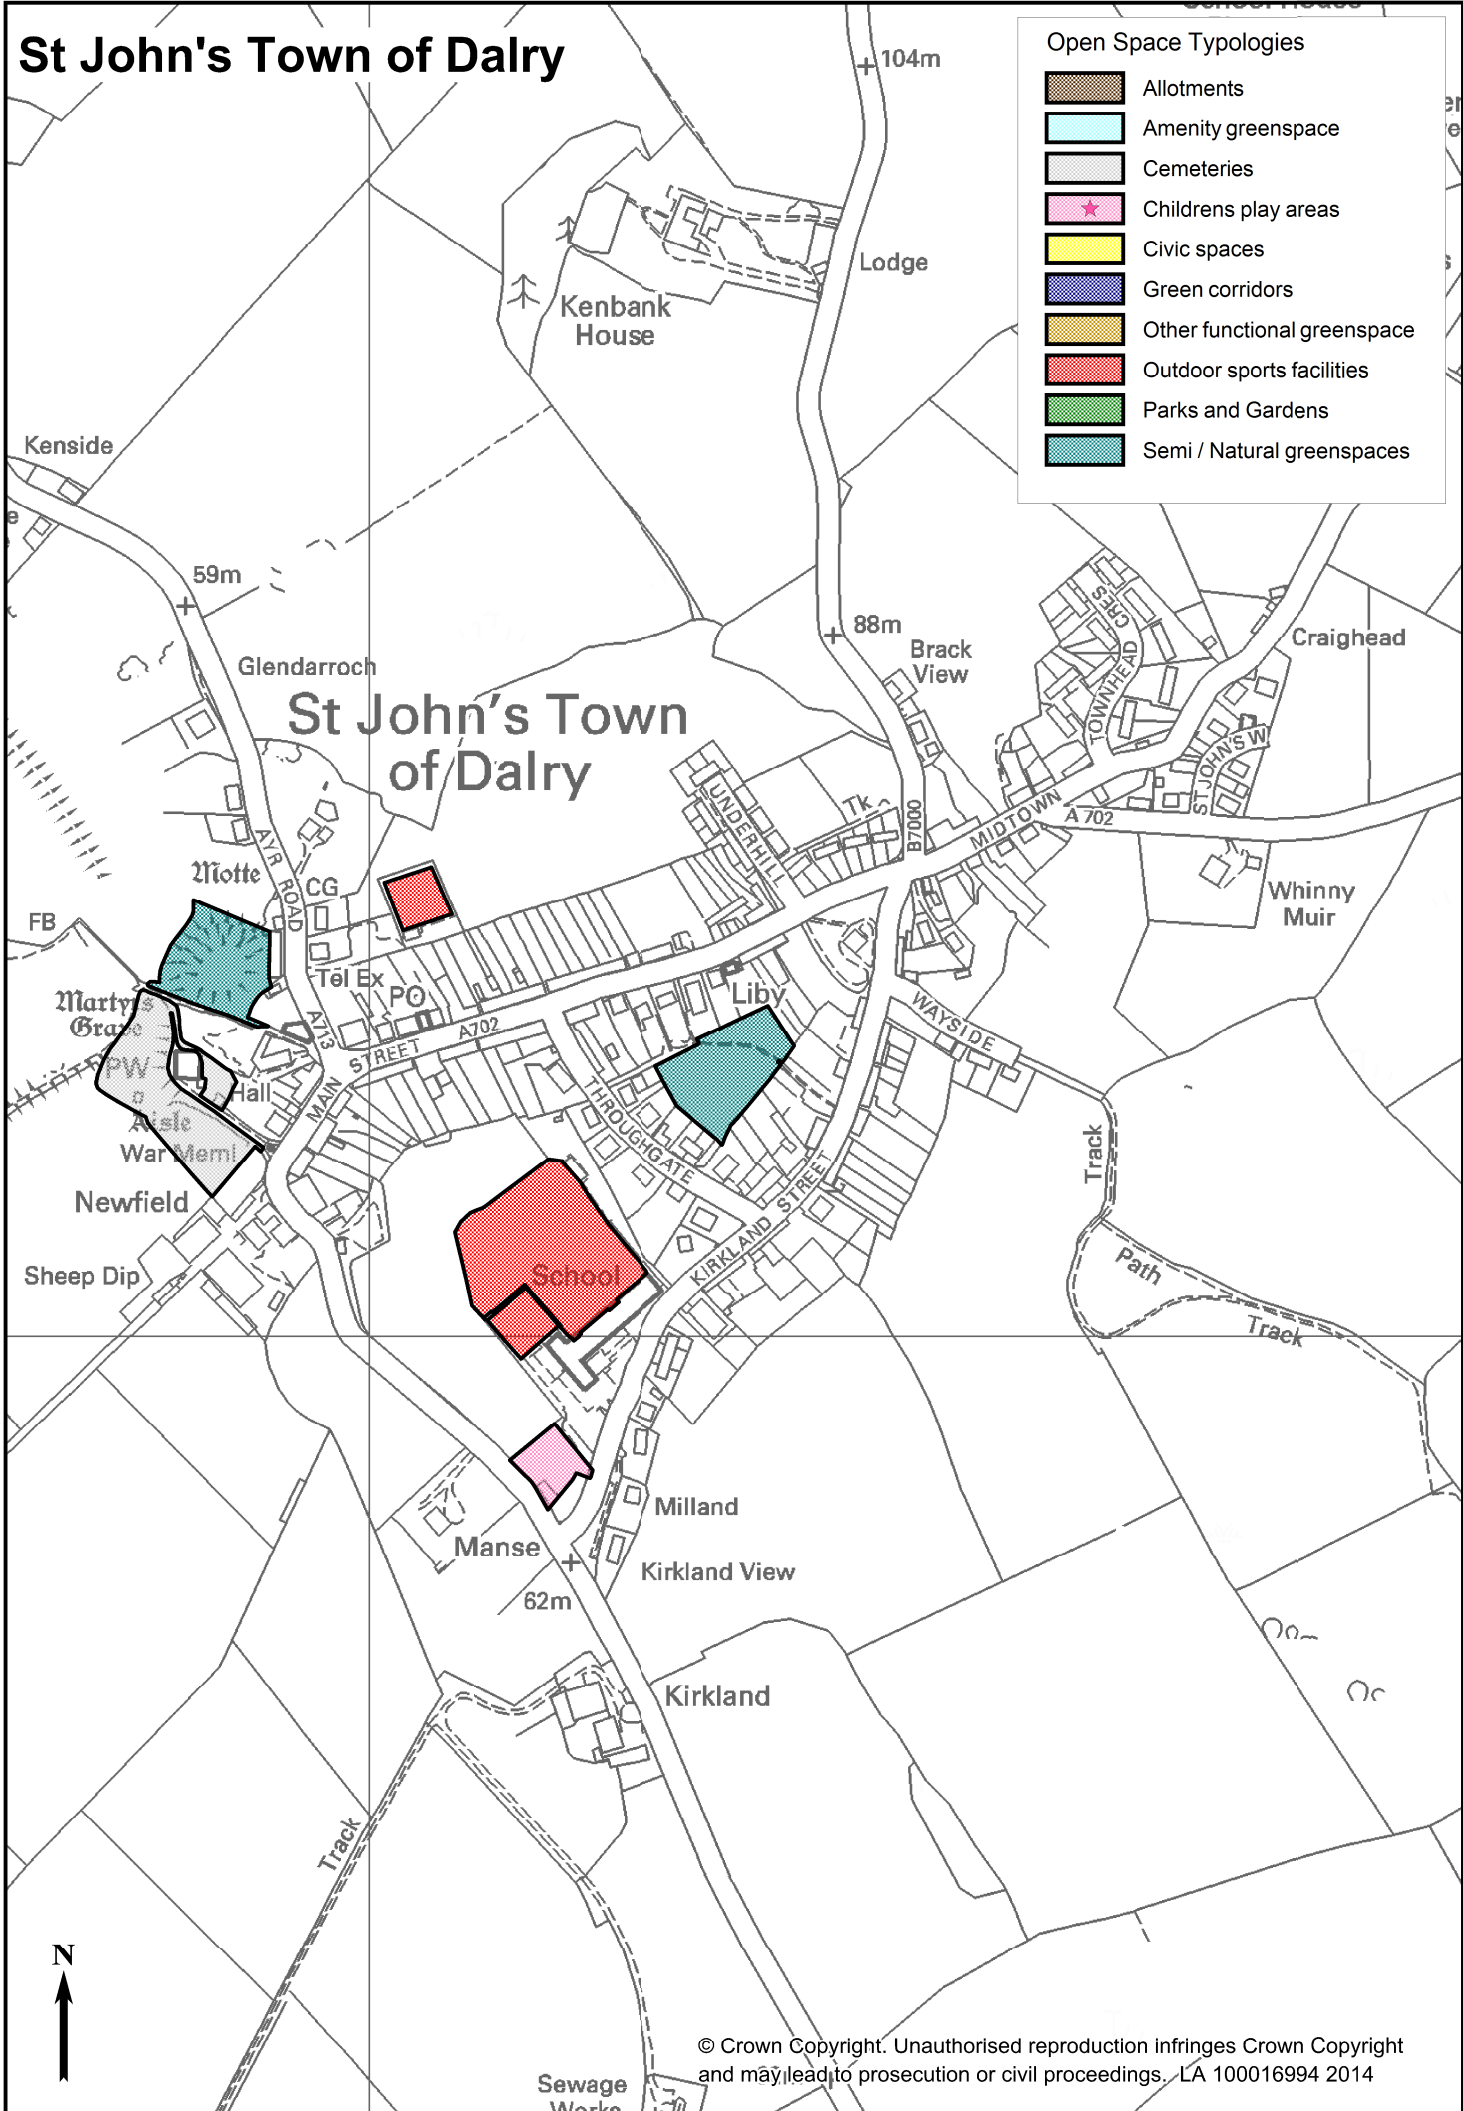

St John's Town of Dalry

Open Space Typologies

- Allotments
- Amenity greenspace
- Cemeteries
- Childrens play areas
- Civic spaces
- Green corridors
- Other functional greenspace
- Outdoor sports facilities
- Parks and Gardens
- Semi / Natural greenspaces