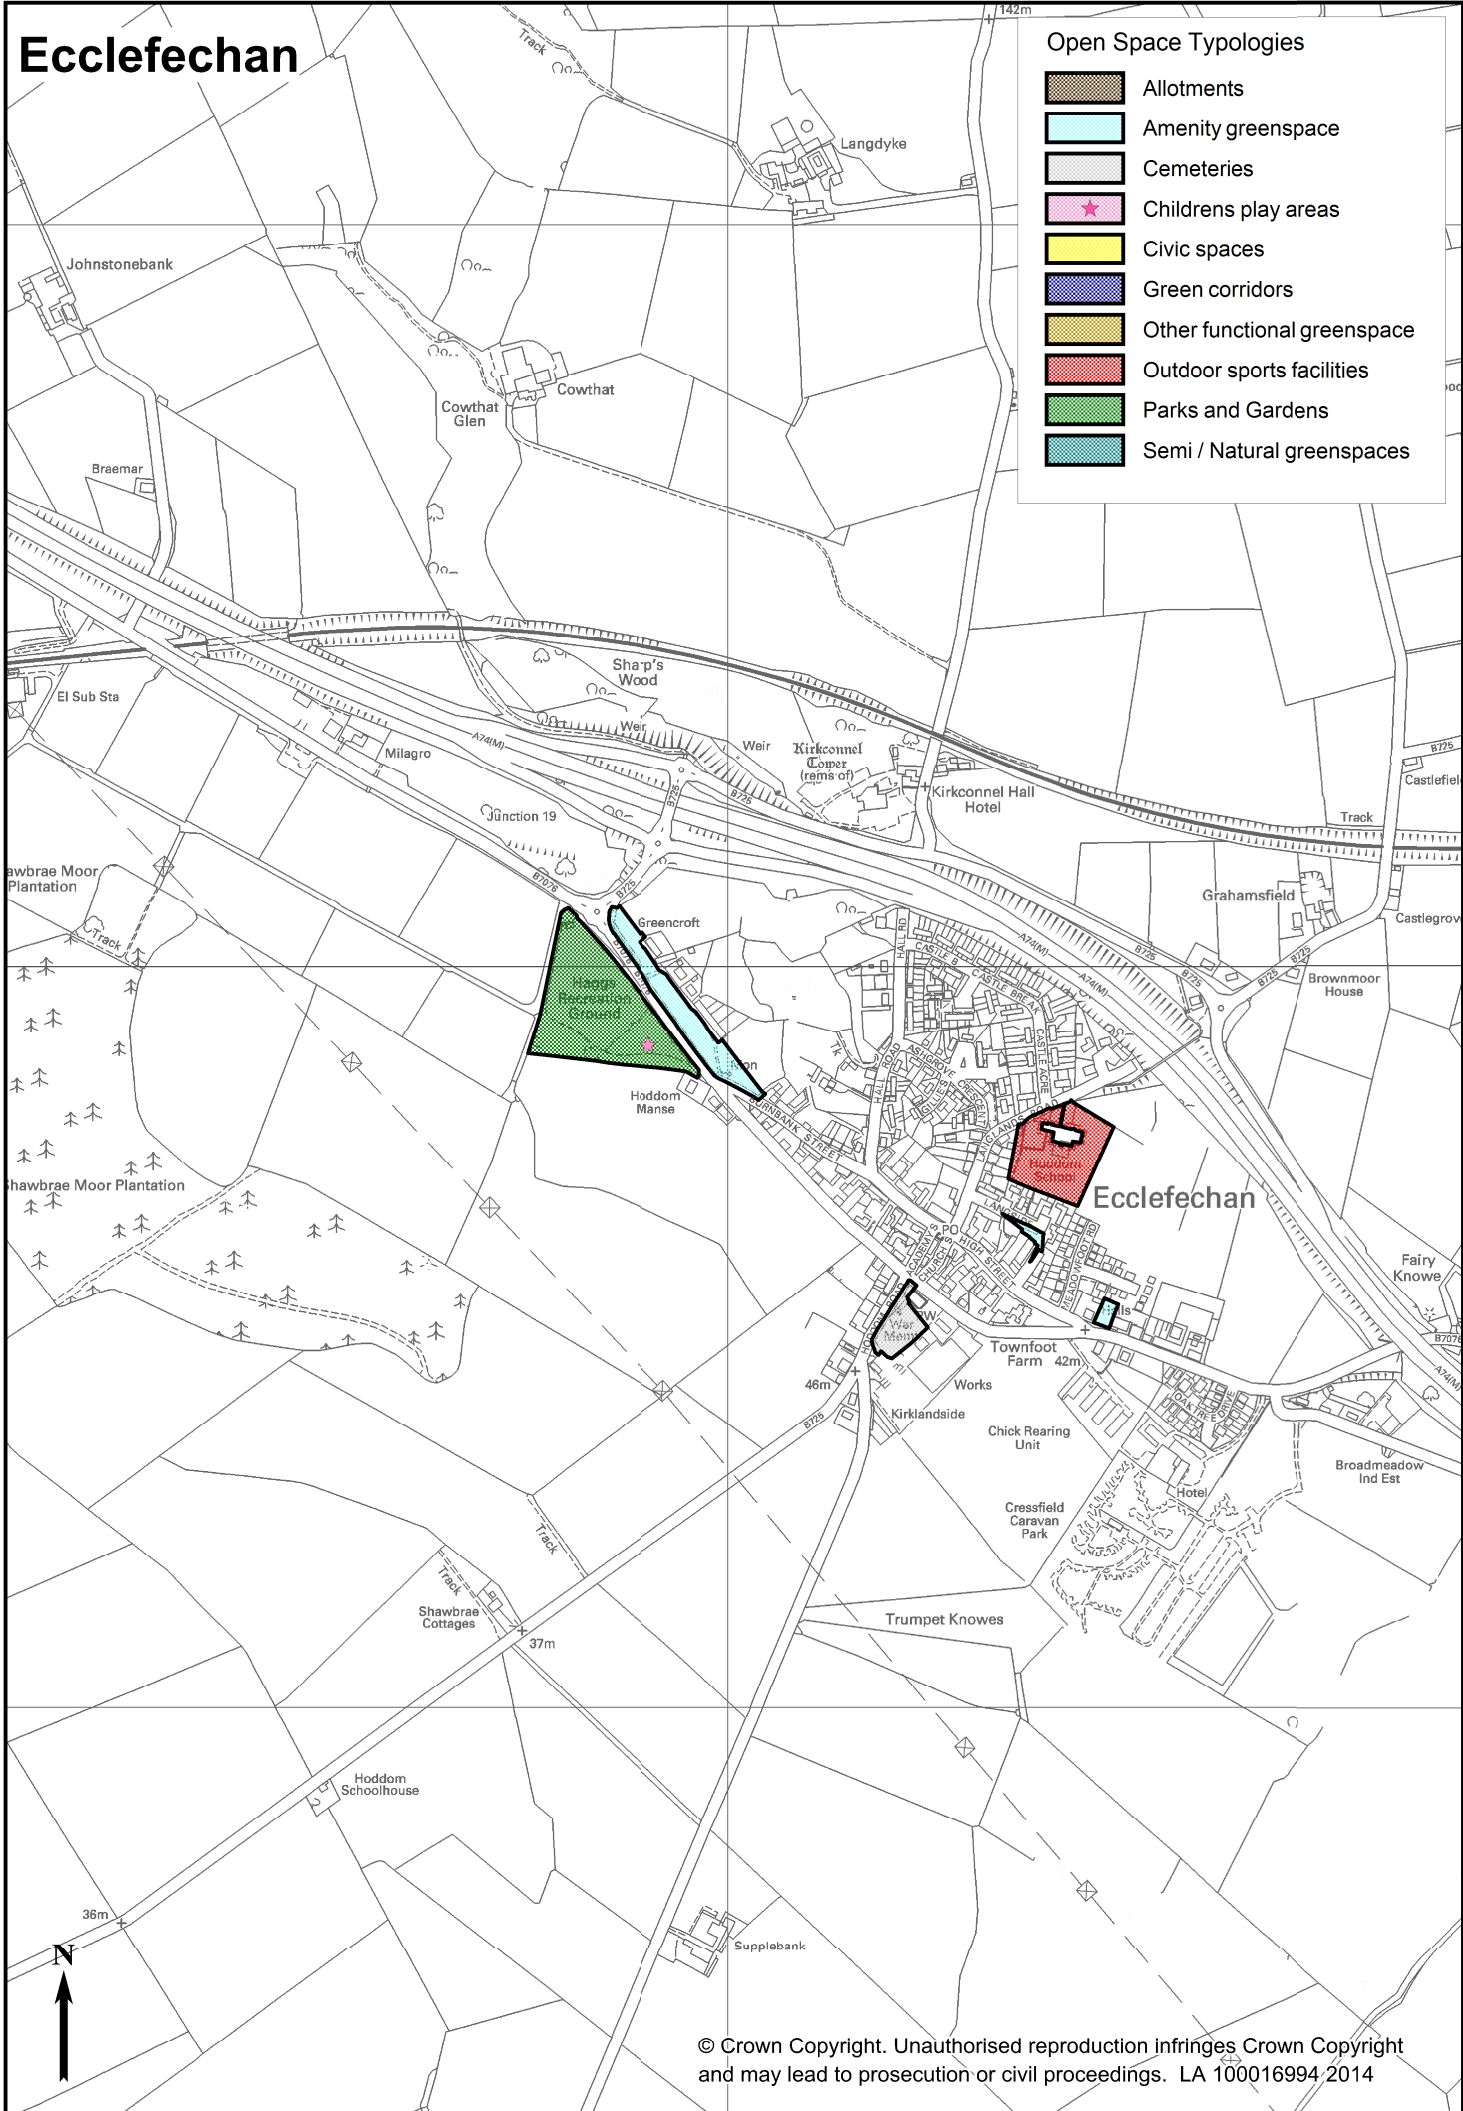

Ecclefechan

Open Space Typologies

- Allotments
- Amenity greenspace
- Cemeteries
- Childrens play areas
- Civic spaces
- Green corridors
- Other functional greenspace
- Outdoor sports facilities
- Parks and Gardens
- Semi / Natural greenspaces