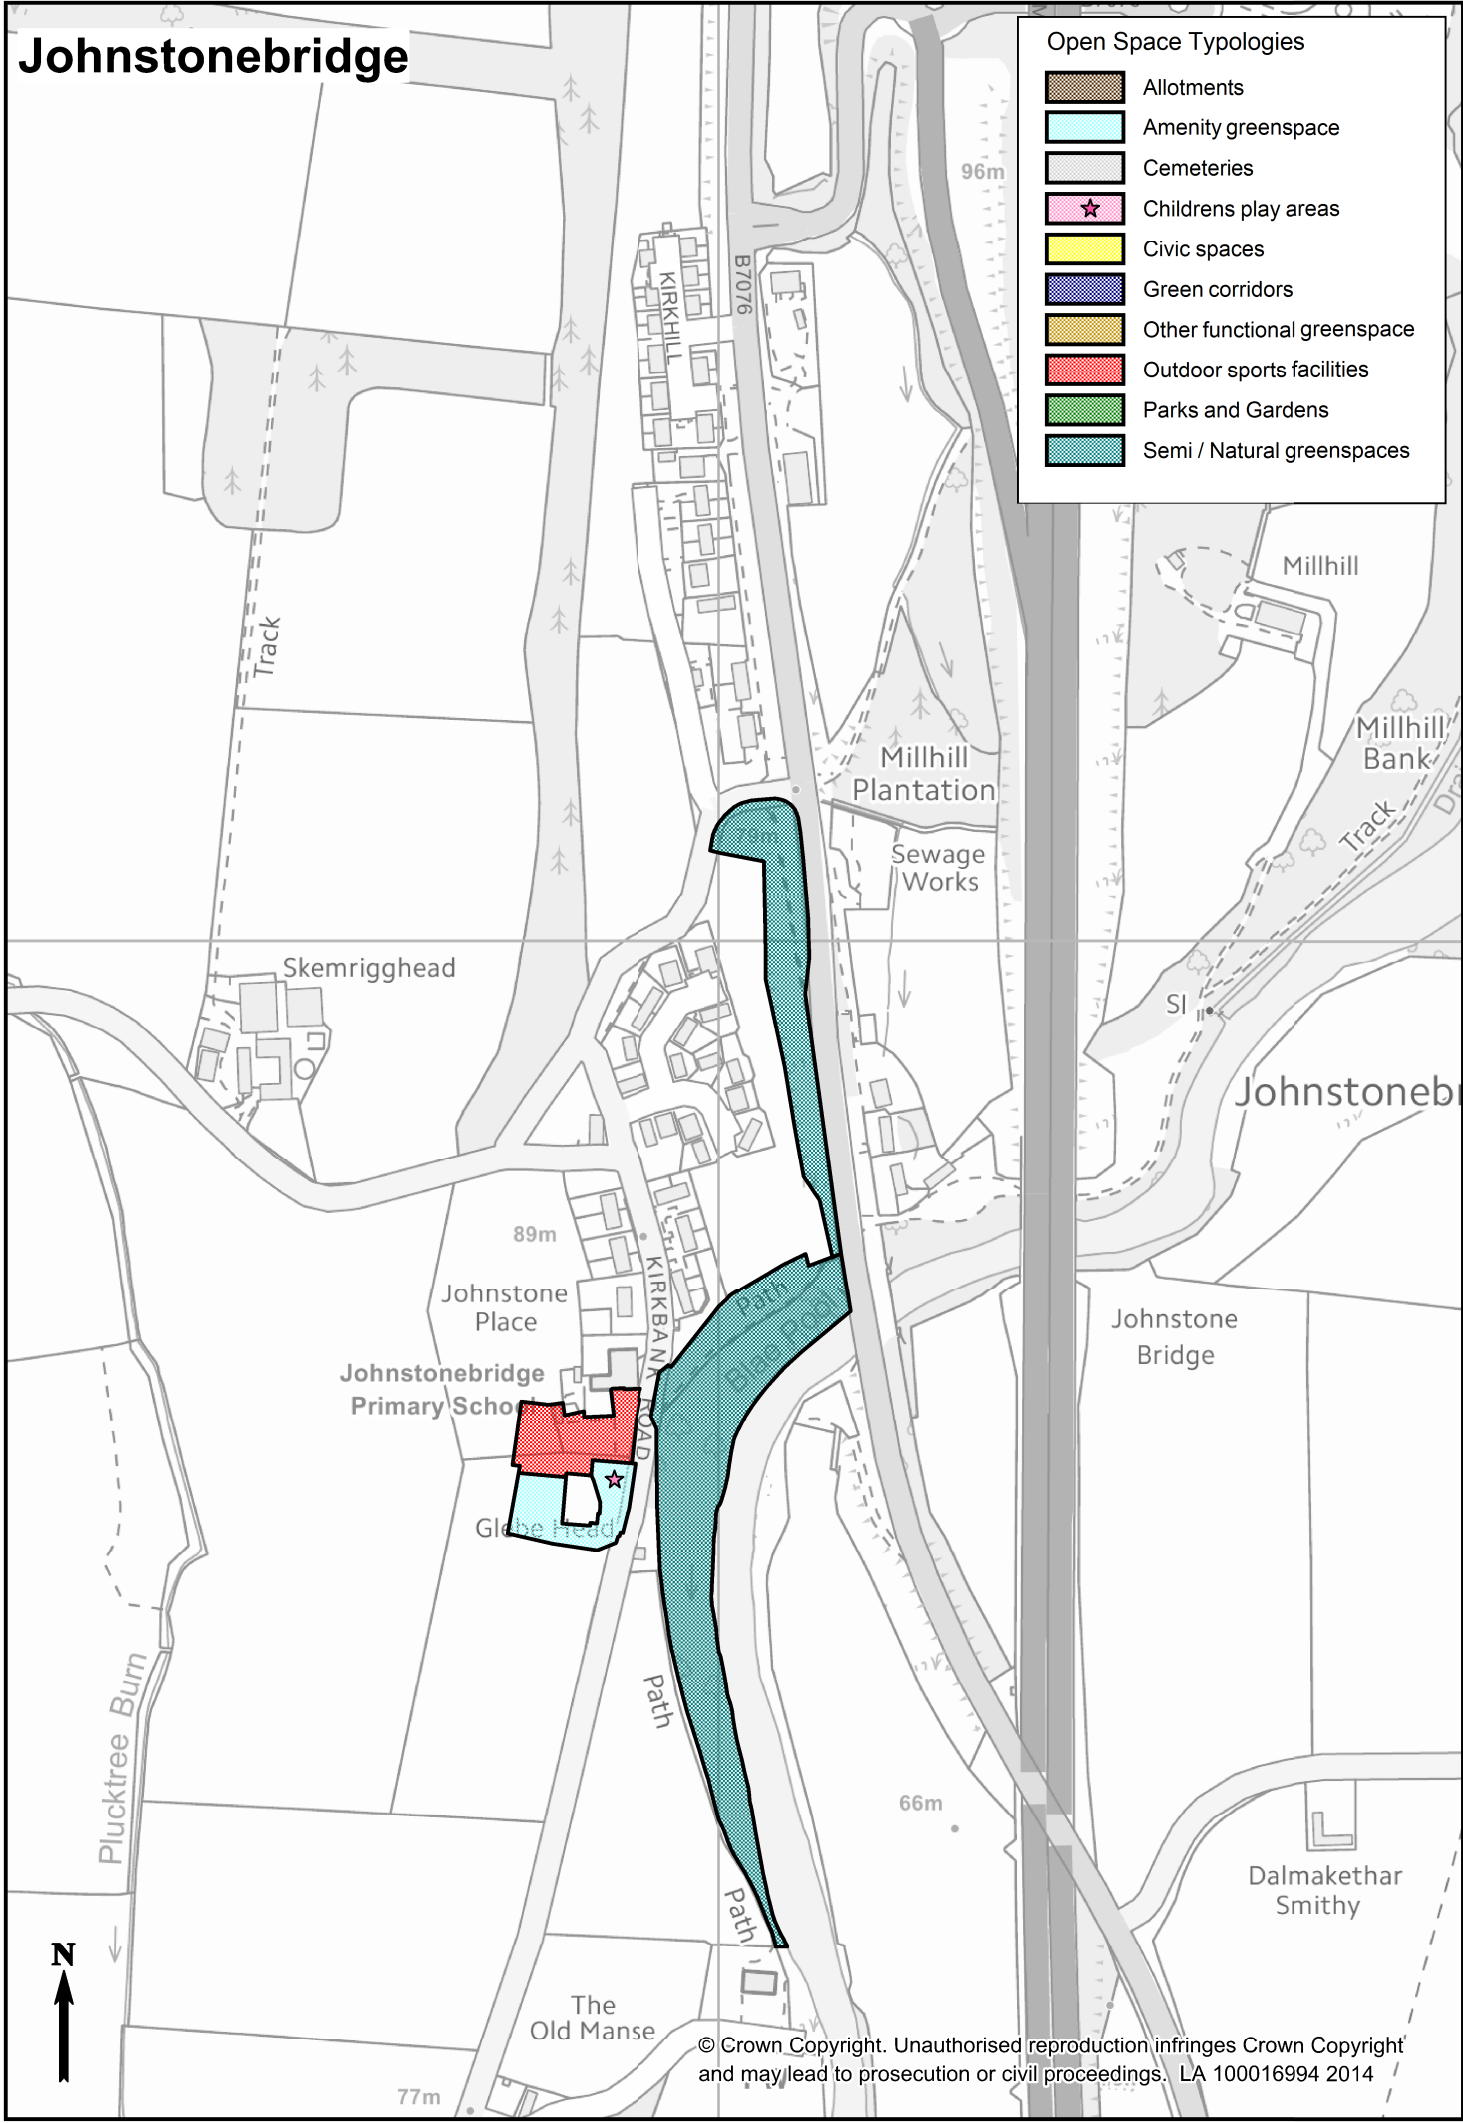

Johnstonebridge

Open Space Typologies

- Allotments
- Amenity greenspace
- Cemeteries
- Childrens play areas
- Civic spaces
- Green corridors
- Other functional greenspace
- Outdoor sports facilities
- Parks and Gardens
- Semi / Natural greenspaces

© Crown Copyright. Unauthorised reproduction infringes Crown Copyright and may lead to prosecution or civil proceedings. LA 100016994 2014