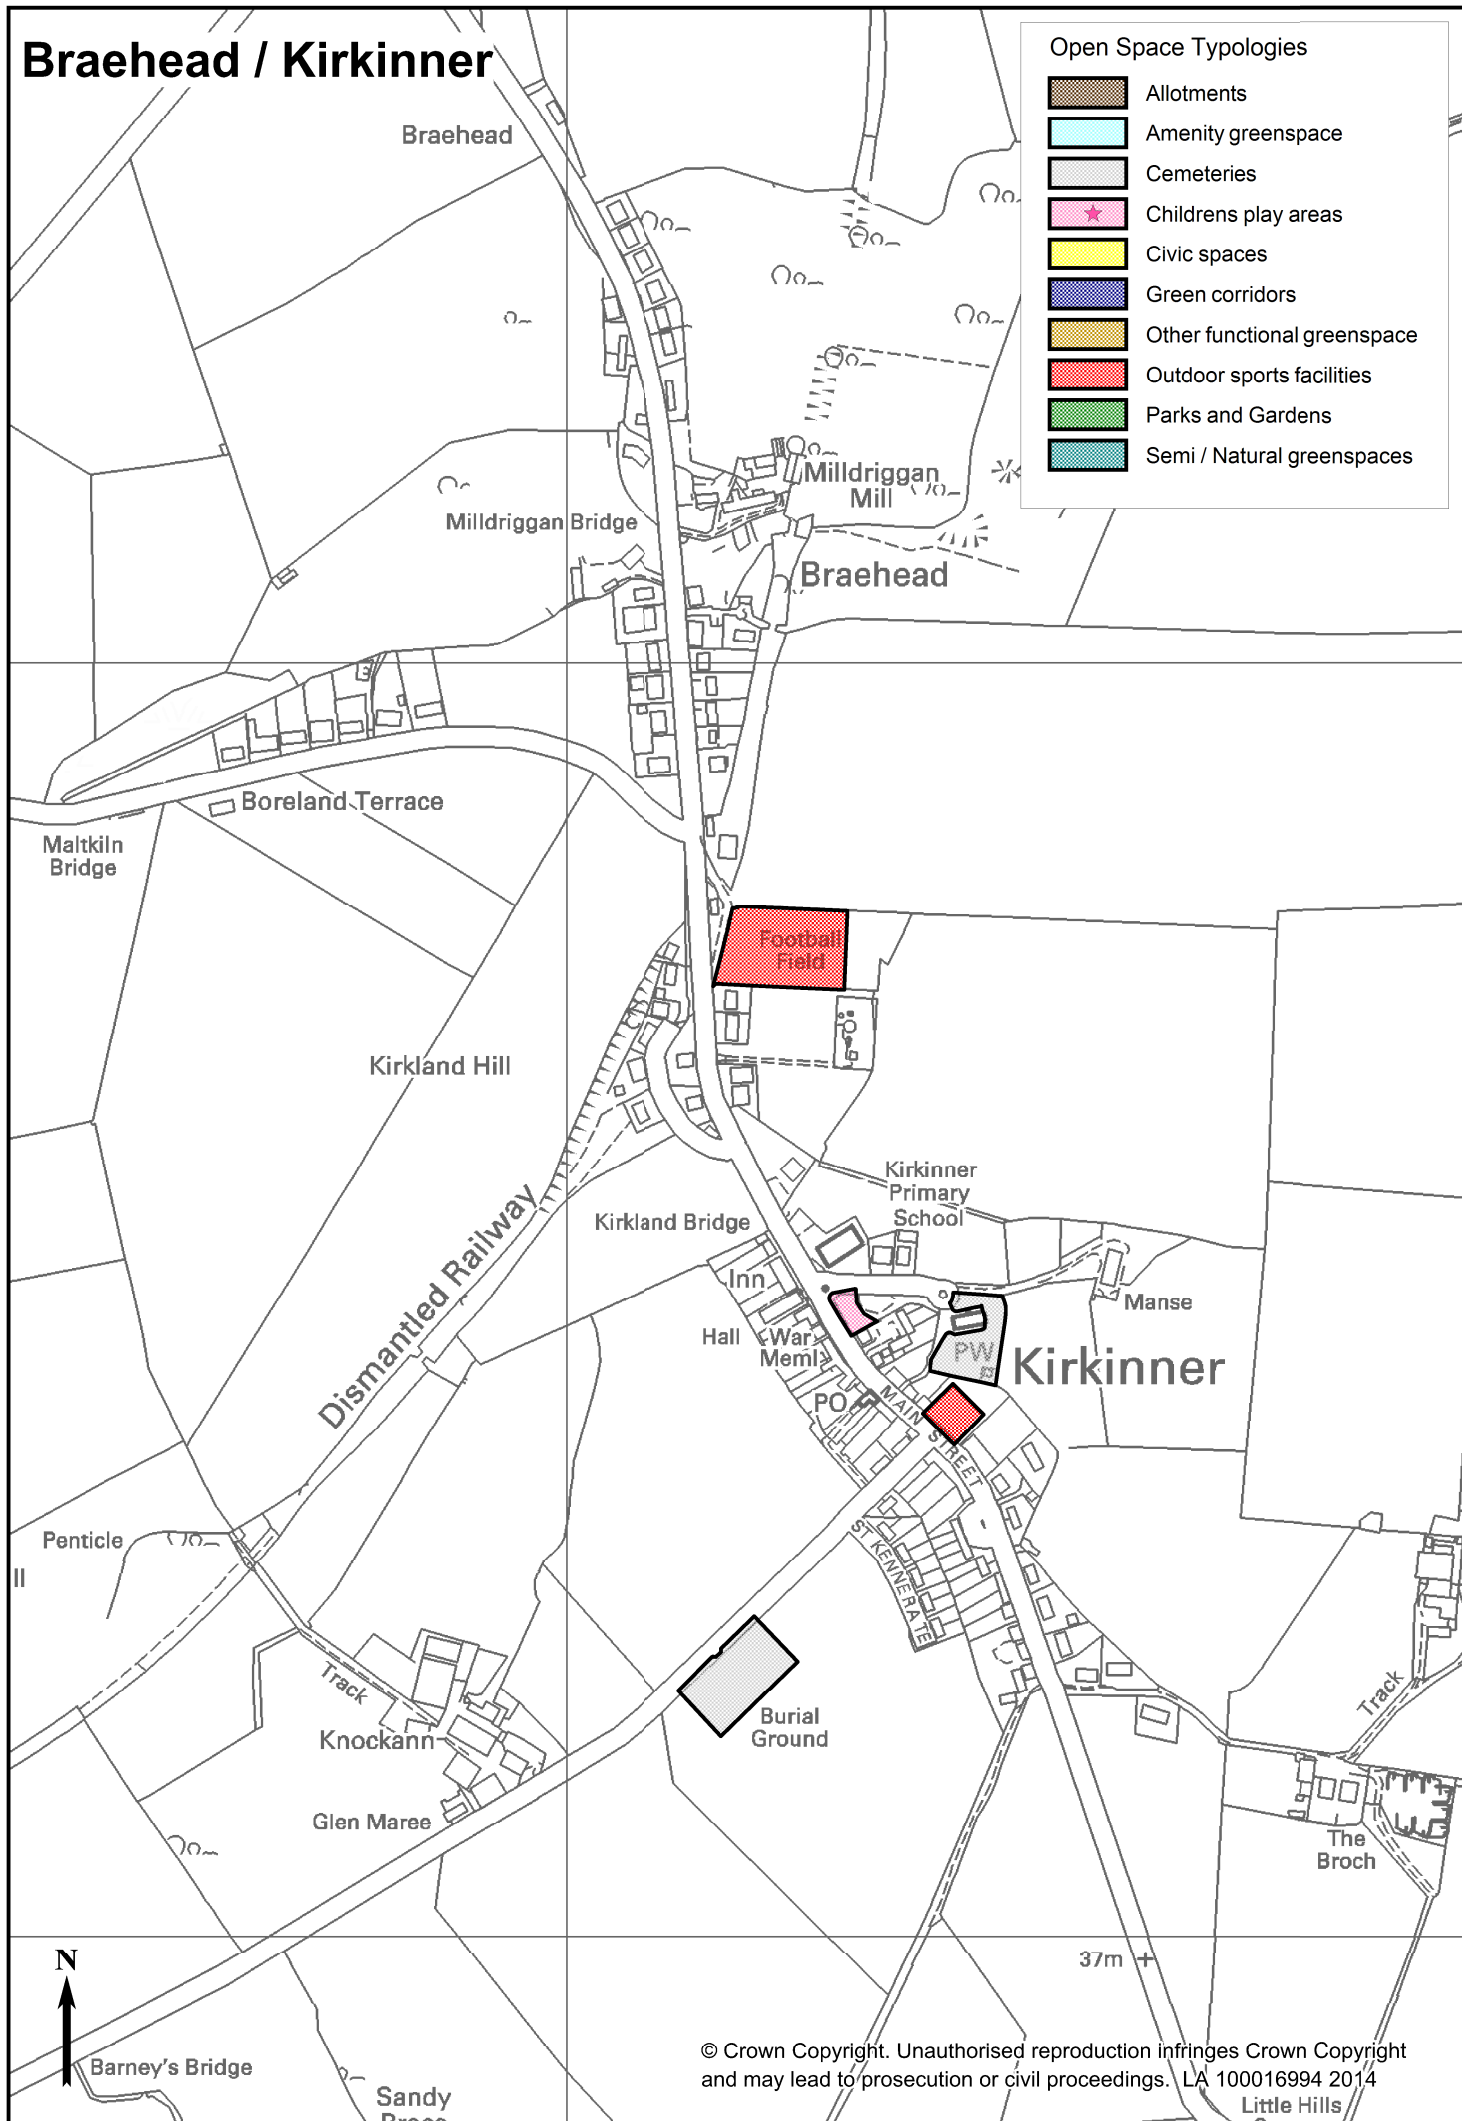

Braehead / Kirkinner

Open Space Typologies

- Allotments
- Amenity greenspace
- Cemeteries
- Childrens play areas
- Civic spaces
- Green corridors
- Other functional greenspace
- Outdoor sports facilities
- Parks and Gardens
- Semi / Natural greenspaces