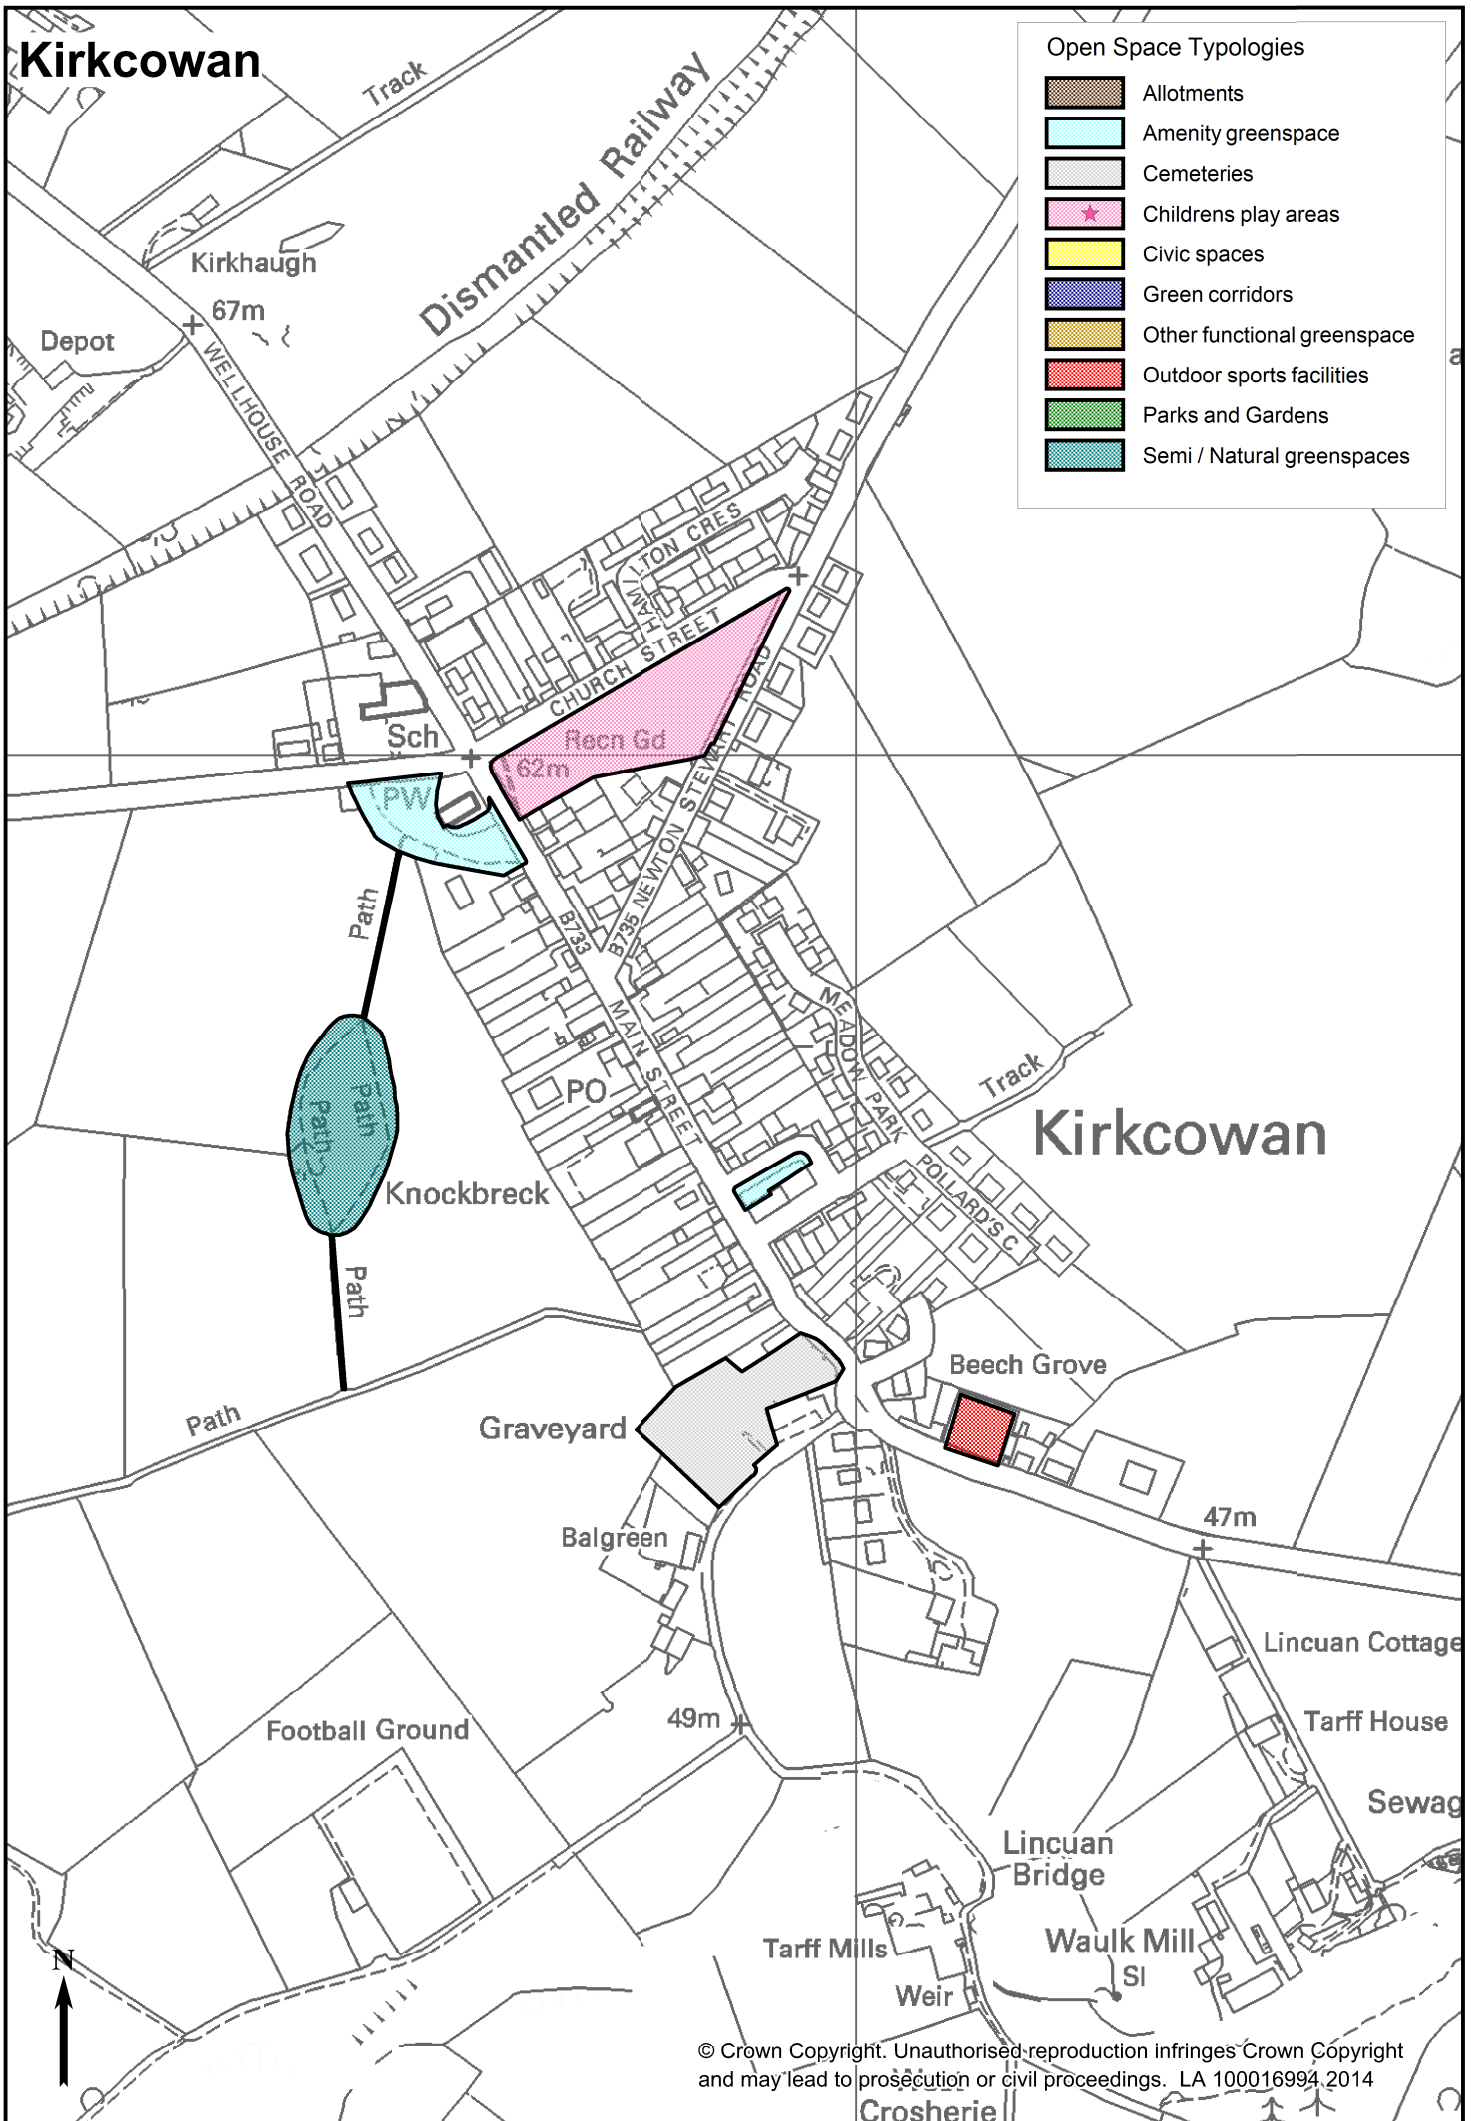

Kirkcowan

Open Space Typologies

- Allotments
- Amenity greenspace
- Cemeteries
- Childrens play areas
- Civic spaces
- Green corridors
- Other functional greenspace
- Outdoor sports facilities
- Parks and Gardens
- Semi / Natural greenspaces

© Crown Copyright. Unauthorised reproduction infringes Crown Copyright and may lead to prosecution or civil proceedings. LA 100016994 2014