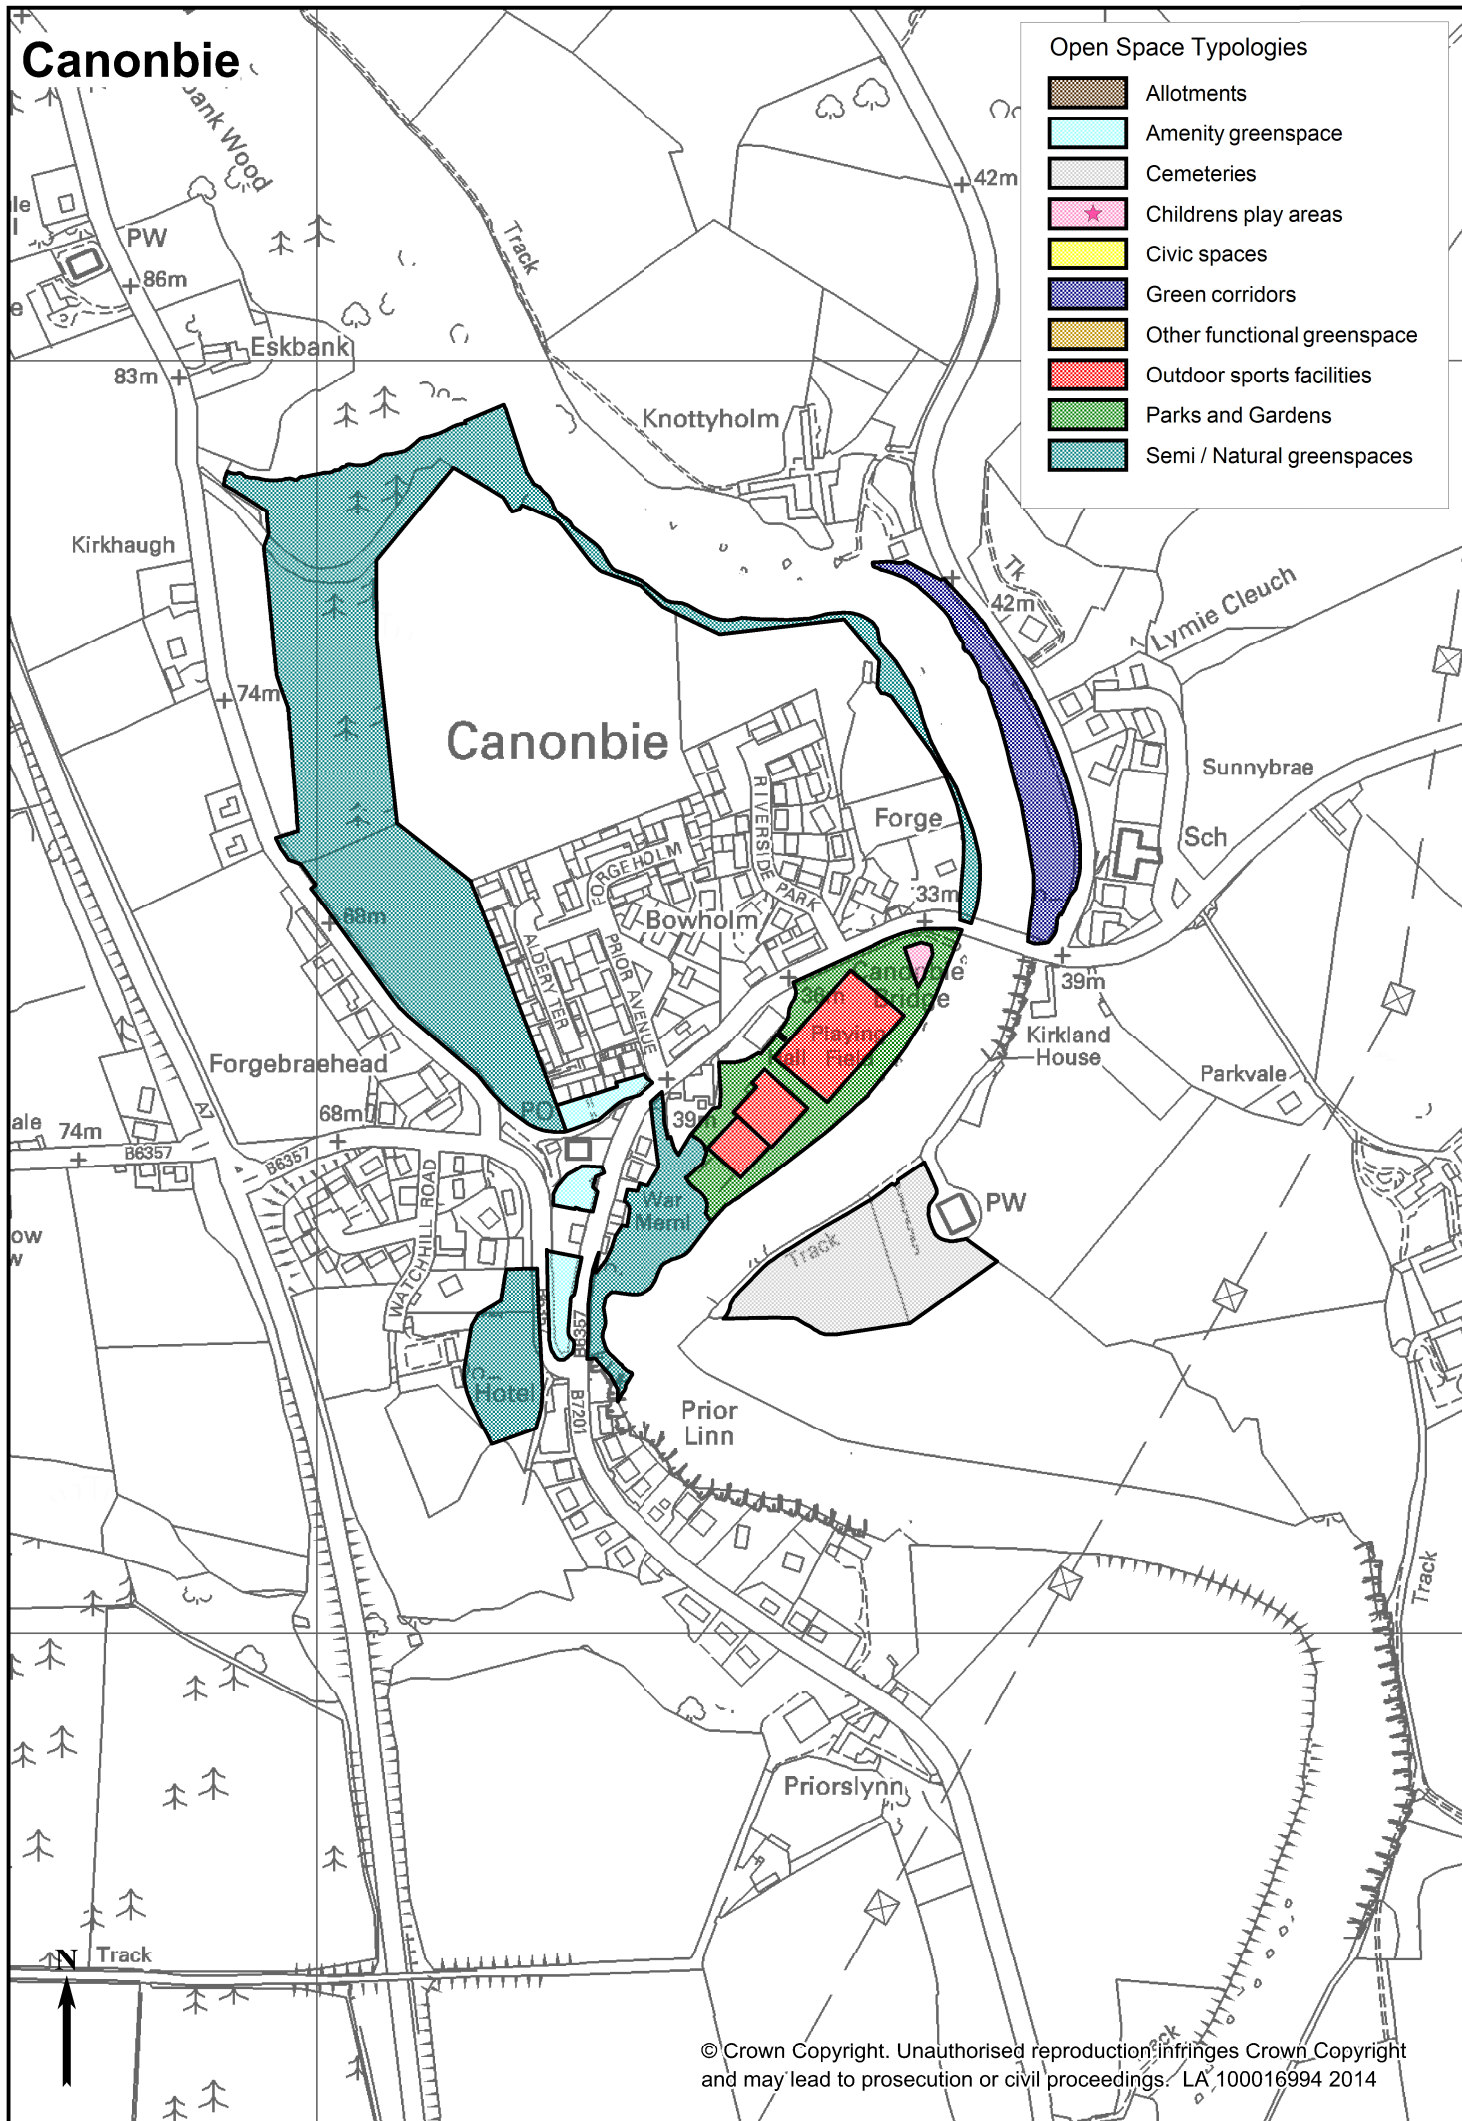

Canonbie

Open Space Typologies

- Allotments
- Amenity greenspace
- Cemeteries
- Childrens play areas
- Civic spaces
- Green corridors
- Other functional greenspace
- Outdoor sports facilities
- Parks and Gardens
- Semi / Natural greenspaces

© Crown Copyright. Unauthorised reproduction infringes Crown Copyright and may lead to prosecution or civil proceedings. LA 100016994 2014