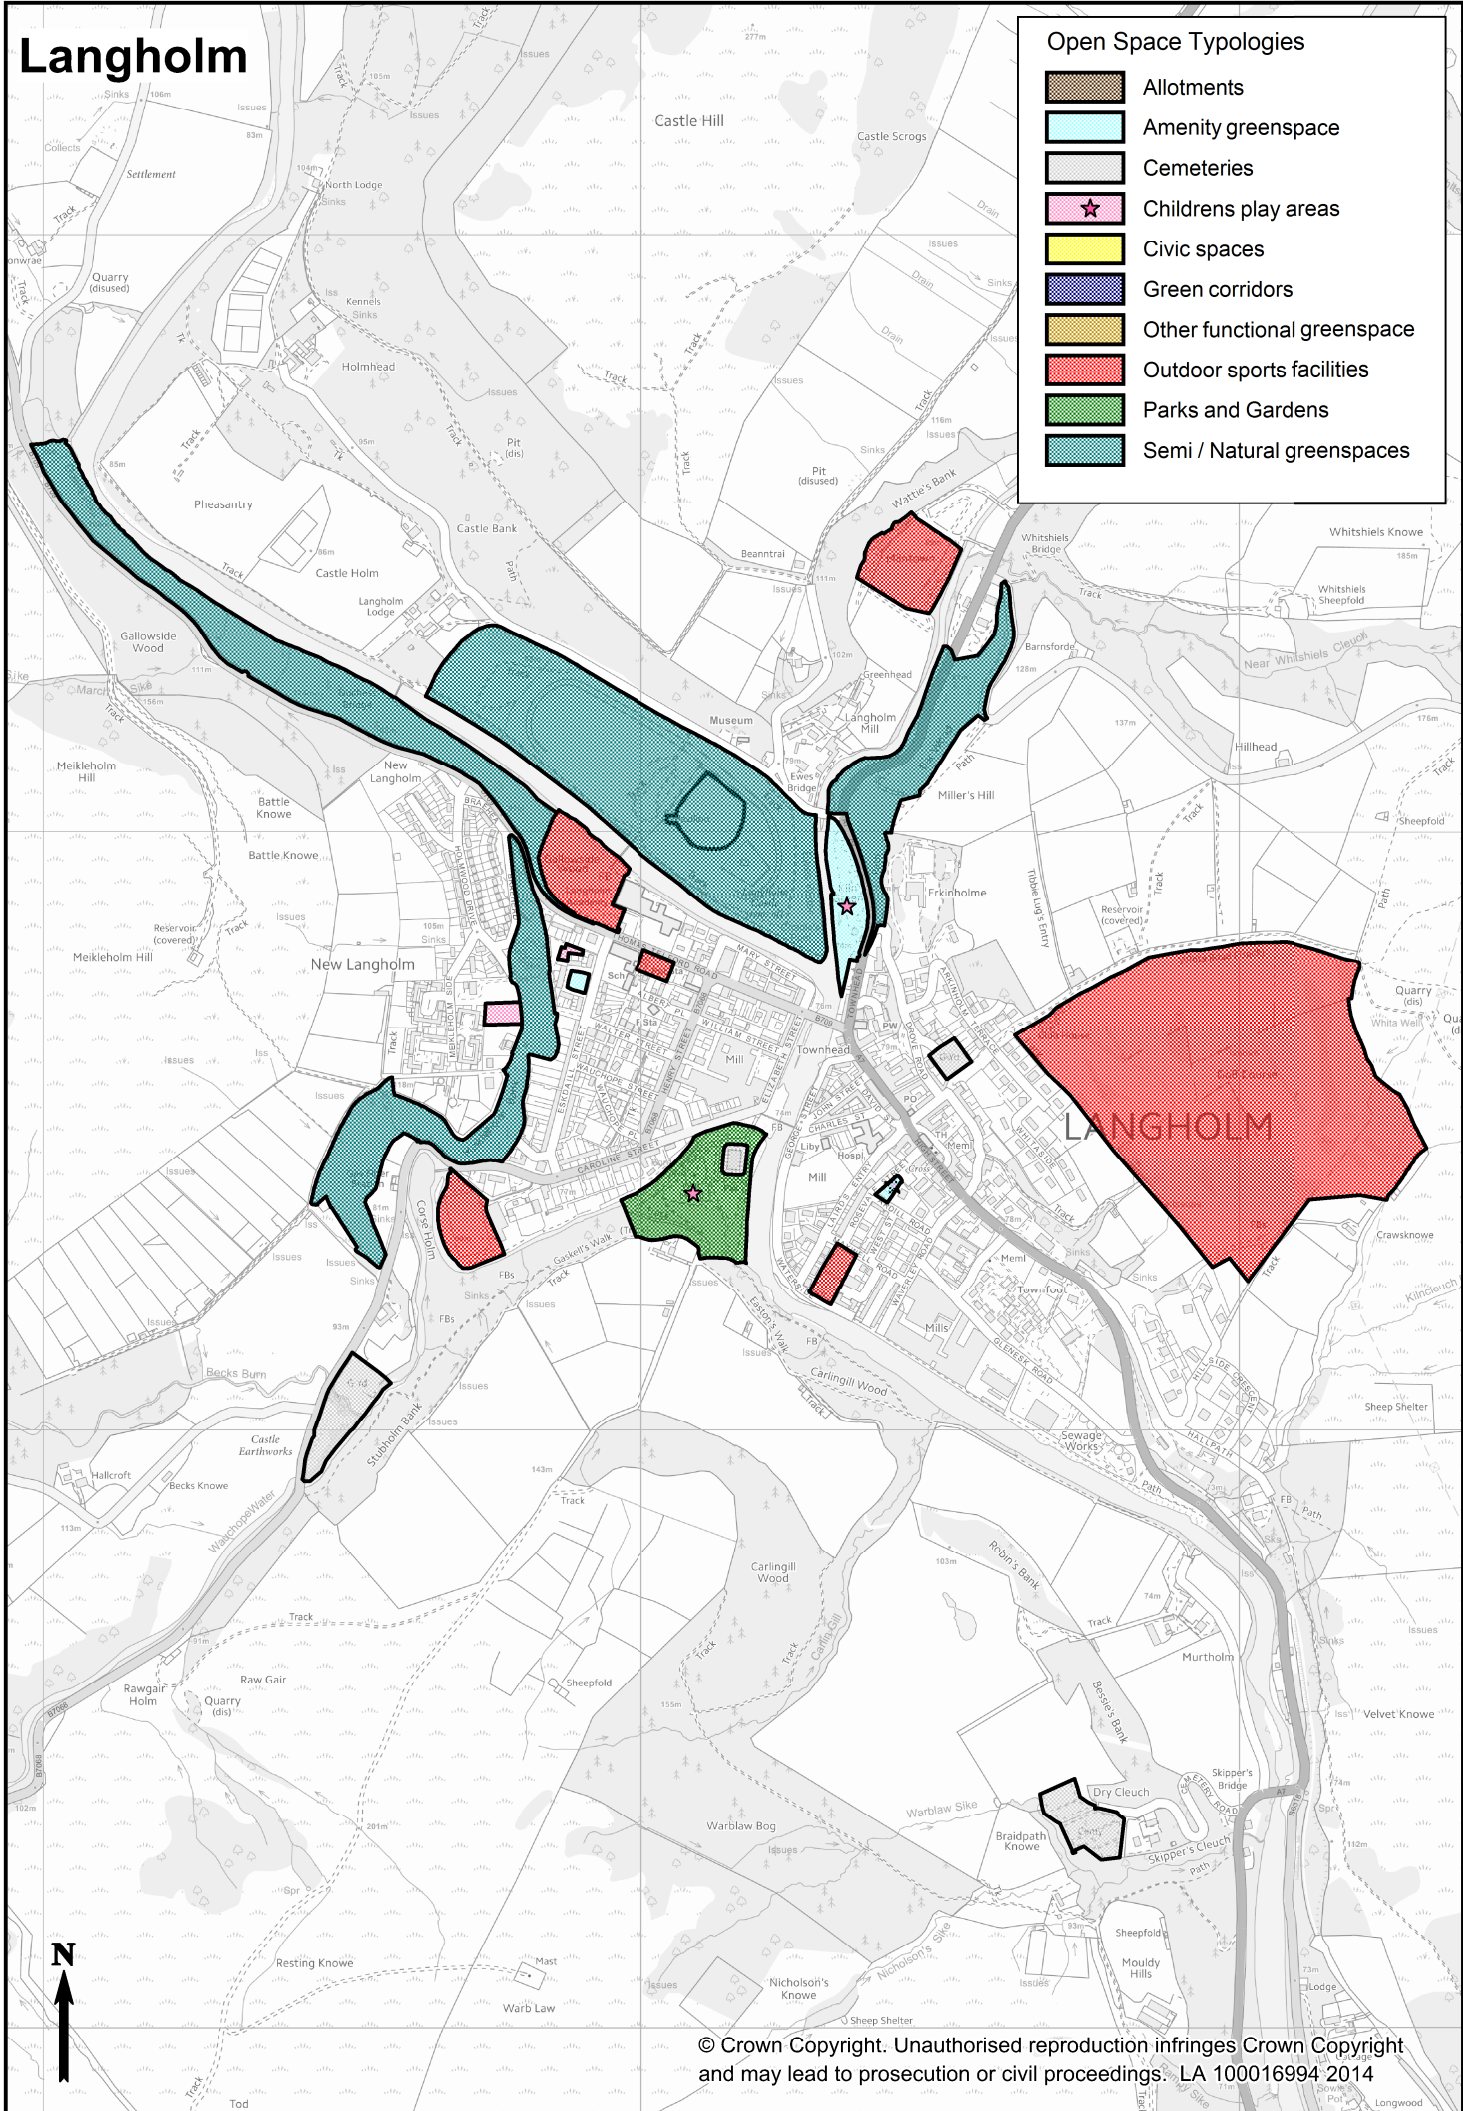

Langholm

Open Space Typologies

- Allotments
- Amenity greenspace
- Cemeteries
- Childrens play areas
- Civic spaces
- Green corridors
- Other functional greenspace
- Outdoor sports facilities
- Parks and Gardens
- Semi / Natural greenspaces

© Crown Copyright. Unauthorised reproduction infringes Crown Copyright and may lead to prosecution or civil proceedings. LA 100016994 2014