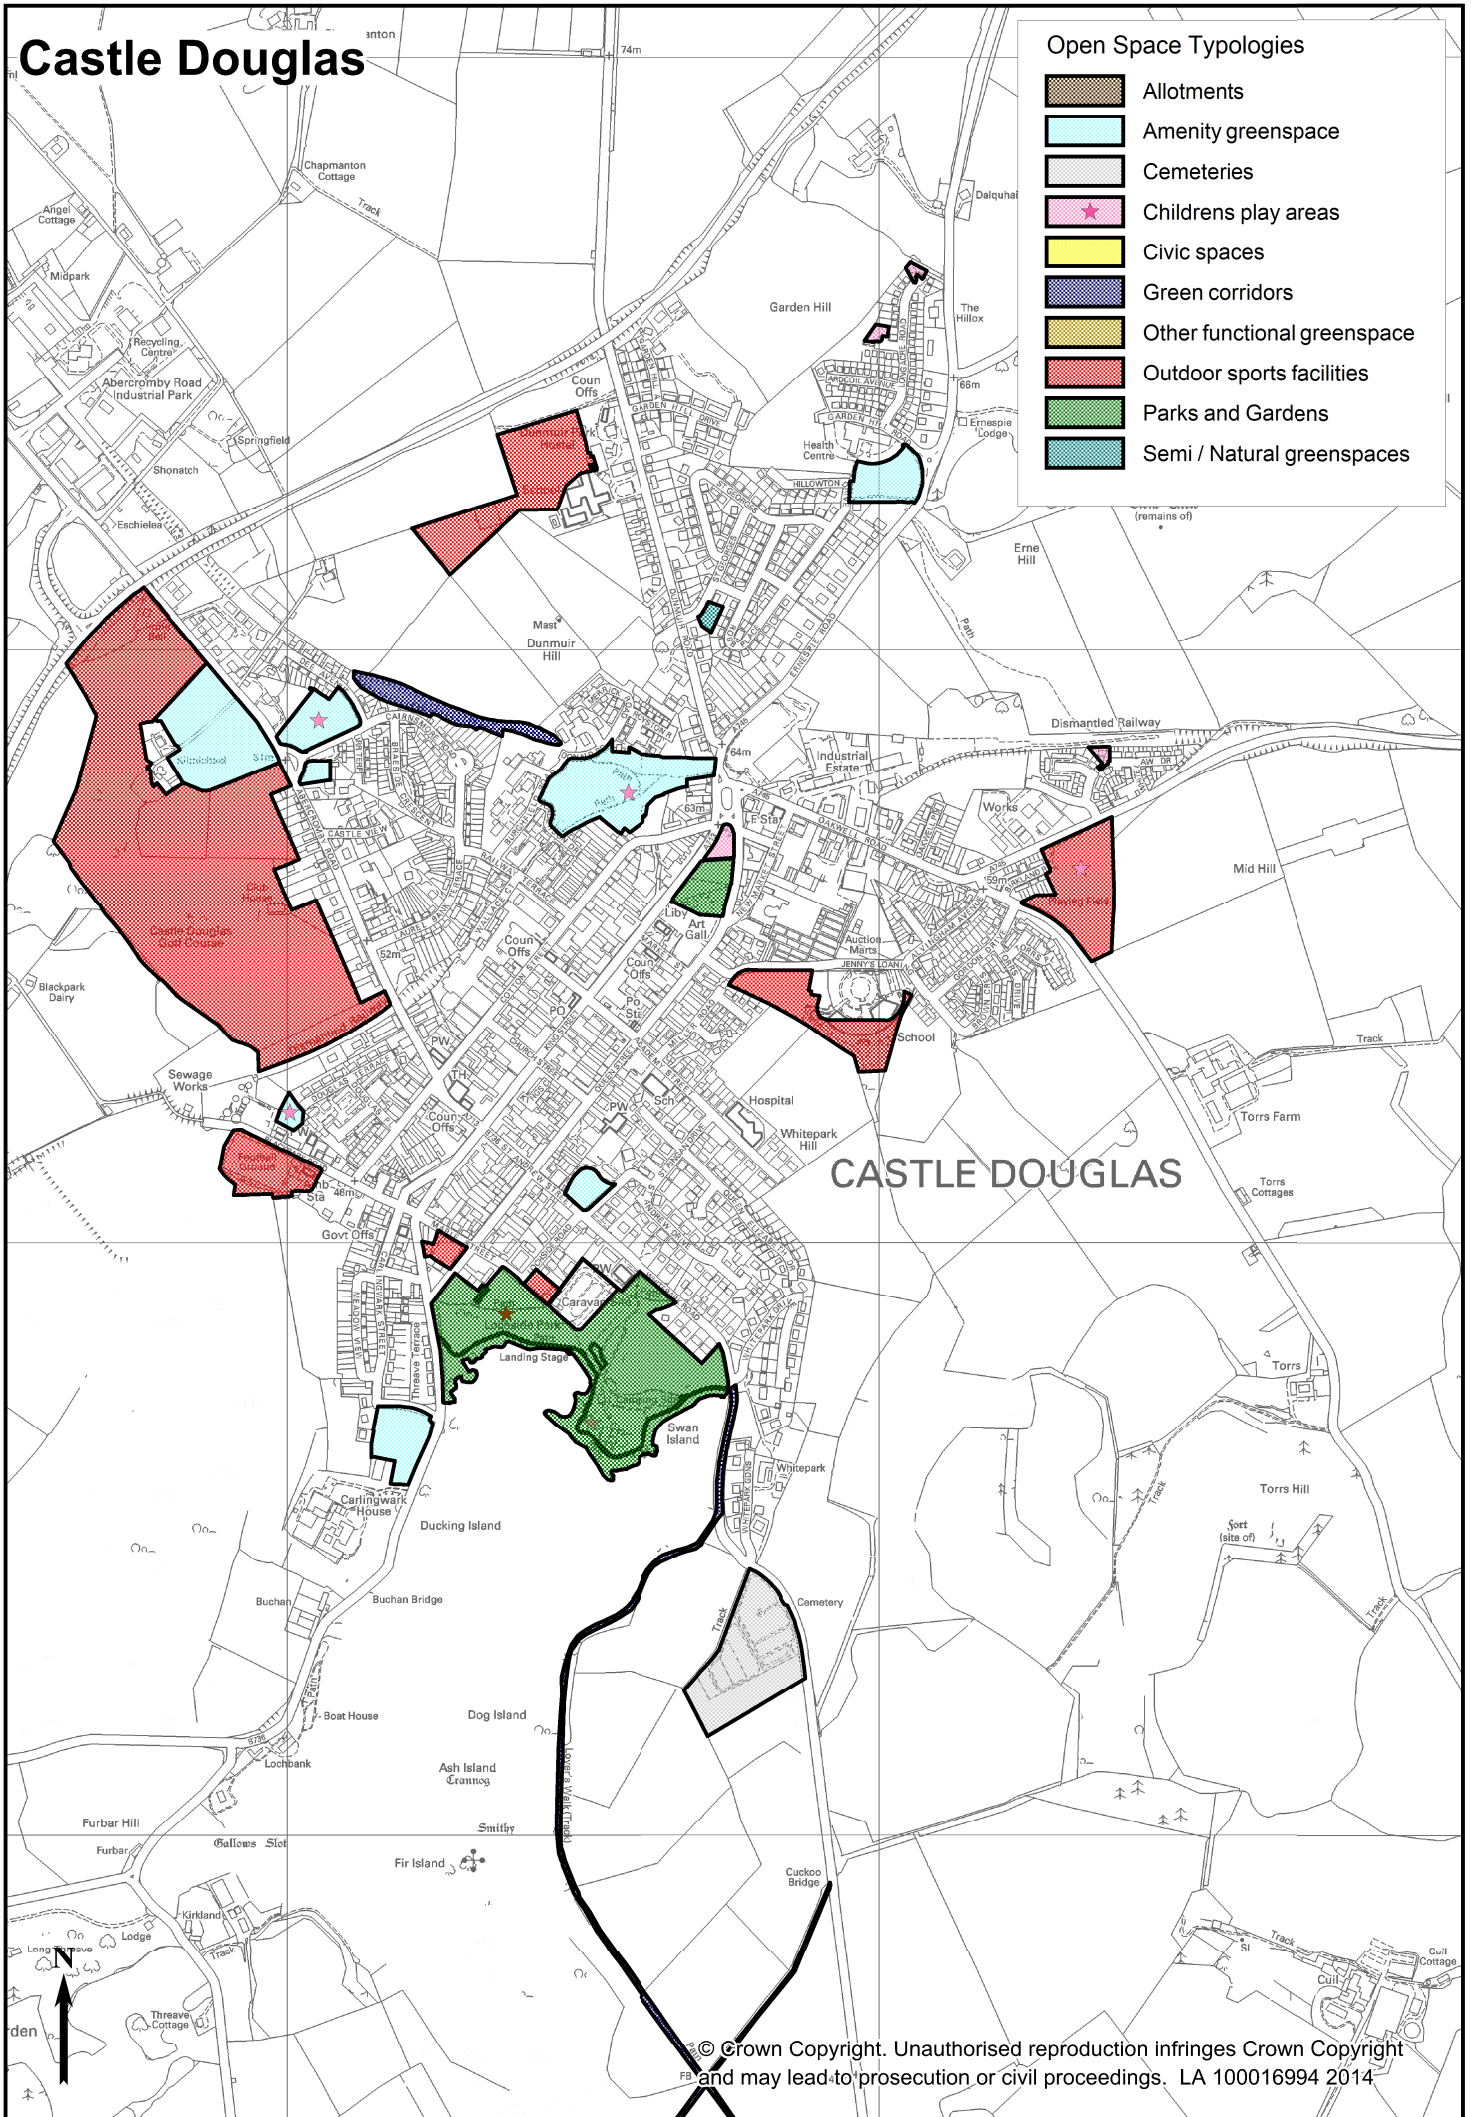

Castle Douglas

Open Space Typologies

- Allotments
- Amenity greenspace
- Cemeteries
- Childrens play areas
- Civic spaces
- Green corridors
- Other functional greenspace
- Outdoor sports facilities
- Parks and Gardens
- Semi / Natural greenspaces

CASTLE DOUGLAS