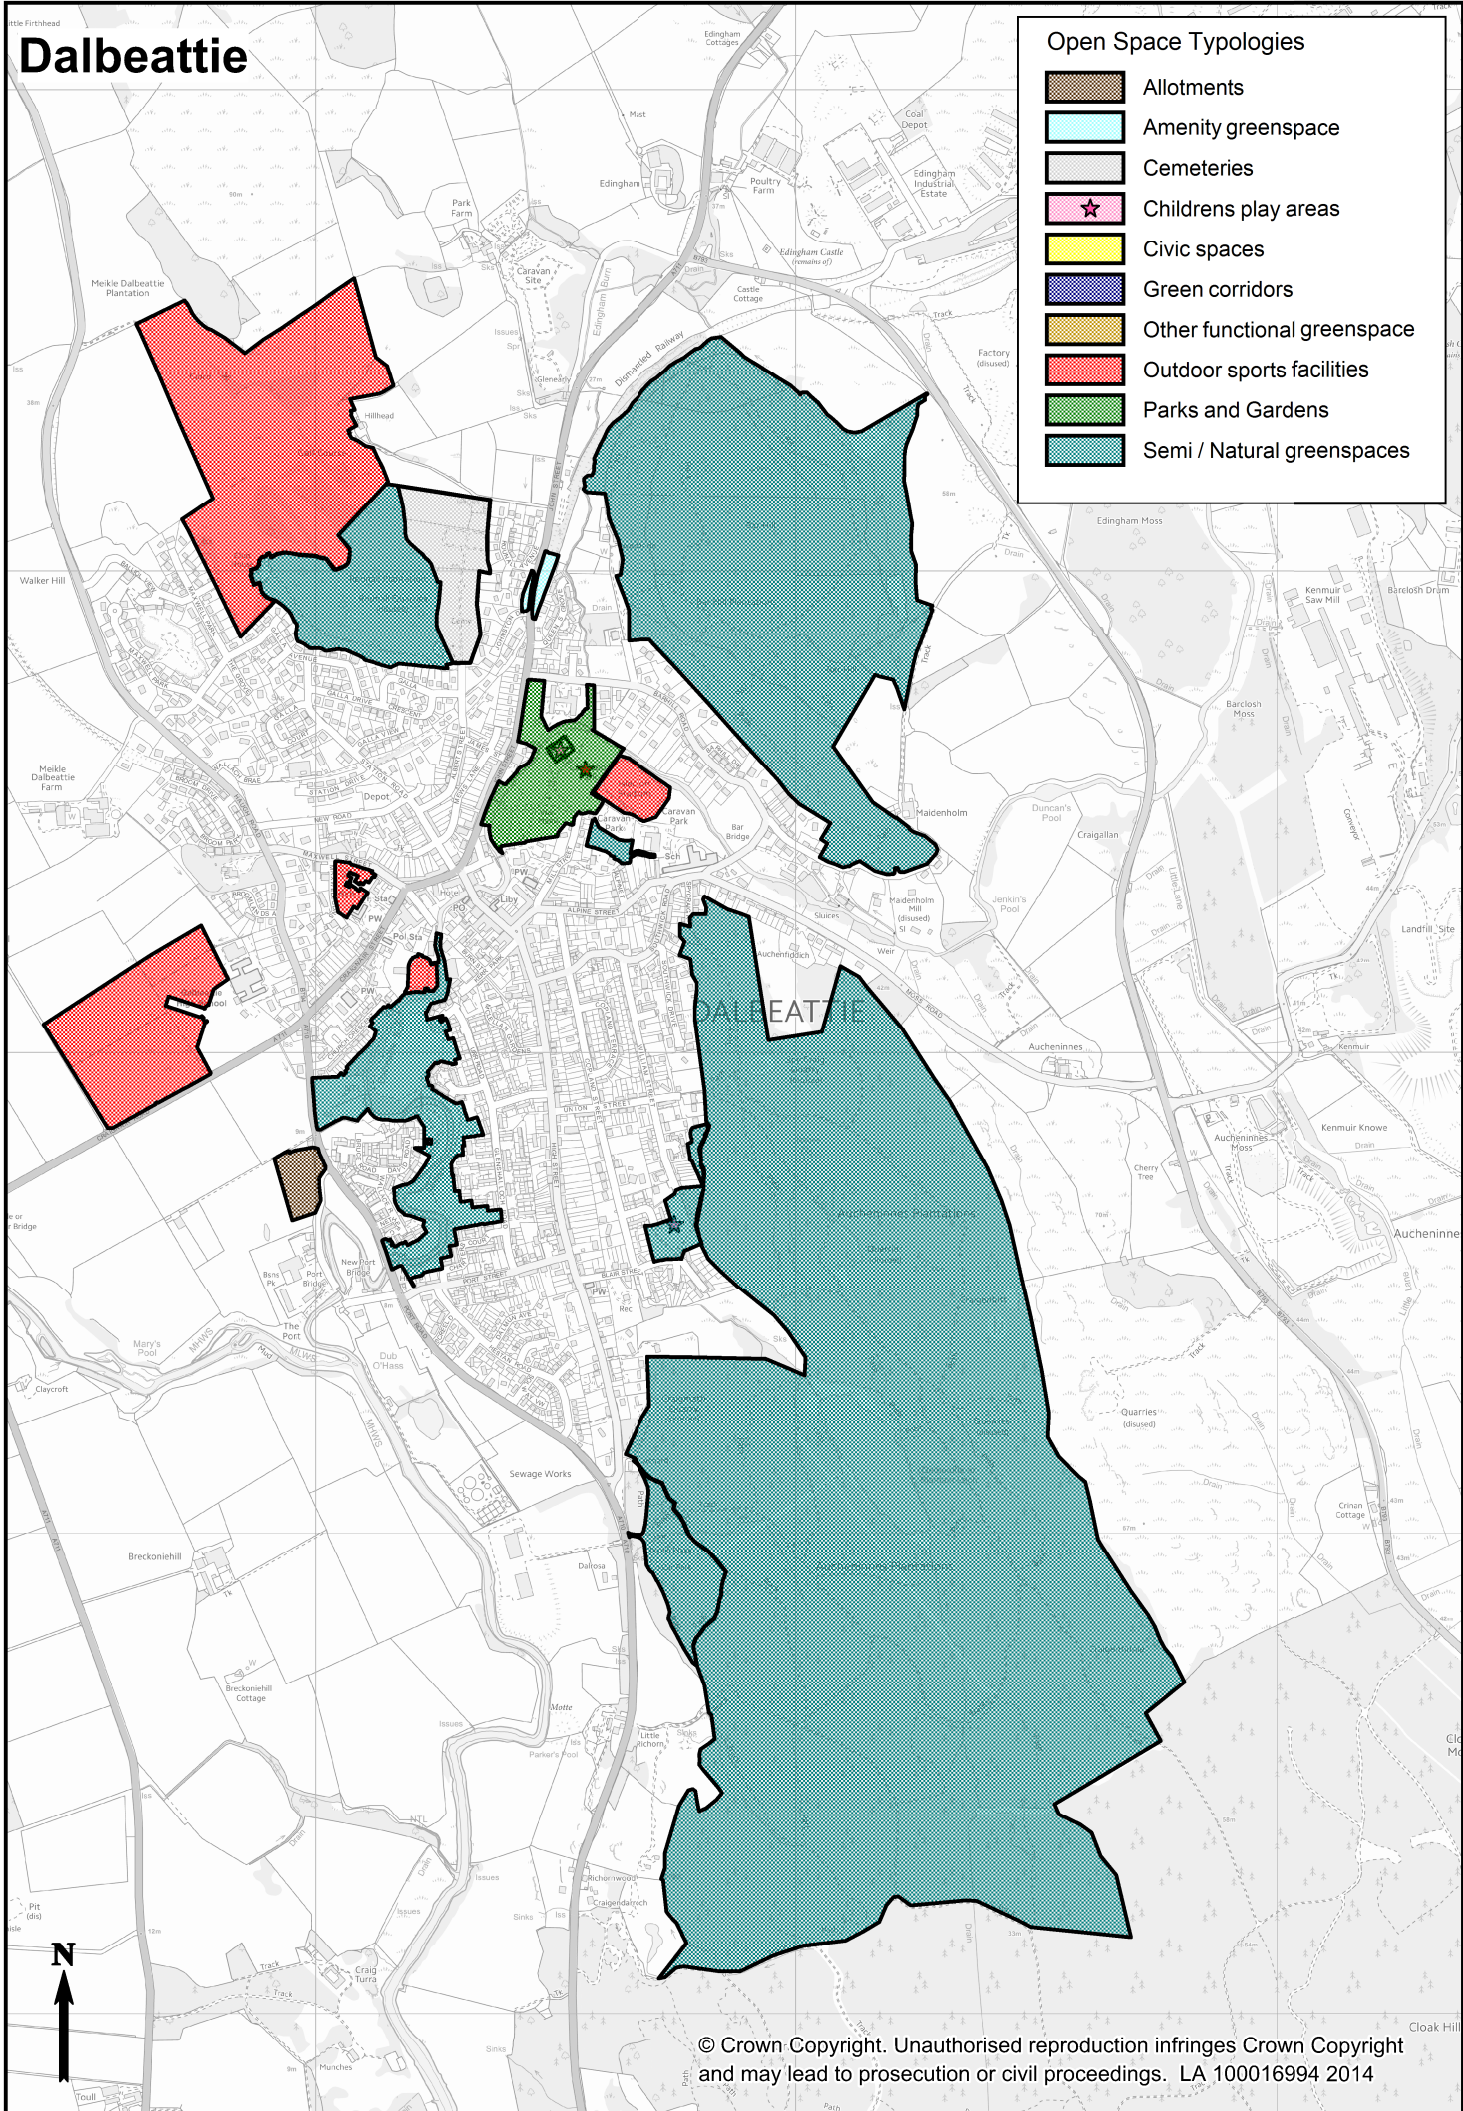

Dalbeattie

Open Space Typologies

- Allotments
- Amenity greenspace
- Cemeteries
- Childrens play areas
- Civic spaces
- Green corridors
- Other functional greenspace
- Outdoor sports facilities
- Parks and Gardens
- Semi / Natural greenspaces

© Crown Copyright. Unauthorised reproduction infringes Crown Copyright and may lead to prosecution or civil proceedings. LA 100016994 2014